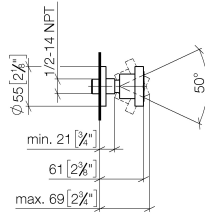

**Body spray without volume control - Champagne (22kt Gold)**

TARA

28 528 979

- spray head Ø 55mm
- ball-joint pivotable through 25° (in any direction)
- HORIZONTAL RAIN, max. flow rate 7 l/min (at 3 bar)
- with anti-scale system
- rosette Ø 55 mm
- 1/2" connection

**Recommended miscellaneous**

**Concealed wall elbow -**

35 085 970 90

- max. recess depth 163 mm
- min. recess depth 90 mm

28 528 979

mm [inches]

Flow rate chart

Codes & Standards