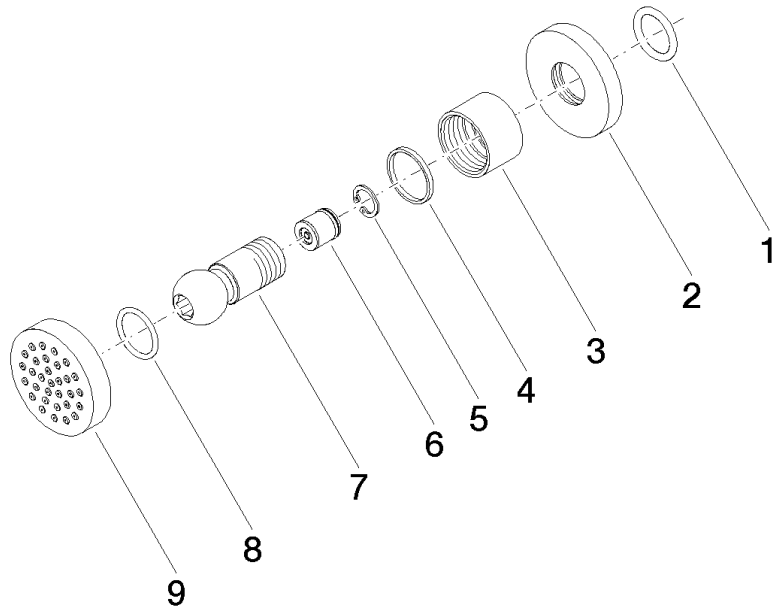

Product version from 10/1/2023