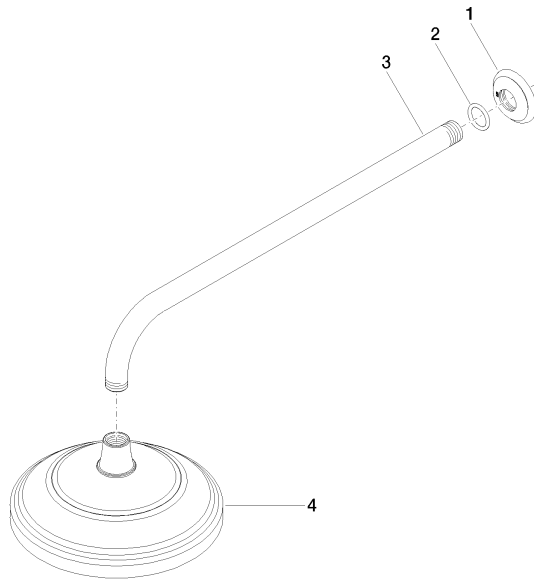

**MADISON Rain shower with wall fixing FlowReduce 200 mm - Durabronss (23kt Gold)**

MADISON

28 544 977

- 435mm projection
- rain shower Ø 200 mm
- rain flow
- max. flow 7 l/min
- Function from: 6.5 l/min
- rosette Ø 55 mm
- 1/2" connection
- with anti-scale system
- This product can help a building meet the requirements of Green Building Rating Systems, e.g. LEED®, BREEAM®, DGNB

	Durabronss (23kt Gold)	28 544 977-09
	Chrome	28 544 977-00
	Brushed Platinum	28 544 977-06
	Platinum	28 544 977-08
	Brushed Durabronss (23kt Gold)	28 544 977-28
	Brushed Dark Platinum	28 544 977-99

28 544 977  
mm [inches]

**Flow rate chart**

**Certificates**

LGA\_38654.

28 544 977  
Parts for other  
finishes can be found  
here: Chrome

**Spare parts list**

No.	Item Number	Name	Quantity used	Delivery time
1	09 27 35 003-09	rosette	1	40
2	90 14 10 026 00 90	seal	1	2
3	09 11 03 017-09	connection	1	40
4	90 12 05 038 20-09	shower	1	40