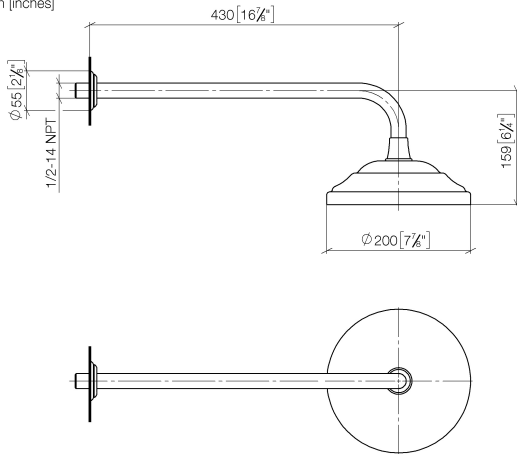

**MADISON Rain shower with wall fixing FlowReduce 200 mm - Durabronss (23kt Gold)**

MADISON

28 544 977

- 435mm projection
- rain shower Ø 200 mm
- rain flow
- max. flow 7 l/min
- Function from: 6.5 l/min
- rosette Ø 55 mm
- 1/2" connection
- with anti-scale system
- This product can help a building meet the requirements of Green Building Rating Systems, e.g. LEED®, BREEAM®, DGNB

	Durabronss (23kt Gold)	28 544 977-09
	Chrome	28 544 977-00
	Brushed Platinum	28 544 977-06
	Platinum	28 544 977-08
	Brushed Durabronss (23kt Gold)	28 544 977-28
	Brushed Dark Platinum	28 544 977-99

28 544 977  
mm [inches]

**Flow rate chart**

**Certificates**

LGA\_38654.

28 544 977  
Parts for other  
finishes can be found  
here: Chrome

**Spare parts list**

No.	Item Number	Name	Quantity used	Delivery time
1	09 27 35 003-09	rosette	1	40
2	90 14 10 026 00 90	seal	1	2
3	09 11 03 017-09	connection	1	40
4	90 12 05 038 20-09	shower	1	40