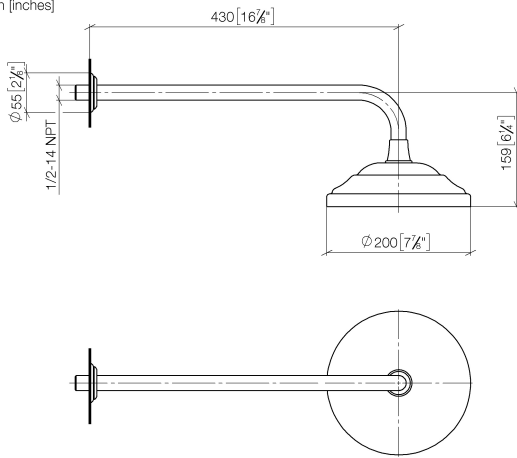

**MADISON Rain shower with wall fixing FlowReduce 200 mm - Brushed Durabron (23kt Gold)**

MADISON

28 544 977

- 435mm projection
- rain shower Ø 200 mm
- rain flow
- max. flow 7 l/min
- Function from: 6.5 l/min
- rosette Ø 55 mm
- 1/2" connection
- with anti-scale system
- This product can help a building meet the requirements of Green Building Rating Systems, e.g. LEED®, BREEAM®, DGNB

	Brushed Durabron (23kt Gold)	28 544 977-28
	Chrome	28 544 977-00
	Brushed Platinum	28 544 977-06
	Platinum	28 544 977-08
	Durabron (23kt Gold)	28 544 977-09
	Brushed Dark Platinum	28 544 977-99

**MADISON Rain shower with wall fixing FlowReduce 200 mm - Brushed  
Durabronz (23kt Gold)**

MADISON

28 544 977  
mm [inches]

**Flow rate chart**

**Certificates**

LGA\_38654.

28 544 977

Parts for other  
finishes can be found  
here: [Chrome](#)

### Spare parts list

No.	Item Number	Name	Quantity used	Delivery time
1	09 27 35 003-28	rosette	1	60
2	90 14 10 026 00 90	seal	1	2
3	09 11 03 017-28	connection	1	60
4	90 12 05 038 20-28	shower	1	20