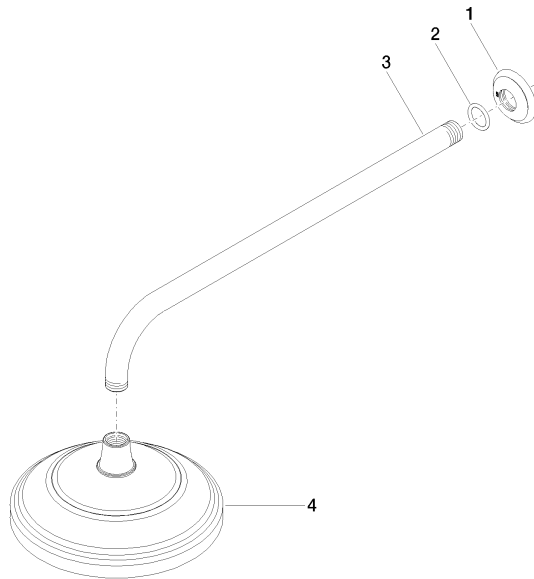

**MADISON Rain shower with wall fixing FlowReduce 200 mm - Brushed Durabron (23kt Gold)**

MADISON

28 544 977

- 435mm projection
- rain shower Ø 200 mm
- rain flow
- max. flow 7 l/min
- Function from: 6.5 l/min
- rosette Ø 55 mm
- 1/2" connection
- with anti-scale system
- This product can help a building meet the requirements of Green Building Rating Systems, e.g. LEED®, BREEAM®, DGNB

	Brushed Durabron (23kt Gold)	28 544 977-28
	Chrome	28 544 977-00
	Brushed Platinum	28 544 977-06
	Platinum	28 544 977-08
	Durabron (23kt Gold)	28 544 977-09
	Brushed Dark Platinum	28 544 977-99

**MADISON Rain shower with wall fixing FlowReduce 200 mm - Brushed  
Durabronz (23kt Gold)**

MADISON

28 544 977  
mm [inches]

**Flow rate chart**

**Certificates**

LGA\_38654.

28 544 977

Parts for other  
finishes can be found  
here: [Chrome](#)

### Spare parts list

No.	Item Number	Name	Quantity used	Delivery time
1	09 27 35 003-28	rosette	1	60
2	90 14 10 026 00 90	seal	1	2
3	09 11 03 017-28	connection	1	60
4	90 12 05 038 20-28	shower	1	20