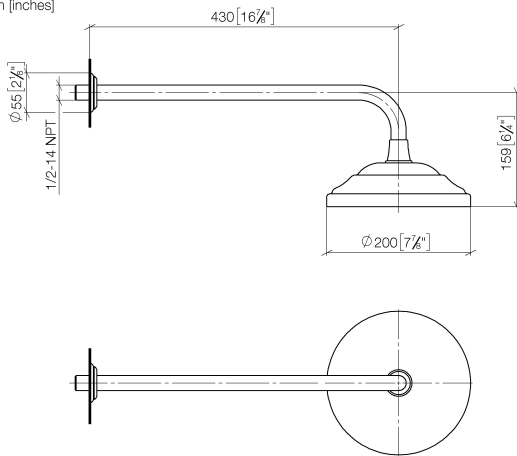

MADISON Rain shower with wall fixing FlowReduce 200 mm - Brushed Dark Platinum

MADISON

28 544 977

- 435mm projection
- rain shower Ø 200 mm
- rain flow
- max. flow 7 l/min
- Function from: 6.5 l/min
- rosette Ø 55 mm
- 1/2" connection
- with anti-scale system
- This product can help a building meet the requirements of Green Building Rating Systems, e.g. LEED®, BREEAM®, DGNB

	Brushed Dark Platinum	28 544 977-99
	Chrome	28 544 977-00
	Brushed Platinum	28 544 977-06
	Platinum	28 544 977-08
	Durabrand (23kt Gold)	28 544 977-09
	Brushed Durabrand (23kt Gold)	28 544 977-28

28 544 977
mm [inches]

Flow rate chart

Certificates

LGA_38654.

28 544 977
Parts for other
finishes can be found
here: Chrome

Spare parts list

No.	Item Number	Name	Quantity used	Delivery time
1	09 27 35 003-99	rosette	1	30
2	90 14 10 026 00 90	seal	1	2
3	09 11 03 017-99	connection	1	30
4	90 12 05 038 20-99	shower	1	30