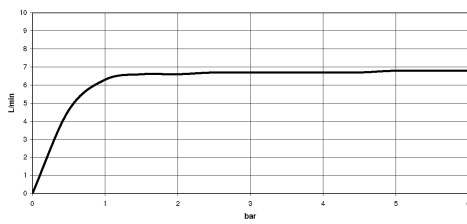

MADISON Rain shower with wall fixing FlowReduce 200 mm - Brushed Dark Platinum

MADISON

28 544 977

- 435mm projection
- rain shower Ø 200 mm
- rain flow
- max. flow 7 l/min
- Function from: 6.5 l/min
- rosette Ø 55 mm
- 1/2" connection
- with anti-scale system
- This product can help a building meet the requirements of Green Building Rating Systems, e.g. LEED®, BREEAM®, DGNB

	Brushed Dark Platinum	28 544 977-99
	Chrome	28 544 977-00
	Brushed Platinum	28 544 977-06
	Platinum	28 544 977-08
	Durabrand (23kt Gold)	28 544 977-09
	Brushed Durabrand (23kt Gold)	28 544 977-28

28 544 977
mm [inches]

Flow rate chart

Certificates

LGA_38654.

28 544 977
Parts for other
finishes can be found
here: Chrome

Spare parts list

No.	Item Number	Name	Quantity used	Delivery time
1	09 27 35 003-99	rosette	1	30
2	90 14 10 026 00 90	seal	1	2
3	09 11 03 017-99	connection	1	30
4	90 12 05 038 20-99	shower	1	30