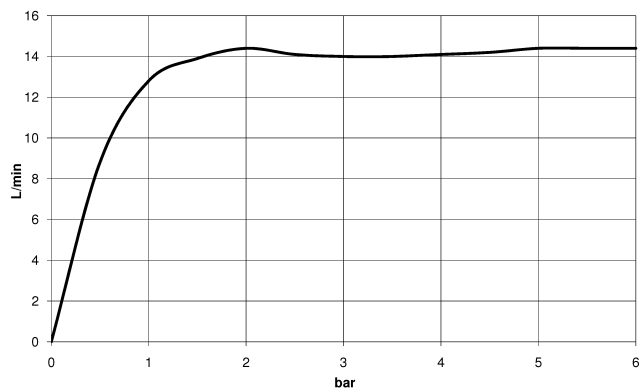

28 545 977

- 435mm projection
- rain shower Ø 200 mm
- PURE RAIN, max. flow rate 14 l/min (at 3 bar)
- Function from: 8 l/min
- rosette Ø 55 mm
- 1/2" connection
- with anti-scale system

	Chrome	28 545 977-00
	brushed chrome	28 545 977-93
	Brushed Platinum	28 545 977-06
	Platinum	28 545 977-08
	Durabrass (23kt Gold)	28 545 977-09
	Brushed Durabrass (23kt Gold)	28 545 977-28
	Brushed Dark Platinum	28 545 977-99

Recommended miscellaneous

- Concealed wall elbow -** 35 085 970 90
- max. recess depth 163 mm
 - min. recess depth 90 mm

28 545 977

Flow rate chart

Certificates

DVGW_DW- LGA_38654.
6517DN0118.

28 545 977

Spare parts list

No.	Item Number	Name	Quantity used	Delivery time
1	09 27 35 003-00	rosette	1	10
2	90 14 10 026 00 90	seal	1	2
3	09 11 03 017-00	connection	1	10