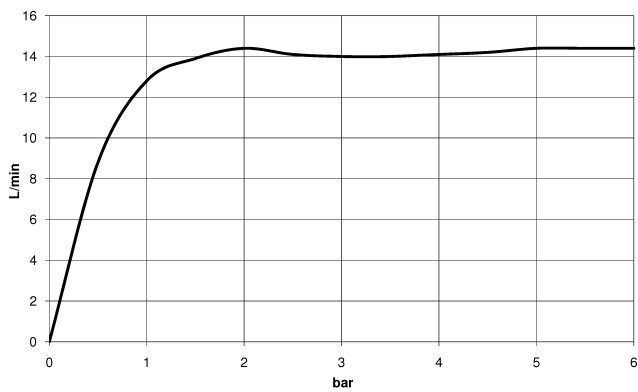

**MADISON Rain shower with wall fixing 200 mm - Brushed Durabron (23kt Gold)**

MADISON

28 545 977

- 435mm projection
- rain shower Ø 200 mm
- PURE RAIN, max. flow rate 14 l/min (at 3 bar)
- Function from: 8 l/min
- rosette Ø 55 mm
- 1/2" connection
- with anti-scale system

**Recommended miscellaneous**

- Concealed wall elbow -** 35 085 970 90
- max. recess depth 163 mm
  - min. recess depth 90 mm

28 545 977  
mm [inches]

**Flow rate chart**

**Certificates**

DVGW\_DW- LGA\_38654.  
6517DN0118.