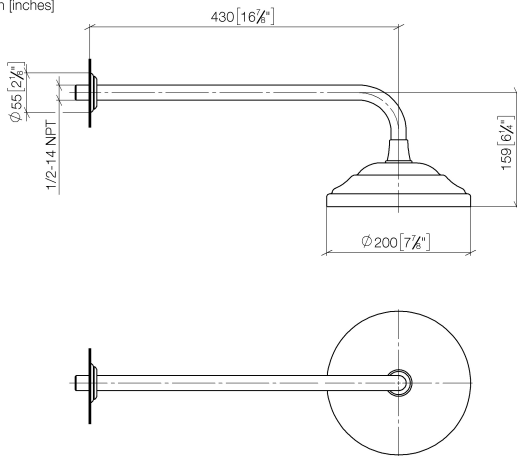

**MADISON Rain shower with wall fixing 200 mm - Brushed Durabron (23kt Gold)**

MADISON

28 545 977

- 435mm projection
- rain shower Ø 200 mm
- PURE RAIN, max. flow rate 14 l/min (at 3 bar)
- Function from: 8 l/min
- rosette Ø 55 mm
- 1/2" connection
- with anti-scale system

**Recommended miscellaneous**

- Concealed wall elbow -** 35 085 970 90
- max. recess depth 163 mm
  - min. recess depth 90 mm

28 545 977  
mm [inches]

**Flow rate chart**

**Certificates**

DVGW\_DW- LGA\_38654.  
6517DN0118.

### Spare parts list

No.	Item Number	Name	Quantity used	Delivery time
1	09 27 35 003-28	rosette	1	60
2	90 14 10 026 00 90	seal	1	2
3	09 11 03 017-28	connection	1	60
4	28 535 977-28	shower	1	60