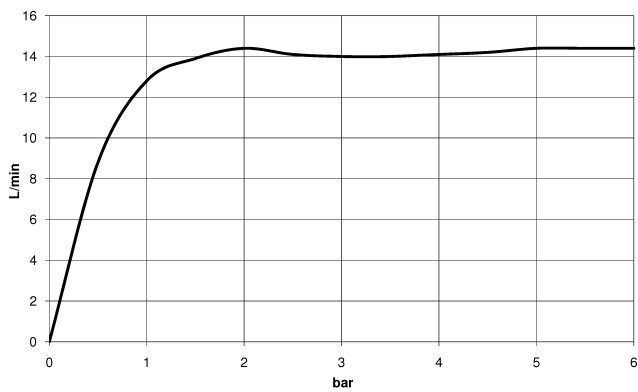

28 545 977

- 435mm projection
- rain shower Ø 200 mm
- PURE RAIN, max. flow rate 14 l/min (at 3 bar)
- Function from: 8 l/min
- rosette Ø 55 mm
- 1/2" connection
- with anti-scale system

	brushed chrome	28 545 977-93
	Chrome	28 545 977-00
	Brushed Platinum	28 545 977-06
	Platinum	28 545 977-08
	Durabrass (23kt Gold)	28 545 977-09
	Brushed Durabrass (23kt Gold)	28 545 977-28
	Brushed Dark Platinum	28 545 977-99

28 545 977

Flow rate chart

Certificates

IAPMO_4976 (2). DVGW_DW- LGA_38654.
6517DN0118.

28 545 977

Parts for other finishes can be found here: [Chrome](#)

Spare parts list

No.	Item Number	Name	Quantity used	Delivery time
1	09 27 35 003-93	rosette	1	60
2	90 14 10 026 00 90	seal	1	2
3	09 11 03 017-93	connection	1	60
4	28 535 977-93	shower	1	-