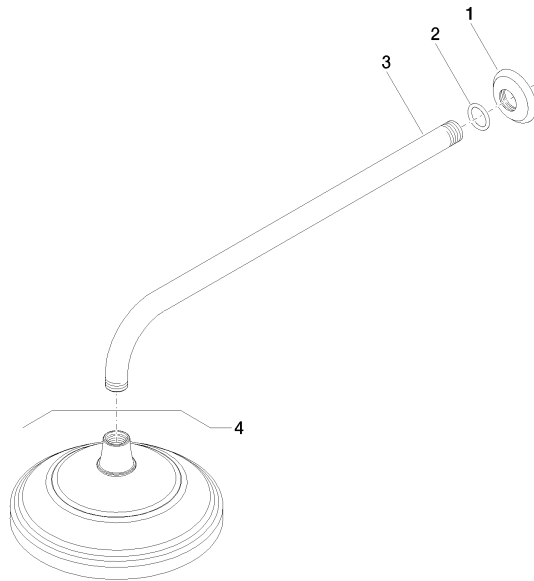

28 545 977

- 435mm projection
- rain shower Ø 200 mm
- PURE RAIN, max. flow rate 14 l/min (at 3 bar)
- Function from: 8 l/min
- rosette Ø 55 mm
- 1/2" connection
- with anti-scale system

	brushed chrome	28 545 977-93
	Chrome	28 545 977-00
	Brushed Platinum	28 545 977-06
	Platinum	28 545 977-08
	Durabrass (23kt Gold)	28 545 977-09
	Brushed Durabrass (23kt Gold)	28 545 977-28
	Brushed Dark Platinum	28 545 977-99

28 545 977

Flow rate chart

Certificates

IAPMO_4976 (2). DVGW_DW- LGA_38654.
6517DN0118.

28 545 977

Parts for other finishes can be found here: [Chrome](#)

Spare parts list

No.	Item Number	Name	Quantity used	Delivery time
1	09 27 35 003-93	rosette	1	60
2	90 14 10 026 00 90	seal	1	2
3	09 11 03 017-93	connection	1	60
4	28 535 977-93	shower	1	-