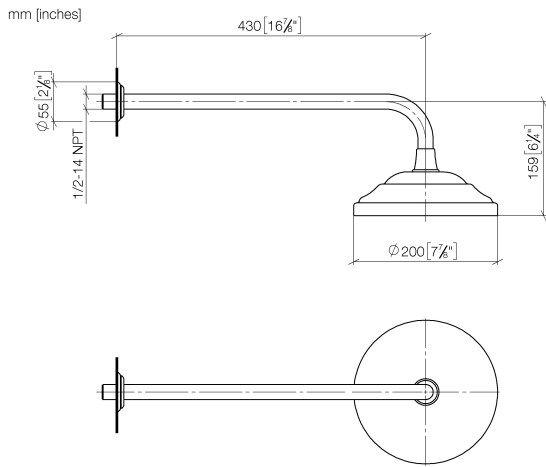

28 545 977

- 435mm projection
- rain shower Ø 200 mm
- PURE RAIN, max. flow rate 14 l/min (at 3 bar)
- Function from: 8 l/min
- rosette Ø 55 mm
- 1/2" connection
- with anti-scale system

	Brushed Dark Platinum	28 545 977-99
	Chrome	28 545 977-00
	brushed chrome	28 545 977-93
	Brushed Platinum	28 545 977-06
	Platinum	28 545 977-08
	Durabrand (23kt Gold)	28 545 977-09
	Brushed Durabrand (23kt Gold)	28 545 977-28

Recommended miscellaneous

- Concealed wall elbow -** 35 085 970 90
- max. recess depth 163 mm
 - min. recess depth 90 mm

28 545 977

Flow rate chart

Certificates

DVGW_DW- LGA_38654.
6517DN0118.

28 545 977

Spare parts list

No.	Item Number	Name	Quantity used	Delivery time
1	09 27 35 003-99	rosette	1	30
2	90 14 10 026 00 90	seal	1	2
3	09 11 03 017-99	connection	1	30
4	28 535 977-99	shower	1	-

Spare part can no longer be ordered, please order the replacement item