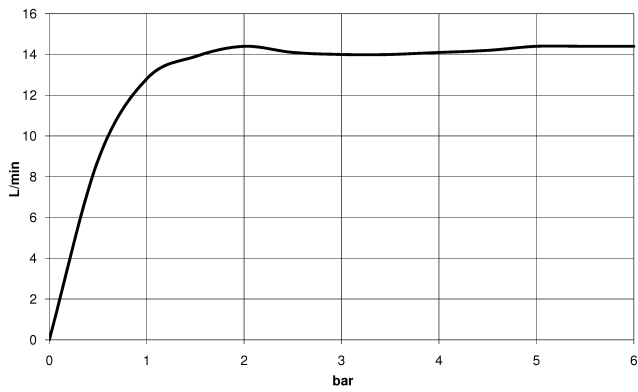

28 545 977

- 435mm projection
- rain shower Ø 200 mm
- PURE RAIN, max. flow rate 14 l/min (at 3 bar)
- Function from: 8 l/min
- rosette Ø 55 mm
- 1/2" connection
- with anti-scale system

	Brushed Dark Platinum	28 545 977-99
	Chrome	28 545 977-00
	brushed chrome	28 545 977-93
	Brushed Platinum	28 545 977-06
	Platinum	28 545 977-08
	Durabrand (23kt Gold)	28 545 977-09
	Brushed Durabrand (23kt Gold)	28 545 977-28

Recommended miscellaneous

- Concealed wall elbow -** 35 085 970 90
- max. recess depth 163 mm
 - min. recess depth 90 mm

28 545 977

Flow rate chart

Certificates

DVGW_DW- LGA_38654.
6517DN0118.

28 545 977

Spare parts list