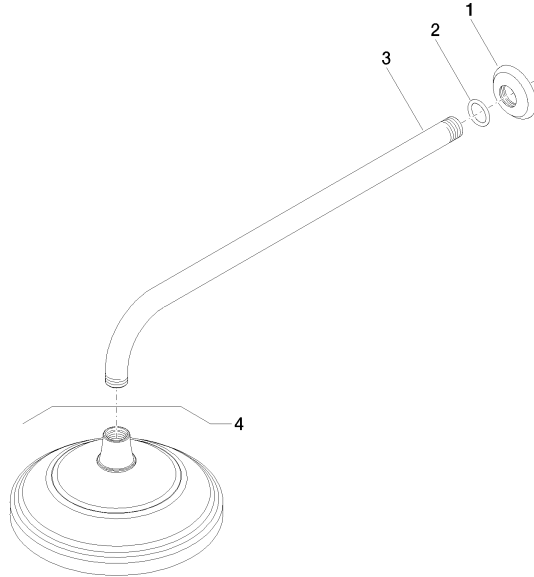

28 545 977

- 435mm projection
- rain shower Ø 200 mm
- PURE RAIN, max. flow rate 14 l/min (at 3 bar)
- Function from: 8 l/min
- rosette Ø 55 mm
- 1/2" connection
- with anti-scale system

	Brushed Dark Platinum	28 545 977-99
	Chrome	28 545 977-00
	brushed chrome	28 545 977-93
	Brushed Platinum	28 545 977-06
	Platinum	28 545 977-08
	Durabrand (23kt Gold)	28 545 977-09
	Brushed Durabrand (23kt Gold)	28 545 977-28

Recommended miscellaneous

- Concealed wall elbow -** 35 085 970 90
- max. recess depth 163 mm
 - min. recess depth 90 mm

28 545 977

Flow rate chart

Certificates

DVGW_DW- LGA_38654.
6517DN0118.

28 545 977

Spare parts list

No.	Item Number	Name	Quantity used	Delivery time
1	09 27 35 003-99	rosette	1	30
2	90 14 10 026 00 90	seal	1	2
3	09 11 03 017-99	connection	1	30
4	28 535 977-99	shower	1	-

Spare part can no longer be ordered, please order the replacement item