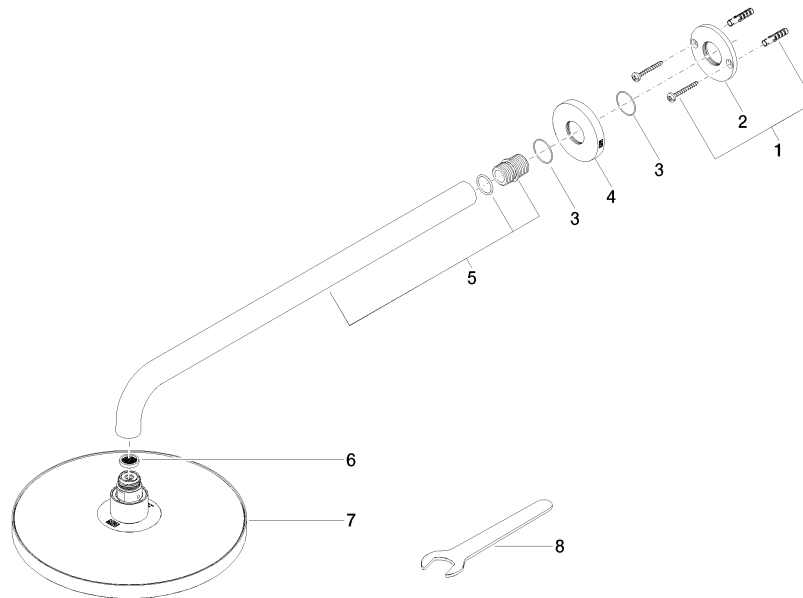

## EDITION PRO Rain shower with wall fixing FlowReduce 220 mm - Matte Black

---

28 648 626

- 450mm projection
- rain flow
- with anti-scale system
- rain shower Ø 220 mm
- rosette Ø 60 mm
- 1/2" connection
- max. flow 7 l/min
- quick clearing
- This product can help a building meet the requirements of Green Building Rating Systems, e.g. LEED®, BREEAM®, DGNB

	Matte Black	28 648 626-33
	Chrome	28 648 626-00
	Brushed Chrome	28 648 626-93

**EDITION PRO Rain shower with wall fixing FlowReduce 220 mm - Matte Black**

---

28 648 626

mm [inches]

**Flow rate chart**

---

**Certificates**

---

LGA\_38655.

**EDITION PRO Rain shower with wall fixing FlowReduce 220 mm - Matte Black**

28 648 626

Parts for other finishes can be found here: [Chrome](#)

**Spare parts list**

No.	Item Number	Name	Quantity used	Delivery time
1	04 30 31 032 00 90	fixing set	1	2
2	09 17 20 120 90	holder	1	2
3	09 14 10 150 90	seal	2	2
4	09 27 97 015-33	rosette	1	30
5	90 11 03 070 00-33	pipe	1	30
6	09 23 01 075 90	insert	1	2
7	90 12 05 092 20-33	shower	1	30
8	90 30 09 069 00 90	key	1	2