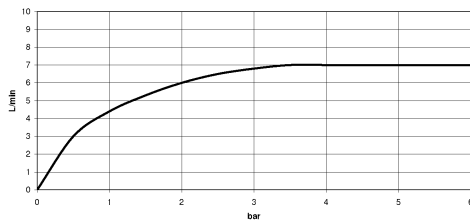

## EDITION PRO Rain shower with wall fixing FlowReduce 220 mm - Matte Black

---

28 648 626

- 450mm projection
- rain flow
- with anti-scale system
- rain shower Ø 220 mm
- rosette Ø 60 mm
- 1/2" connection
- max. flow 7 l/min
- quick clearing
- This product can help a building meet the requirements of Green Building Rating Systems, e.g. LEED®, BREEAM®, DGNB

	Matte Black	28 648 626-33
	Chrome	28 648 626-00
	Brushed Chrome	28 648 626-93

**EDITION PRO Rain shower with wall fixing FlowReduce 220 mm - Matte Black**

---

28 648 626

mm [inches]

**Flow rate chart**

---