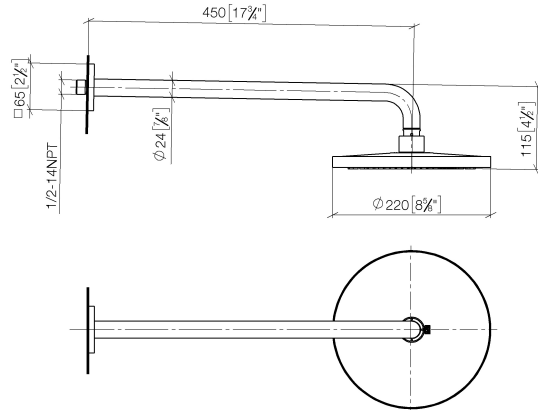

Rain shower with wall fixing FlowReduce 220 mm - Brushed Durabronze (23kt Gold)

IMO

28 648 670

Fits: IMO, CYO

- 450mm projection
- rain shower Ø 220 mm
- rain flow
- max. flow 7 l/min
- Function from: 6 l/min
- rosette 65 x 65 mm
- 1/2" connection
- with anti-scale system
- quick clearing
- WRAS
- This product can help a building meet the requirements of Green Building Rating Systems, e.g. LEED®, BREEAM®, DGNB

	Brushed Durabronze (23kt Gold)	28 648 670-28
	Chrome	28 648 670-00
	Brushed Platinum	28 648 670-06
	Platinum	28 648 670-08
	Dark Chrome	28 648 670-19
	Brushed Light Gold	28 648 670-27
	Matte Black	28 648 670-33
	Brushed Champagne (22kt Gold)	28 648 670-46
	Champagne (22kt Gold)	28 648 670-47
	Brushed Chrome	28 648 670-93
	Brushed Dark Platinum	28 648 670-99

Rain shower with wall fixing FlowReduce 220 mm - Brushed Durabronz (23kt Gold)

IMO

28 648 670  
mm [inches]

Flow rate chart

Certificates

LGA\_38655.

28 648 670  
Parts for other  
finishes can be found  
here: Chrome

Spare parts list

No.	Item Number	Name	Quantity used	Delivery time
1	04 30 31 032 00 90	fixing set	1	2
2	09 17 20 120 90	holder	1	2
3	09 14 10 150 90	seal	1	2
4	09 27 67 015-28	rosette	1	20
5	90 31 11 038 00 90	pin	1	2
6	90 11 03 070 00-28	pipe	1	20
7	09 23 01 075 90	insert	1	2
8	90 12 05 092 20-28	shower	1	20
9	90 30 09 069 00 90	key	1	2