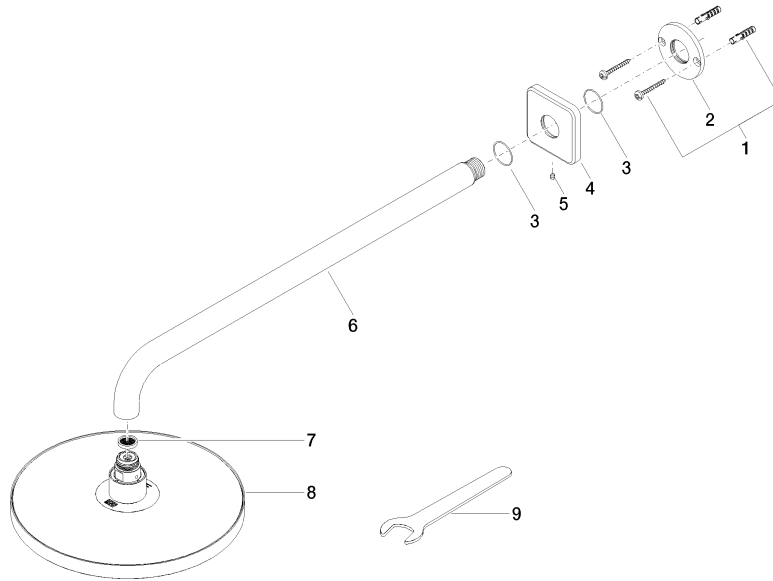

Rain shower with wall fixing FlowReduce 220 mm - Brushed Durabronze (23kt Gold)

IMO

28 648 670

Fits: IMO, CYO

- 450mm projection
- rain shower Ø 220 mm
- rain flow
- max. flow 7 l/min
- Function from: 6 l/min
- rosette 65 x 65 mm
- 1/2" connection
- with anti-scale system
- quick clearing
- WRAS
- This product can help a building meet the requirements of Green Building Rating Systems, e.g. LEED®, BREEAM®, DGNB

Rain shower with wall fixing FlowReduce 220 mm - Brushed Durabronz (23kt Gold)

IMO

28 648 670  
mm [inches]

Flow rate chart

Certificates

LGA\_38655.

28 648 670  
Parts for other  
finishes can be found  
here: Chrome

Spare parts list

No.	Item Number	Name	Quantity used	Delivery time
1	04 30 31 032 00 90	fixing set	1	2
2	09 17 20 120 90	holder	1	2
3	09 14 10 150 90	seal	1	2
4	09 27 67 015-28	rosette	1	20
5	90 31 11 038 00 90	pin	1	2
6	90 11 03 070 00-28	pipe	1	20
7	09 23 01 075 90	insert	1	2
8	90 12 05 092 20-28	shower	1	20
9	90 30 09 069 00 90	key	1	2