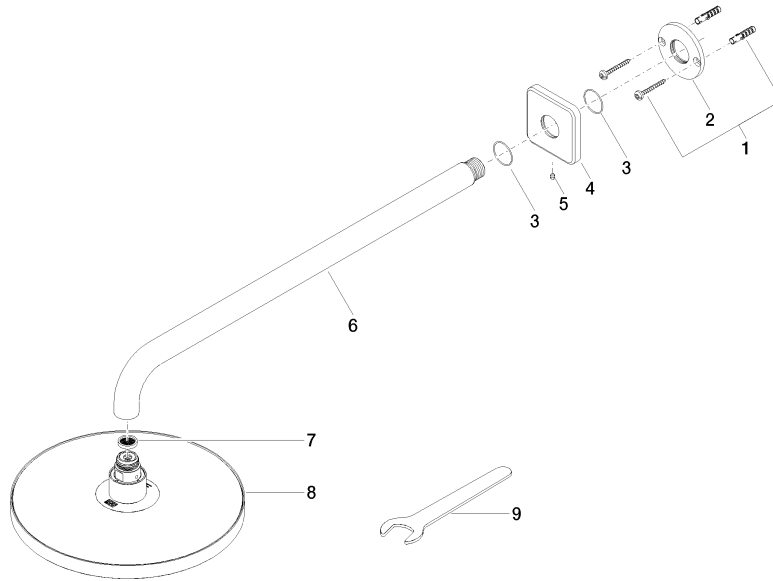

Rain shower with wall fixing FlowReduce 220 mm - Brushed Champagne (22kt Gold)

IMO

28 648 670

Fits: IMO, CYO

- 450mm projection
- rain shower Ø 220 mm
- rain flow
- max. flow 7 l/min
- Function from: 6 l/min
- rosette 65 x 65 mm
- 1/2" connection
- with anti-scale system
- quick clearing
- WRAS
- This product can help a building meet the requirements of Green Building Rating Systems, e.g. LEED®, BREEAM®, DGNB

Rain shower with wall fixing FlowReduce 220 mm - Brushed Champagne (22kt Gold)

IMO

28 648 670
mm [inches]

Flow rate chart

Certificates

LGA_38655.

28 648 670
Parts for other
finishes can be found
here: Chrome

Spare parts list

No.	Item Number	Name	Quantity used	Delivery time
1	04 30 31 032 00 90	fixing set	1	2
2	09 17 20 120 90	holder	1	2
3	09 14 10 150 90	seal	1	2
4	09 27 67 015-46	rosette	1	30
5	90 31 11 038 00 90	pin	1	2
6	90 11 03 070 00-46	pipe	1	30
7	09 23 01 075 90	insert	1	2
8	90 12 05 092 20-46	shower	1	30
9	90 30 09 069 00 90	key	1	2