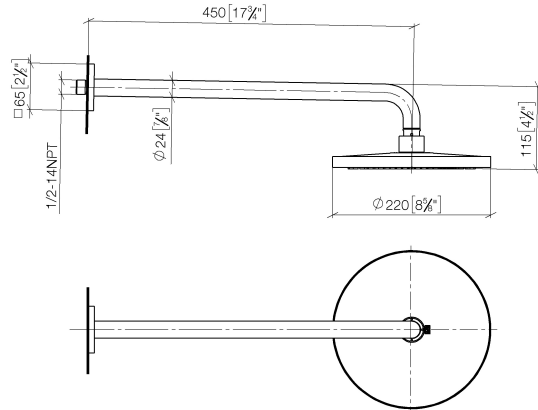

Rain shower with wall fixing FlowReduce 220 mm - Brushed Champagne (22kt Gold)

IMO

28 648 670

Fits: IMO, CYO

- 450mm projection
- rain shower Ø 220 mm
- rain flow
- max. flow 7 l/min
- Function from: 6 l/min
- rosette 65 x 65 mm
- 1/2" connection
- with anti-scale system
- quick clearing
- WRAS
- This product can help a building meet the requirements of Green Building Rating Systems, e.g. LEED®, BREEAM®, DGNB

Rain shower with wall fixing FlowReduce 220 mm - Brushed Champagne (22kt Gold)

IMO

28 648 670
mm [inches]

Flow rate chart

Certificates

LGA_38655.

28 648 670
Parts for other
finishes can be found
here: Chrome

Spare parts list

No.	Item Number	Name	Quantity used	Delivery time
1	04 30 31 032 00 90	fixing set	1	2
2	09 17 20 120 90	holder	1	2
3	09 14 10 150 90	seal	1	2
4	09 27 67 015-46	rosette	1	30
5	90 31 11 038 00 90	pin	1	2
6	90 11 03 070 00-46	pipe	1	30
7	09 23 01 075 90	insert	1	2
8	90 12 05 092 20-46	shower	1	30
9	90 30 09 069 00 90	key	1	2