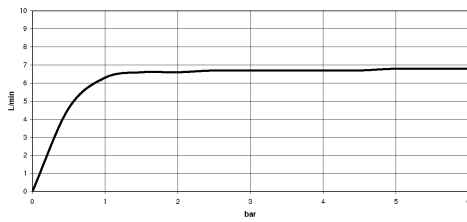

Rain shower with wall fixing FlowReduce 220 mm - Brushed Champagne (22kt Gold)

IMO

28 648 670

Fits: IMO, CYO

- 450mm projection
- rain shower Ø 220 mm
- rain flow
- max. flow 7 l/min
- Function from: 6 l/min
- rosette 65 x 65 mm
- 1/2" connection
- with anti-scale system
- quick clearing
- WRAS
- This product can help a building meet the requirements of Green Building Rating Systems, e.g. LEED®, BREEAM®, DGNB

	Brushed Champagne (22kt Gold)	28 648 670-46
	Chrome	28 648 670-00
	Brushed Platinum	28 648 670-06
	Platinum	28 648 670-08
	Dark Chrome	28 648 670-19
	Brushed Light Gold	28 648 670-27
	Brushed Durabrass (23kt Gold)	28 648 670-28
	Matte Black	28 648 670-33
	Champagne (22kt Gold)	28 648 670-47
	Brushed Chrome	28 648 670-93
	Brushed Dark Platinum	28 648 670-99

Rain shower with wall fixing FlowReduce 220 mm - Brushed Champagne (22kt Gold)

IMO

28 648 670
mm [inches]

Flow rate chart

Certificates

LGA_38655.

28 648 670
Parts for other
finishes can be found
here: Chrome