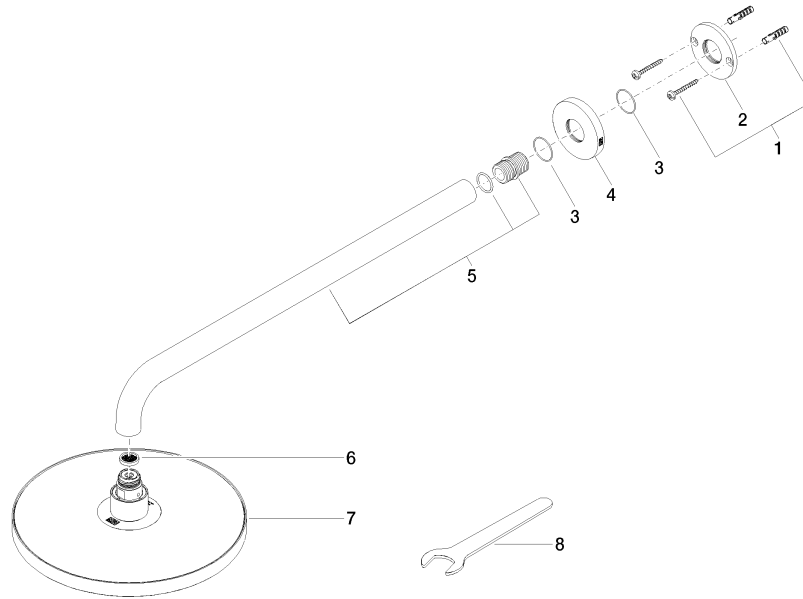

28 648 970

Fits: TARA, LISSÉ, VAIA, META

- 450mm projection
- rain shower Ø 220 mm
- PURE RAIN, max. flow rate 7 l/min (at 3 bar)
- Function from: 6 l/min
- rosette Ø 60 mm
- 1/2" connection
- with anti-scale system
- quick clearing
- WRAS
- This product can help a building meet the requirements of Green Building Rating Systems, e.g. LEED®, BREEAM®, DGNB

	Brushed Platinum	28 648 970-06
	Chrome	28 648 970-00
	Platinum	28 648 970-08
	Dark Chrome	28 648 970-19
	Light Gold	28 648 970-26
	Brushed Light Gold	28 648 970-27
	Brushed Durabrass (23kt Gold)	28 648 970-28
	Matte Black	28 648 970-33
	Brushed Bronze	28 648 970-42
	Brushed Champagne (22kt Gold)	28 648 970-46
	Champagne (22kt Gold)	28 648 970-47
	Brushed Chrome	28 648 970-93
	Brushed Dark Platinum	28 648 970-99

28 648 970

mm [inches]

Certificates

LGA\_38655.

28 648 970

Parts for other finishes can be found here: [Chrome](#)

### Spare parts list

No.	Item Number	Name	Quantity used	Delivery time
1	04 30 31 032 00 90	fixing set	1	2
2	09 17 20 120 90	holder	1	2
3	09 14 10 150 90	seal	2	2
4	09 27 97 015-06	rosette	1	10
5	90 11 03 070 00-06	pipe	1	10
6	09 23 01 075 90	insert	1	2
7	90 12 05 092 20-06	shower	1	10
8	90 30 09 069 00 90	key	1	2