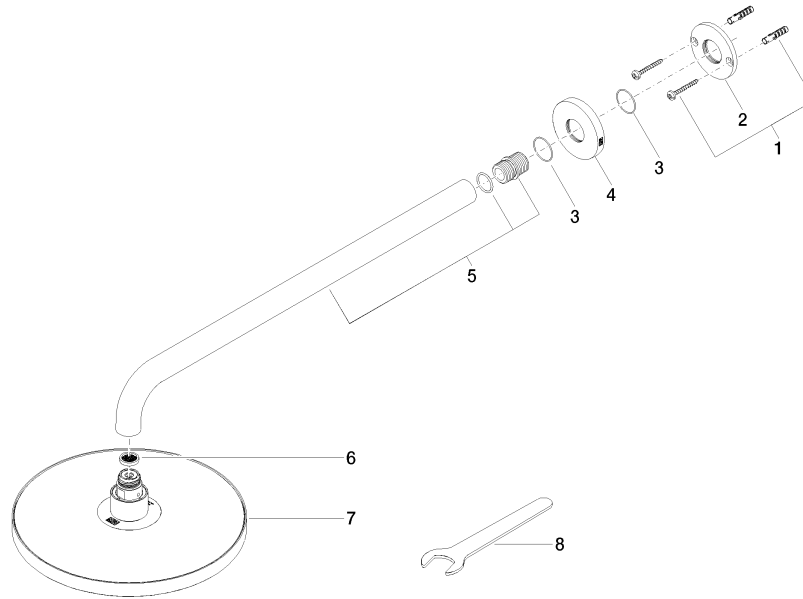

28 648 970

- 450mm projection
- rain shower Ø 220 mm
- PURE RAIN, max. flow rate 7 l/min (at 3 bar)
- Function from: 6 l/min
- rosette Ø 60 mm
- 1/2" connection
- with anti-scale system
- quick clearing
- WRAS
- This product can help a building meet the requirements of Green Building Rating Systems, e.g. LEED®, BREEAM®, DGNB

Fits: TARA, LISSÉ, VAIA, META

	Platinum	28 648 970-08
	Chrome	28 648 970-00
	Brushed Platinum	28 648 970-06
	Dark Chrome	28 648 970-19
	Light Gold	28 648 970-26
	Brushed Light Gold	28 648 970-27
	Brushed Durabronze (23kt Gold)	28 648 970-28
	Matte Black	28 648 970-33
	Brushed Bronze	28 648 970-42
	Brushed Champagne (22kt Gold)	28 648 970-46
	Champagne (22kt Gold)	28 648 970-47
	Brushed Chrome	28 648 970-93
	Brushed Dark Platinum	28 648 970-99

28 648 970

mm [inches]

Certificates

LGA_38655.

28 648 970

Parts for other finishes can be found here: [Chrome](#)

Spare parts list

No.	Item Number	Name	Quantity used	Delivery time
1	04 30 31 032 00 90	fixing set	1	2
2	09 17 20 120 90	holder	1	2
3	09 14 10 150 90	seal	2	2
4	09 27 97 015-08	rosette	1	40
5	90 11 03 070 00-08	pipe	1	40
6	09 23 01 075 90	insert	1	2
7	90 12 05 092 20-08	shower	1	40
8	90 30 09 069 00 90	key	1	2