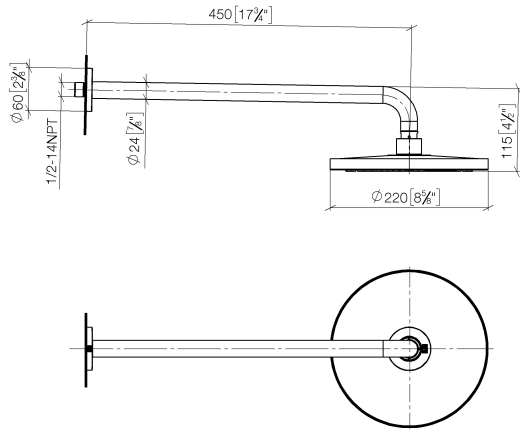

28 648 970

- 450mm projection
- rain shower Ø 220 mm
- PURE RAIN, max. flow rate 7 l/min (at 3 bar)
- Function from: 6 l/min
- rosette Ø 60 mm
- 1/2" connection
- with anti-scale system
- quick clearing
- WRAS
- This product can help a building meet the requirements of Green Building Rating Systems, e.g. LEED®, BREEAM®, DGNB

Fits: TARA, LISSÉ, VAIA, META

	Dark Chrome	28 648 970-19
	Chrome	28 648 970-00
	Brushed Platinum	28 648 970-06
	Platinum	28 648 970-08
	Light Gold	28 648 970-26
	Brushed Light Gold	28 648 970-27
	Brushed Durabronze (23kt Gold)	28 648 970-28
	Matte Black	28 648 970-33
	Brushed Bronze	28 648 970-42
	Brushed Champagne (22kt Gold)	28 648 970-46
	Champagne (22kt Gold)	28 648 970-47
	Brushed Chrome	28 648 970-93
	Brushed Dark Platinum	28 648 970-99

28 648 970

mm [inches]

Certificates

LGA_38655.

28 648 970

Parts for other finishes can be found here: [Chrome](#)

Spare parts list

No.	Item Number	Name	Quantity used	Delivery time
1	04 30 31 032 00 90	fixing set	1	2
2	09 17 20 120 90	holder	1	2
3	09 14 10 150 90	seal	2	2
4	09 27 97 015-19	rosette	1	20
5	90 11 03 070 00-19	pipe	1	20
6	09 23 01 075 90	insert	1	2
7	90 12 05 092 20-19	shower	1	20
8	90 30 09 069 00 90	key	1	2