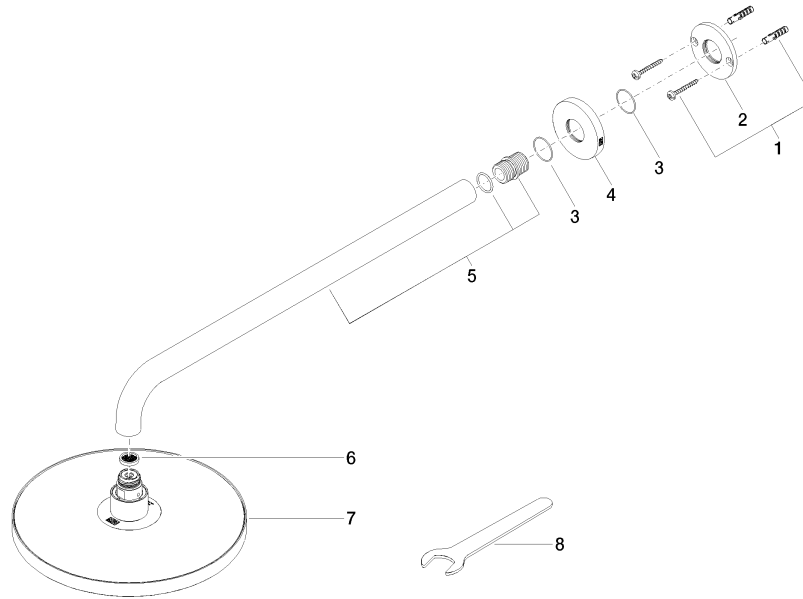

28 648 970

- 450mm projection
- rain shower Ø 220 mm
- PURE RAIN, max. flow rate 7 l/min (at 3 bar)
- Function from: 6 l/min
- rosette Ø 60 mm
- 1/2" connection
- with anti-scale system
- quick clearing
- WRAS
- This product can help a building meet the requirements of Green Building Rating Systems, e.g. LEED®, BREEAM®, DGNB

Fits: TARA, LISSÉ, VAIA, META

	Dark Chrome	28 648 970-19
	Chrome	28 648 970-00
	Brushed Platinum	28 648 970-06
	Platinum	28 648 970-08
	Light Gold	28 648 970-26
	Brushed Light Gold	28 648 970-27
	Brushed Durabronze (23kt Gold)	28 648 970-28
	Matte Black	28 648 970-33
	Brushed Bronze	28 648 970-42
	Brushed Champagne (22kt Gold)	28 648 970-46
	Champagne (22kt Gold)	28 648 970-47
	Brushed Chrome	28 648 970-93
	Brushed Dark Platinum	28 648 970-99

28 648 970

mm [inches]

Certificates

LGA_38655.

28 648 970

Parts for other finishes can be found here: [Chrome](#)

Spare parts list

No.	Item Number	Name	Quantity used	Delivery time
1	04 30 31 032 00 90	fixing set	1	2
2	09 17 20 120 90	holder	1	2
3	09 14 10 150 90	seal	2	2
4	09 27 97 015-19	rosette	1	20
5	90 11 03 070 00-19	pipe	1	20
6	09 23 01 075 90	insert	1	2
7	90 12 05 092 20-19	shower	1	20
8	90 30 09 069 00 90	key	1	2