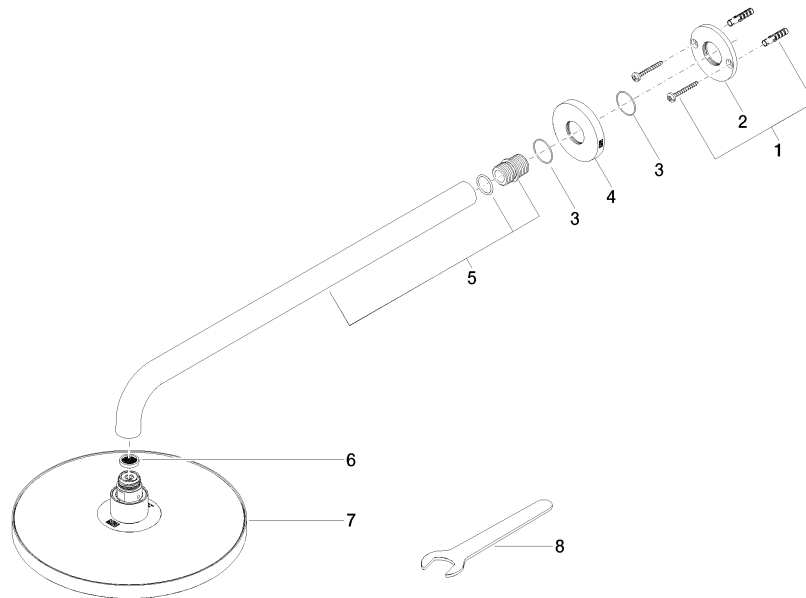

Rain shower with wall fixing FlowReduce 220 mm - Brushed Durabronze (23kt Gold)

TARA

28 648 970

- 450mm projection
- rain shower Ø 220 mm
- PURE RAIN, max. flow rate 7 l/min (at 3 bar)
- Function from: 6 l/min
- rosette Ø 60 mm
- 1/2" connection
- with anti-scale system
- quick clearing
- WRAS
- This product can help a building meet the requirements of Green Building Rating Systems, e.g. LEED®, BREEAM®, DGNB

Fits: TARA, LISSÉ, VAIA, META

	Brushed Durabronze (23kt Gold)	28 648 970-28
	Chrome	28 648 970-00
	Brushed Platinum	28 648 970-06
	Platinum	28 648 970-08
	Dark Chrome	28 648 970-19
	Light Gold	28 648 970-26
	Brushed Light Gold	28 648 970-27
	Matte Black	28 648 970-33
	Brushed Bronze	28 648 970-42
	Brushed Champagne (22kt Gold)	28 648 970-46
	Champagne (22kt Gold)	28 648 970-47
	Brushed Chrome	28 648 970-93
	Brushed Dark Platinum	28 648 970-99

Rain shower with wall fixing FlowReduce 220 mm - Brushed Durabronze (23kt Gold)

TARA

28 648 970  
mm [inches]

Certificates

LGA\_38655.

28 648 970  
Parts for other  
finishes can be found  
here: Chrome

### Spare parts list

No.	Item Number	Name	Quantity used	Delivery time
1	04 30 31 032 00 90	fixing set	1	2
2	09 17 20 120 90	holder	1	2
3	09 14 10 150 90	seal	2	2
4	09 27 97 015-28	rosette	1	20
5	90 11 03 070 00-28	pipe	1	20
6	09 23 01 075 90	insert	1	2
7	90 12 05 092 20-28	shower	1	20
8	90 30 09 069 00 90	key	1	2