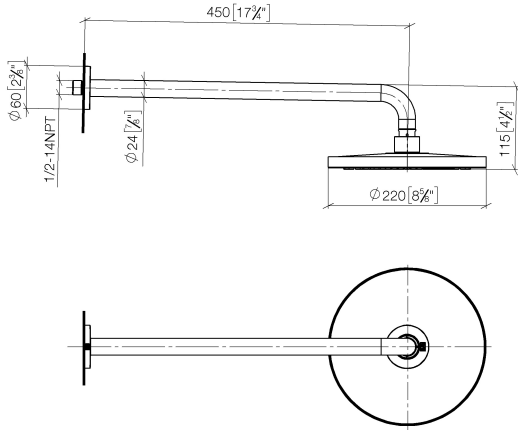

Rain shower with wall fixing FlowReduce 220 mm - Brushed Durabronze (23kt Gold)

TARA

28 648 970

- 450mm projection
- rain shower Ø 220 mm
- PURE RAIN, max. flow rate 7 l/min (at 3 bar)
- Function from: 6 l/min
- rosette Ø 60 mm
- 1/2" connection
- with anti-scale system
- quick clearing
- WRAS
- This product can help a building meet the requirements of Green Building Rating Systems, e.g. LEED®, BREEAM®, DGNB

Fits: TARA, LISSÉ, VAIA, META

	Brushed Durabronze (23kt Gold)	28 648 970-28
	Chrome	28 648 970-00
	Brushed Platinum	28 648 970-06
	Platinum	28 648 970-08
	Dark Chrome	28 648 970-19
	Light Gold	28 648 970-26
	Brushed Light Gold	28 648 970-27
	Matte Black	28 648 970-33
	Brushed Bronze	28 648 970-42
	Brushed Champagne (22kt Gold)	28 648 970-46
	Champagne (22kt Gold)	28 648 970-47
	Brushed Chrome	28 648 970-93
	Brushed Dark Platinum	28 648 970-99

Rain shower with wall fixing FlowReduce 220 mm - Brushed Durabronze (23kt Gold)

TARA

28 648 970  
mm [inches]

Certificates

LGA\_38655.

28 648 970  
Parts for other  
finishes can be found  
here: Chrome

### Spare parts list

No.	Item Number	Name	Quantity used	Delivery time
1	04 30 31 032 00 90	fixing set	1	2
2	09 17 20 120 90	holder	1	2
3	09 14 10 150 90	seal	2	2
4	09 27 97 015-28	rosette	1	20
5	90 11 03 070 00-28	pipe	1	20
6	09 23 01 075 90	insert	1	2
7	90 12 05 092 20-28	shower	1	20
8	90 30 09 069 00 90	key	1	2