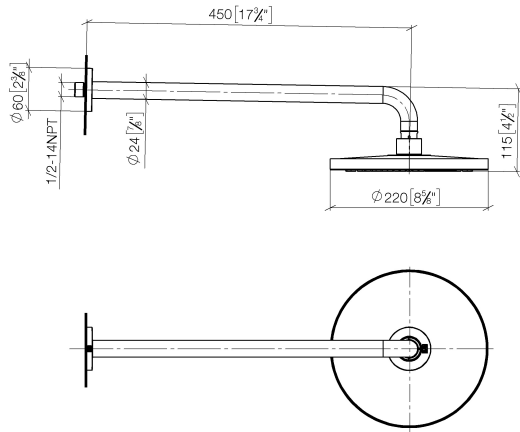

28 648 970

Fits: TARA, LISSÉ, VAIA, META

- 450mm projection
- rain shower Ø 220 mm
- PURE RAIN, max. flow rate 7 l/min (at 3 bar)
- Function from: 6 l/min
- rosette Ø 60 mm
- 1/2" connection
- with anti-scale system
- quick clearing
- WRAS
- This product can help a building meet the requirements of Green Building Rating Systems, e.g. LEED®, BREEAM®, DGNB

	Matte Black	28 648 970-33
	Chrome	28 648 970-00
	Brushed Platinum	28 648 970-06
	Platinum	28 648 970-08
	Dark Chrome	28 648 970-19
	Light Gold	28 648 970-26
	Brushed Light Gold	28 648 970-27
	Brushed Durabronze (23kt Gold)	28 648 970-28
	Brushed Bronze	28 648 970-42
	Brushed Champagne (22kt Gold)	28 648 970-46
	Champagne (22kt Gold)	28 648 970-47
	Brushed Chrome	28 648 970-93
	Brushed Dark Platinum	28 648 970-99

28 648 970

mm [inches]

Certificates

LGA_38655.

28 648 970

Parts for other finishes can be found here: [Chrome](#)

Spare parts list

No.	Item Number	Name	Quantity used	Delivery time
1	04 30 31 032 00 90	fixing set	1	2
2	09 17 20 120 90	holder	1	2
3	09 14 10 150 90	seal	2	2
4	09 27 97 015-33	rosette	1	30
5	90 11 03 070 00-33	pipe	1	30
6	09 23 01 075 90	insert	1	2
7	90 12 05 092 20-33	shower	1	30
8	90 30 09 069 00 90	key	1	2