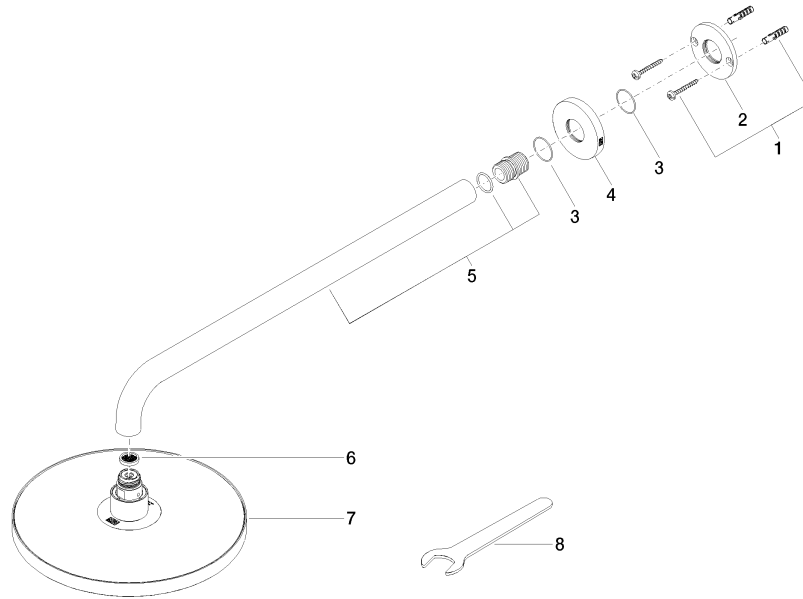

28 648 970

Fits: TARA, LISSÉ, VAIA, META

- 450mm projection
- rain shower Ø 220 mm
- PURE RAIN, max. flow rate 7 l/min (at 3 bar)
- Function from: 6 l/min
- rosette Ø 60 mm
- 1/2" connection
- with anti-scale system
- quick clearing
- WRAS
- This product can help a building meet the requirements of Green Building Rating Systems, e.g. LEED®, BREEAM®, DGNB

	Matte Black	28 648 970-33
	Chrome	28 648 970-00
	Brushed Platinum	28 648 970-06
	Platinum	28 648 970-08
	Dark Chrome	28 648 970-19
	Light Gold	28 648 970-26
	Brushed Light Gold	28 648 970-27
	Brushed Durabronze (23kt Gold)	28 648 970-28
	Brushed Bronze	28 648 970-42
	Brushed Champagne (22kt Gold)	28 648 970-46
	Champagne (22kt Gold)	28 648 970-47
	Brushed Chrome	28 648 970-93
	Brushed Dark Platinum	28 648 970-99

28 648 970

mm [inches]

Certificates

LGA_38655.

28 648 970

Parts for other finishes can be found here: [Chrome](#)

Spare parts list

No.	Item Number	Name	Quantity used	Delivery time
1	04 30 31 032 00 90	fixing set	1	2
2	09 17 20 120 90	holder	1	2
3	09 14 10 150 90	seal	2	2
4	09 27 97 015-33	rosette	1	30
5	90 11 03 070 00-33	pipe	1	30
6	09 23 01 075 90	insert	1	2
7	90 12 05 092 20-33	shower	1	30
8	90 30 09 069 00 90	key	1	2