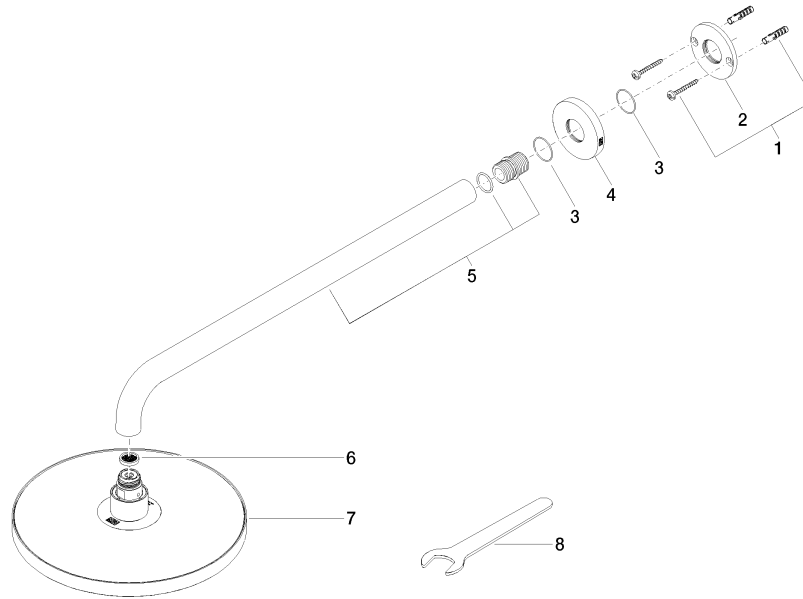

28 648 970

Fits: TARA, LISSÉ, VAIA, META

- 450mm projection
- rain shower Ø 220 mm
- PURE RAIN, max. flow rate 7 l/min (at 3 bar)
- Function from: 6 l/min
- rosette Ø 60 mm
- 1/2" connection
- with anti-scale system
- quick clearing
- WRAS
- This product can help a building meet the requirements of Green Building Rating Systems, e.g. LEED®, BREEAM®, DGNB

	Brushed Bronze	28 648 970-42
	Chrome	28 648 970-00
	Brushed Platinum	28 648 970-06
	Platinum	28 648 970-08
	Dark Chrome	28 648 970-19
	Light Gold	28 648 970-26
	Brushed Light Gold	28 648 970-27
	Brushed Durabronze (23kt Gold)	28 648 970-28
	Matte Black	28 648 970-33
	Brushed Champagne (22kt Gold)	28 648 970-46
	Champagne (22kt Gold)	28 648 970-47
	Brushed Chrome	28 648 970-93
	Brushed Dark Platinum	28 648 970-99

28 648 970

mm [inches]

Certificates

LGA\_38655.

28 648 970

Parts for other finishes can be found here: [Chrome](#)

### Spare parts list

No.	Item Number	Name	Quantity used	Delivery time
1	04 30 31 032 00 90	fixing set	1	2
2	09 17 20 120 90	holder	1	2
3	09 14 10 150 90	seal	2	2
4	09 27 97 015-42	rosette	1	60
5	90 11 03 070 00-42	pipe	1	30
6	09 23 01 075 90	insert	1	2
7	90 12 05 092 20-42	shower	1	30
8	90 30 09 069 00 90	key	1	2