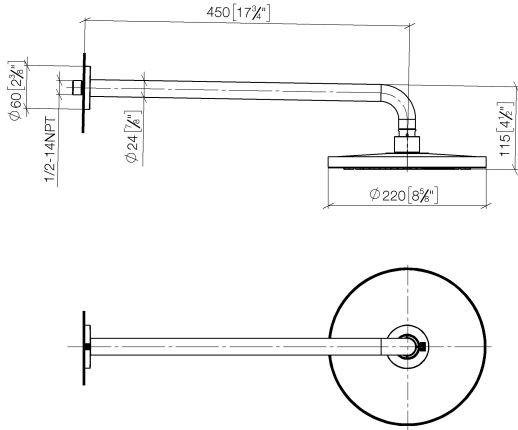

Rain shower with wall fixing FlowReduce 220 mm - Brushed Champagne (22kt Gold)

TARA

28 648 970

Fits: TARA, LISSÉ, VAIA, META

- 450mm projection
- rain shower Ø 220 mm
- PURE RAIN, max. flow rate 7 l/min (at 3 bar)
- Function from: 6 l/min
- rosette Ø 60 mm
- 1/2" connection
- with anti-scale system
- quick clearing
- WRAS
- This product can help a building meet the requirements of Green Building Rating Systems, e.g. LEED®, BREEAM®, DGNB

Rain shower with wall fixing FlowReduce 220 mm - Brushed Champagne (22kt Gold)

TARA

28 648 970  
mm [inches]

Certificates

LGA\_38655.

28 648 970  
Parts for other  
finishes can be found  
here: Chrome

### Spare parts list

No.	Item Number	Name	Quantity used	Delivery time
1	04 30 31 032 00 90	fixing set	1	2
2	09 17 20 120 90	holder	1	2
3	09 14 10 150 90	seal	2	2
4	09 27 97 015-46	rosette	1	30
5	90 11 03 070 00-46	pipe	1	30
6	09 23 01 075 90	insert	1	2
7	90 12 05 092 20-46	shower	1	30
8	90 30 09 069 00 90	key	1	2