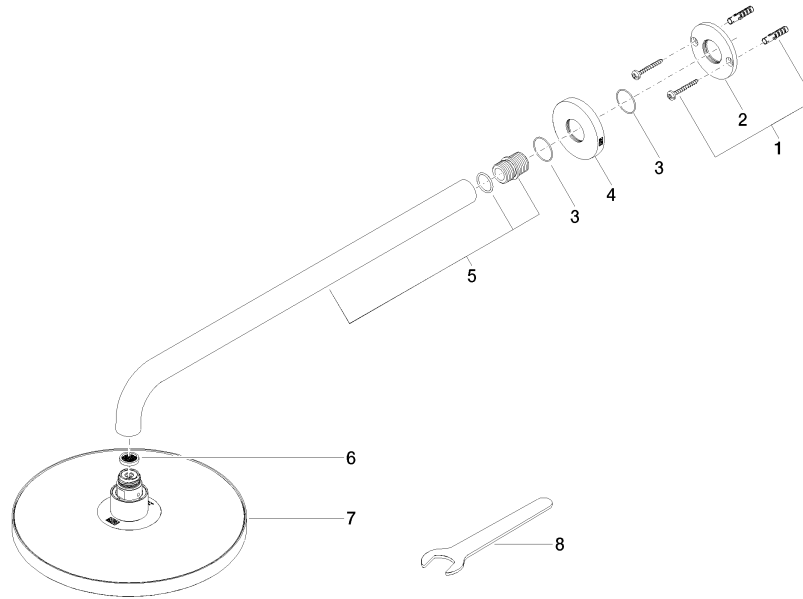

Rain shower with wall fixing FlowReduce 220 mm - Brushed Champagne (22kt Gold)

TARA

28 648 970

Fits: TARA, LISSÉ, VAIA, META

- 450mm projection
- rain shower Ø 220 mm
- PURE RAIN, max. flow rate 7 l/min (at 3 bar)
- Function from: 6 l/min
- rosette Ø 60 mm
- 1/2" connection
- with anti-scale system
- quick clearing
- WRAS
- This product can help a building meet the requirements of Green Building Rating Systems, e.g. LEED®, BREEAM®, DGNB

Rain shower with wall fixing FlowReduce 220 mm - Brushed Champagne (22kt Gold)

TARA

28 648 970  
mm [inches]

Certificates

LGA\_38655.

28 648 970  
Parts for other  
finishes can be found  
here: Chrome

### Spare parts list

No.	Item Number	Name	Quantity used	Delivery time
1	04 30 31 032 00 90	fixing set	1	2
2	09 17 20 120 90	holder	1	2
3	09 14 10 150 90	seal	2	2
4	09 27 97 015-46	rosette	1	30
5	90 11 03 070 00-46	pipe	1	30
6	09 23 01 075 90	insert	1	2
7	90 12 05 092 20-46	shower	1	30
8	90 30 09 069 00 90	key	1	2