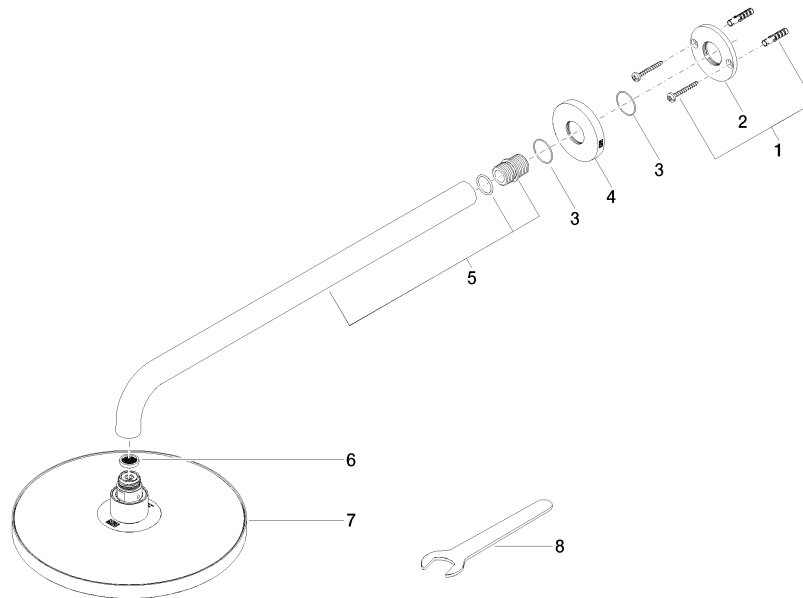

Rain shower with wall fixing FlowReduce 220 mm - Brushed Chrome

TARA

28 648 970

Fits: TARA, LISSÉ, VAIA, META

- 450mm projection
- rain shower Ø 220 mm
- PURE RAIN, max. flow rate 7 l/min (at 3 bar)
- Function from: 6 l/min
- rosette Ø 60 mm
- 1/2" connection
- with anti-scale system
- quick clearing
- WRAS
- This product can help a building meet the requirements of Green Building Rating Systems, e.g. LEED®, BREEAM®, DGNB

	Brushed Chrome	28 648 970-93
	Chrome	28 648 970-00
	Brushed Platinum	28 648 970-06
	Platinum	28 648 970-08
	Dark Chrome	28 648 970-19
	Light Gold	28 648 970-26
	Brushed Light Gold	28 648 970-27
	Brushed Durabronze (23kt Gold)	28 648 970-28
	Matte Black	28 648 970-33
	Brushed Bronze	28 648 970-42
	Brushed Champagne (22kt Gold)	28 648 970-46
	Champagne (22kt Gold)	28 648 970-47
	Brushed Dark Platinum	28 648 970-99

28 648 970

mm [inches]

Certificates

LGA_38655.

28 648 970

Parts for other finishes can be found here: [Chrome](#)

Spare parts list

No.	Item Number	Name	Quantity used	Delivery time
1	04 30 31 032 00 90	fixing set	1	2
2	09 17 20 120 90	holder	1	2
3	09 14 10 150 90	seal	2	2
4	09 27 97 015-93	rosette	1	20
5	90 11 03 070 00-93	pipe	1	20
6	09 23 01 075 90	insert	1	2
7	90 12 05 092 20-93	shower	1	20
8	90 30 09 069 00 90	key	1	2