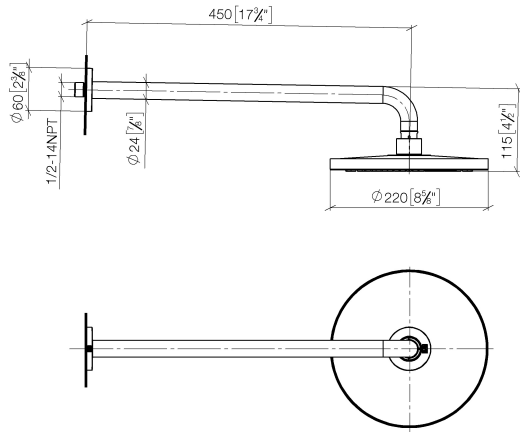

Rain shower with wall fixing FlowReduce 220 mm - Brushed Chrome

TARA

28 648 970

Fits: TARA, LISSÉ, VAIA, META

- 450mm projection
- rain shower Ø 220 mm
- PURE RAIN, max. flow rate 7 l/min (at 3 bar)
- Function from: 6 l/min
- rosette Ø 60 mm
- 1/2" connection
- with anti-scale system
- quick clearing
- WRAS
- This product can help a building meet the requirements of Green Building Rating Systems, e.g. LEED®, BREEAM®, DGNB

	Brushed Chrome	28 648 970-93
	Chrome	28 648 970-00
	Brushed Platinum	28 648 970-06
	Platinum	28 648 970-08
	Dark Chrome	28 648 970-19
	Light Gold	28 648 970-26
	Brushed Light Gold	28 648 970-27
	Brushed Durabronze (23kt Gold)	28 648 970-28
	Matte Black	28 648 970-33
	Brushed Bronze	28 648 970-42
	Brushed Champagne (22kt Gold)	28 648 970-46
	Champagne (22kt Gold)	28 648 970-47
	Brushed Dark Platinum	28 648 970-99

28 648 970

mm [inches]

Certificates

LGA_38655.

28 648 970

Parts for other finishes can be found here: [Chrome](#)

Spare parts list

No.	Item Number	Name	Quantity used	Delivery time
1	04 30 31 032 00 90	fixing set	1	2
2	09 17 20 120 90	holder	1	2
3	09 14 10 150 90	seal	2	2
4	09 27 97 015-93	rosette	1	20
5	90 11 03 070 00-93	pipe	1	20
6	09 23 01 075 90	insert	1	2
7	90 12 05 092 20-93	shower	1	20
8	90 30 09 069 00 90	key	1	2