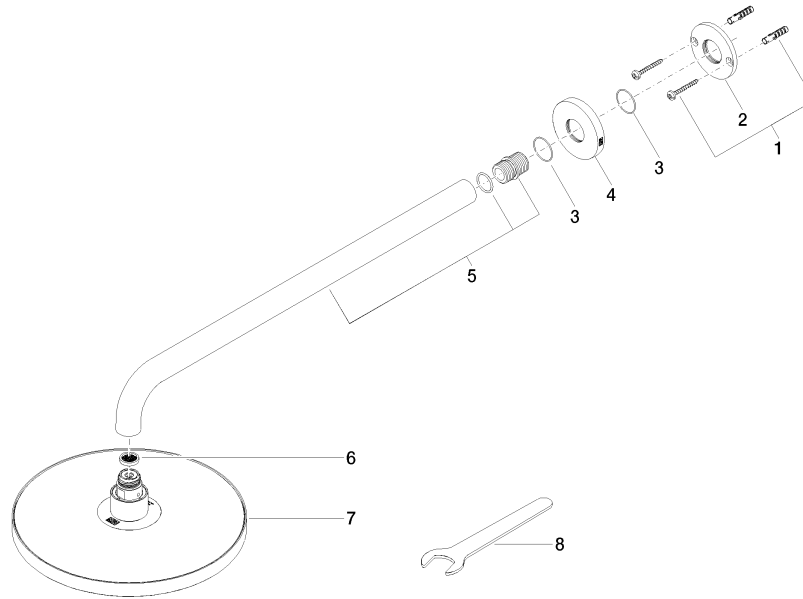

28 648 970

Fits: TARA, LISSÉ, VAIA, META

- 450mm projection
- rain shower Ø 220 mm
- PURE RAIN, max. flow rate 7 l/min (at 3 bar)
- Function from: 6 l/min
- rosette Ø 60 mm
- 1/2" connection
- with anti-scale system
- quick clearing
- WRAS
- This product can help a building meet the requirements of Green Building Rating Systems, e.g. LEED®, BREEAM®, DGNB

	Brushed Dark Platinum	28 648 970-99
	Chrome	28 648 970-00
	Brushed Platinum	28 648 970-06
	Platinum	28 648 970-08
	Dark Chrome	28 648 970-19
	Light Gold	28 648 970-26
	Brushed Light Gold	28 648 970-27
	Brushed Durabronze (23kt Gold)	28 648 970-28
	Matte Black	28 648 970-33
	Brushed Bronze	28 648 970-42
	Brushed Champagne (22kt Gold)	28 648 970-46
	Champagne (22kt Gold)	28 648 970-47
	Brushed Chrome	28 648 970-93

28 648 970

mm [inches]

Certificates

LGA_38655.

28 648 970

Parts for other finishes can be found here: [Chrome](#)

Spare parts list

No.	Item Number	Name	Quantity used	Delivery time
1	04 30 31 032 00 90	fixing set	1	2
2	09 17 20 120 90	holder	1	2
3	09 14 10 150 90	seal	2	2
4	09 27 97 015-99	rosette	1	30
5	90 11 03 070 00-99	pipe	1	30
6	09 23 01 075 90	insert	1	2
7	90 12 05 092 20-99	shower	1	30
8	90 30 09 069 00 90	key	1	2