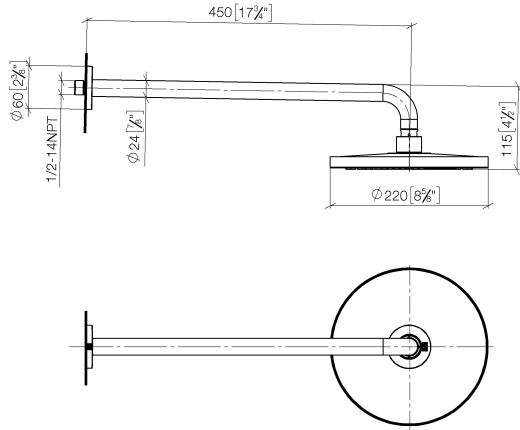

28 648 970

Fits: TARA, LISSÉ, VAIA, META

- 450mm projection
- rain shower Ø 220 mm
- PURE RAIN, max. flow rate 7 l/min (at 3 bar)
- Function from: 6 l/min
- rosette Ø 60 mm
- 1/2" connection
- with anti-scale system
- quick clearing
- WRAS
- This product can help a building meet the requirements of Green Building Rating Systems, e.g. LEED®, BREEAM®, DGNB

	Brushed Dark Platinum	28 648 970-99
	Chrome	28 648 970-00
	Brushed Platinum	28 648 970-06
	Platinum	28 648 970-08
	Dark Chrome	28 648 970-19
	Light Gold	28 648 970-26
	Brushed Light Gold	28 648 970-27
	Brushed Durabronze (23kt Gold)	28 648 970-28
	Matte Black	28 648 970-33
	Brushed Bronze	28 648 970-42
	Brushed Champagne (22kt Gold)	28 648 970-46
	Champagne (22kt Gold)	28 648 970-47
	Brushed Chrome	28 648 970-93

28 648 970

mm [inches]

Certificates

LGA_38655.

28 648 970

Parts for other finishes can be found here: [Chrome](#)

Spare parts list

No.	Item Number	Name	Quantity used	Delivery time
1	04 30 31 032 00 90	fixing set	1	2
2	09 17 20 120 90	holder	1	2
3	09 14 10 150 90	seal	2	2
4	09 27 97 015-99	rosette	1	30
5	90 11 03 070 00-99	pipe	1	30
6	09 23 01 075 90	insert	1	2
7	90 12 05 092 20-99	shower	1	30
8	90 30 09 069 00 90	key	1	2