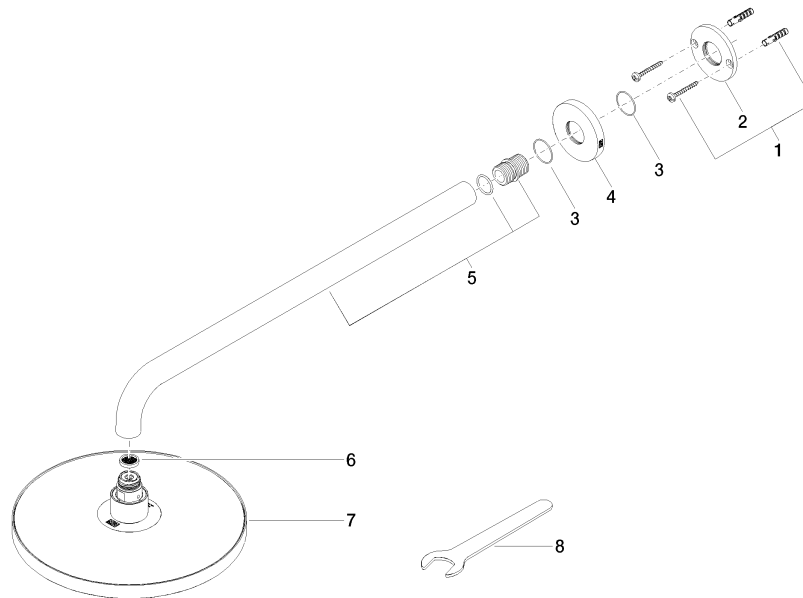

EDITION PRO Rain shower with wall fixing 220 mm - Matte Black

28 649 626

- 450mm projection
- rain flow
- with anti-scale system
- rain shower Ø 220 mm
- rosette Ø 60 mm
- 1/2" connection
- max. flow 14 l/min
- quick clearing

	Matte Black	28 649 626-33
	Chrome	28 649 626-00
	Brushed Chrome	28 649 626-93

EDITION PRO Rain shower with wall fixing 220 mm - Matte Black

28 649 626

mm [inches]

Flow rate chart

Certificates

WRAS_2212012. LGA_38655.

EDITION PRO Rain shower with wall fixing 220 mm - Matte Black

28 649 626

Parts for other finishes can be found here: [Chrome](#)

Spare parts list

No.	Item Number	Name	Quantity used	Delivery time
1	04 30 31 032 00 90	fixing set	1	2
2	09 17 20 120 90	holder	1	2
3	09 14 10 150 90	seal	1	2
4	09 27 97 015-33	rosette	1	30
5	90 11 03 070 00-33	pipe	1	30
6	09 23 01 075 90	insert	1	2
7	04 12 05 092 00-33	shower	1	30
8	90 30 09 069 00 90	key	1	2