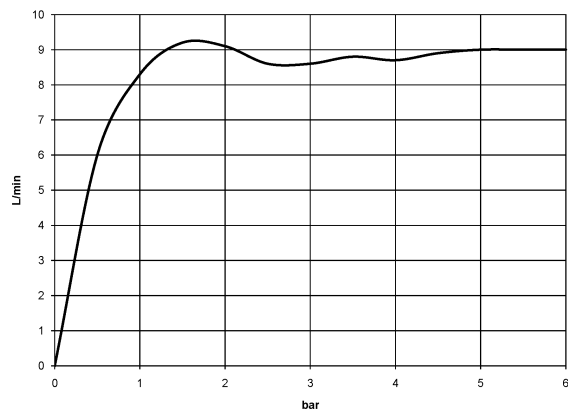

	Matte Black	28 649 626-33
	Chrome	28 649 626-00
	Brushed Chrome	28 649 626-93

EDITION PRO Rain shower with wall fixing 220 mm - Matte Black

28 649 626

mm [inches]

Flow rate chart

Certificates

WRAS_2212012. LGA_38655.