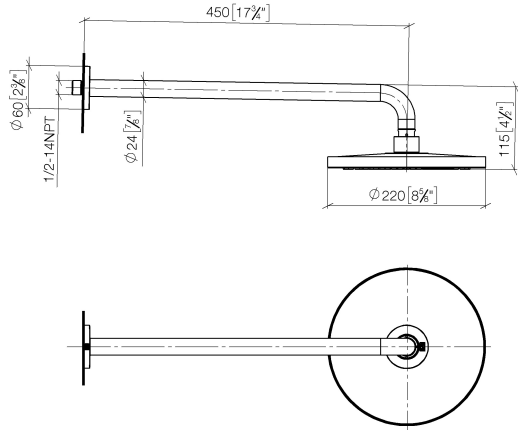

EDITION PRO Rain shower with wall fixing 220 mm - Matte Black

28 649 626

- 450mm projection
- rain flow
- with anti-scale system
- rain shower Ø 220 mm
- rosette Ø 60 mm
- 1/2" connection
- max. flow 14 l/min
- quick clearing

	Matte Black	28 649 626-33
	Chrome	28 649 626-00
	Brushed Chrome	28 649 626-93

EDITION PRO Rain shower with wall fixing 220 mm - Matte Black

28 649 626

mm [inches]

Flow rate chart

Certificates

WRAS_2212012. LGA_38655.

EDITION PRO Rain shower with wall fixing 220 mm - Matte Black

28 649 626

Parts for other finishes can be found here: [Chrome](#)

Spare parts list

No.	Item Number	Name	Quantity used	Delivery time
1	04 30 31 032 00 90	fixing set	1	2
2	09 17 20 120 90	holder	1	2
3	09 14 10 150 90	seal	1	2
4	09 27 97 015-33	rosette	1	30
5	90 11 03 070 00-33	pipe	1	30
6	09 23 01 075 90	insert	1	2
7	04 12 05 092 00-33	shower	1	30
8	90 30 09 069 00 90	key	1	2