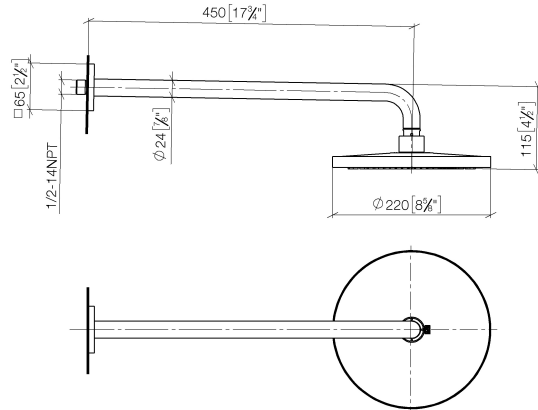

Rain shower with wall fixing 220 mm - Platinum

IMO

28 649 670

- 450mm projection
- rain shower Ø 220 mm
- PURE RAIN, max. flow rate 14 l/min (at 3 bar)
- Function from: 7 l/min
- rosette 65 x 65 mm
- 1/2" connection
- with anti-scale system
- quick clearing
- WRAS 1707033

Recommended miscellaneous

Concealed wall elbow -

35 085 970 90

- max. recess depth 163 mm
- min. recess depth 90 mm

28 649 670

mm [inches]

Flow rate chart

Certificates

WRAS_2212012. LGA_38655.

28 649 670

Spare parts list

No.	Item Number	Name	Quantity used	Delivery time
1	04 30 31 032 00 90	fixing set	1	2
2	09 17 20 120 90	holder	1	2
3	09 14 10 150 90	seal	2	2
4	09 27 67 015-08	rosette	1	40
5	90 31 11 038 00 90	pin	1	2
6	90 11 03 070 00-08	pipe	1	40
7	09 23 01 075 90	insert	1	2
8	04 12 05 092 00-08	shower	1	40
9	90 30 09 069 00 90	key	1	2