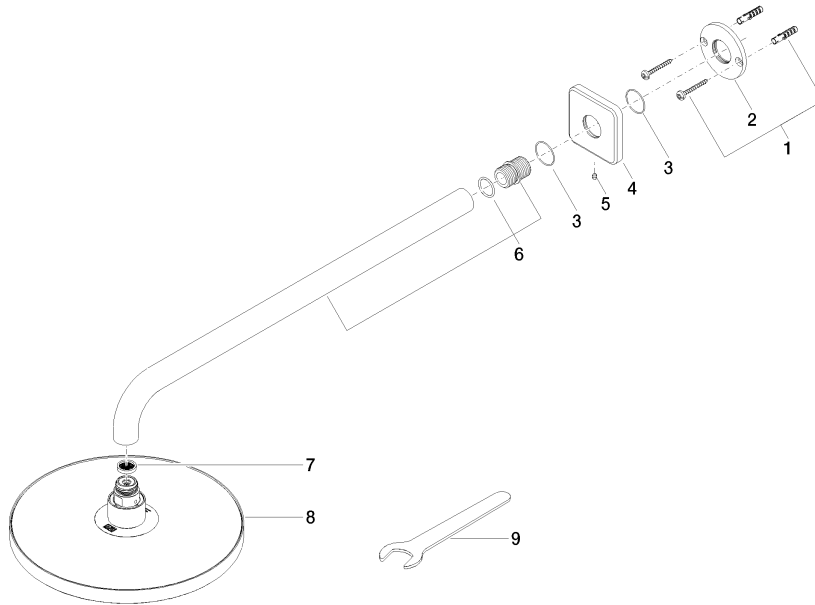

Rain shower with wall fixing 220 mm - Platinum

IMO

28 649 670

- 450mm projection
- rain shower Ø 220 mm
- PURE RAIN, max. flow rate 14 l/min (at 3 bar)
- Function from: 7 l/min
- rosette 65 x 65 mm
- 1/2" connection
- with anti-scale system
- quick clearing
- WRAS 1707033

Recommended miscellaneous

Concealed wall elbow -

35 085 970 90

- max. recess depth 163 mm
- min. recess depth 90 mm

28 649 670

mm [inches]

Flow rate chart

Certificates

WRAS_2212012. LGA_38655.

28 649 670

Spare parts list

No.	Item Number	Name	Quantity used	Delivery time
1	04 30 31 032 00 90	fixing set	1	2
2	09 17 20 120 90	holder	1	2
3	09 14 10 150 90	seal	2	2
4	09 27 67 015-08	rosette	1	40
5	90 31 11 038 00 90	pin	1	2
6	90 11 03 070 00-08	pipe	1	40
7	09 23 01 075 90	insert	1	2
8	04 12 05 092 00-08	shower	1	40
9	90 30 09 069 00 90	key	1	2