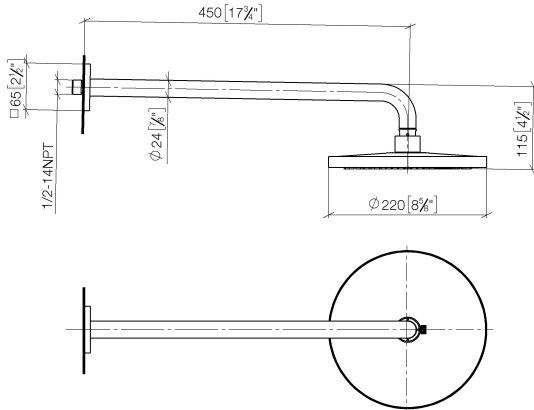

Rain shower with wall fixing 220 mm - Dark Chrome

IMO

28 649 670

- 450mm projection
- rain shower Ø 220 mm
- PURE RAIN, max. flow rate 14 l/min (at 3 bar)
- Function from: 7 l/min
- rosette 65 x 65 mm
- 1/2" connection
- with anti-scale system
- quick clearing
- WRAS 1707033

Recommended miscellaneous

- Concealed wall elbow -** 35 085 970 90
- max. recess depth 163 mm
 - min. recess depth 90 mm

28 649 670

mm [inches]

Flow rate chart

Certificates

WRAS_2212012. LGA_38655.

28 649 670

Spare parts list

No.	Item Number	Name	Quantity used	Delivery time
1	04 30 31 032 00 90	fixing set	1	2
2	09 17 20 120 90	holder	1	2
3	09 14 10 150 90	seal	2	2
4	09 27 67 015-19	rosette	1	60
5	90 31 11 038 00 90	pin	1	2
6	90 11 03 070 00-19	pipe	1	20
7	09 23 01 075 90	insert	1	2
8	04 12 05 092 00-19	shower	1	20
9	90 30 09 069 00 90	key	1	2