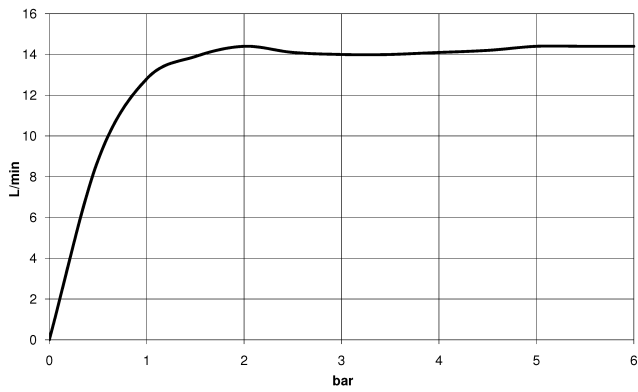

Rain shower with wall fixing 220 mm - Dark Chrome

IMO

28 649 670

- 450mm projection
- rain shower Ø 220 mm
- PURE RAIN, max. flow rate 14 l/min (at 3 bar)
- Function from: 7 l/min
- rosette 65 x 65 mm
- 1/2" connection
- with anti-scale system
- quick clearing
- WRAS 1707033

Recommended miscellaneous

- Concealed wall elbow -** 35 085 970 90
- max. recess depth 163 mm
 - min. recess depth 90 mm

28 649 670

mm [inches]

Flow rate chart

Certificates

WRAS_2212012. LGA_38655.

28 649 670