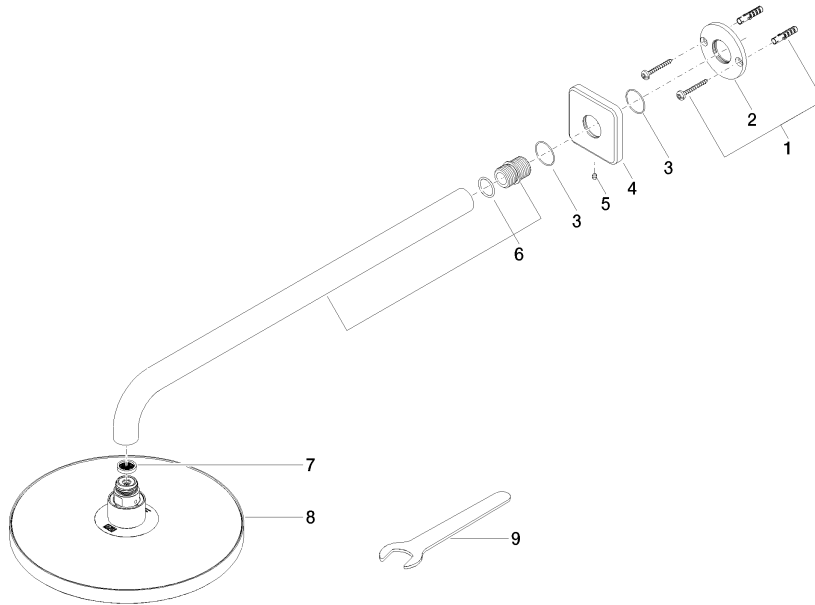

Rain shower with wall fixing 220 mm - Dark Chrome

IMO

28 649 670

- 450mm projection
- rain shower Ø 220 mm
- PURE RAIN, max. flow rate 14 l/min (at 3 bar)
- Function from: 7 l/min
- rosette 65 x 65 mm
- 1/2" connection
- with anti-scale system
- quick clearing
- WRAS 1707033

Recommended miscellaneous

- Concealed wall elbow -** 35 085 970 90
- max. recess depth 163 mm
 - min. recess depth 90 mm

28 649 670

mm [inches]

Flow rate chart

Certificates

WRAS_2212012. LGA_38655.

28 649 670

Spare parts list

No.	Item Number	Name	Quantity used	Delivery time
1	04 30 31 032 00 90	fixing set	1	2
2	09 17 20 120 90	holder	1	2
3	09 14 10 150 90	seal	2	2
4	09 27 67 015-19	rosette	1	60
5	90 31 11 038 00 90	pin	1	2
6	90 11 03 070 00-19	pipe	1	20
7	09 23 01 075 90	insert	1	2
8	04 12 05 092 00-19	shower	1	20
9	90 30 09 069 00 90	key	1	2