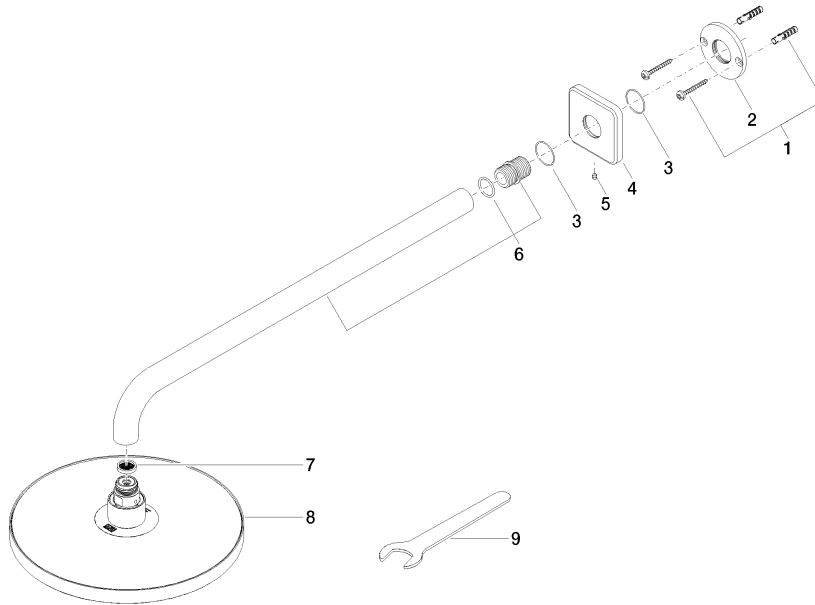

Rain shower with wall fixing 220 mm - Brushed Champagne (22kt Gold)

IMO

28 649 670

- 450mm projection
- rain shower Ø 220 mm
- PURE RAIN, max. flow rate 14 l/min (at 3 bar)
- Function from: 7 l/min
- rosette 65 x 65 mm
- 1/2" connection
- with anti-scale system
- quick clearing
- WRAS 1707033

Recommended miscellaneous

- Concealed wall elbow -**
- max. recess depth 163 mm
 - min. recess depth 90 mm

35 085 970 90

28 649 670

mm [inches]

Flow rate chart

Certificates

WRAS_2212012. LGA_38655.

28 649 670

Spare parts list

No.	Item Number	Name	Quantity used	Delivery time
1	04 30 31 032 00 90	fixing set	1	2
2	09 17 20 120 90	holder	1	2
3	09 14 10 150 90	seal	2	2
4	09 27 67 015-46	rosette	1	30
5	90 31 11 038 00 90	pin	1	2
6	90 11 03 070 00-46	pipe	1	30
7	09 23 01 075 90	insert	1	2
8	04 12 05 092 00-46	shower	1	60
9	90 30 09 069 00 90	key	1	2