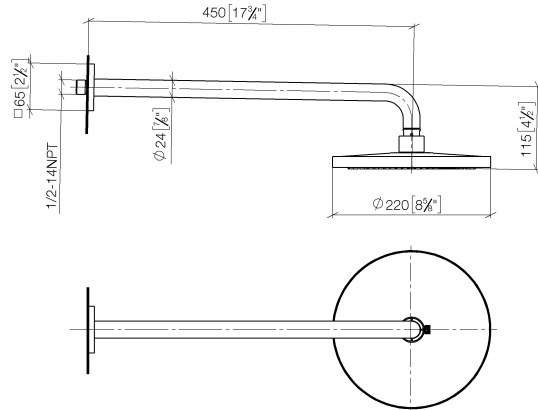

Rain shower with wall fixing 220 mm - Brushed Champagne (22kt Gold)

IMO

28 649 670

- 450mm projection
- rain shower Ø 220 mm
- PURE RAIN, max. flow rate 14 l/min (at 3 bar)
- Function from: 7 l/min
- rosette 65 x 65 mm
- 1/2" connection
- with anti-scale system
- quick clearing
- WRAS 1707033

Recommended miscellaneous

- Concealed wall elbow -**
- max. recess depth 163 mm
 - min. recess depth 90 mm

35 085 970 90

28 649 670

mm [inches]

Flow rate chart

Certificates

WRAS_2212012. LGA_38655.

28 649 670

Spare parts list

No.	Item Number	Name	Quantity used	Delivery time
1	04 30 31 032 00 90	fixing set	1	2
2	09 17 20 120 90	holder	1	2
3	09 14 10 150 90	seal	2	2
4	09 27 67 015-46	rosette	1	30
5	90 31 11 038 00 90	pin	1	2
6	90 11 03 070 00-46	pipe	1	30
7	09 23 01 075 90	insert	1	2
8	04 12 05 092 00-46	shower	1	60
9	90 30 09 069 00 90	key	1	2