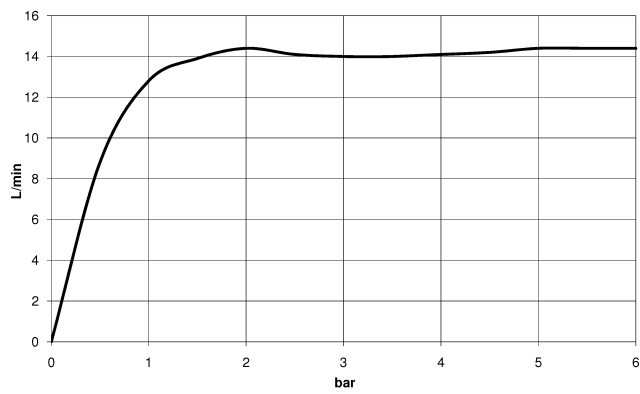

Rain shower with wall fixing 220 mm - Brushed Champagne (22kt Gold)

IMO

28 649 670

- 450mm projection
- rain shower Ø 220 mm
- PURE RAIN, max. flow rate 14 l/min (at 3 bar)
- Function from: 7 l/min
- rosette 65 x 65 mm
- 1/2" connection
- with anti-scale system
- quick clearing
- WRAS 1707033

Recommended miscellaneous

- Concealed wall elbow -**
- max. recess depth 163 mm
 - min. recess depth 90 mm

35 085 970 90

28 649 670

mm [inches]

Flow rate chart

Certificates

WRAS_2212012. LGA_38655.