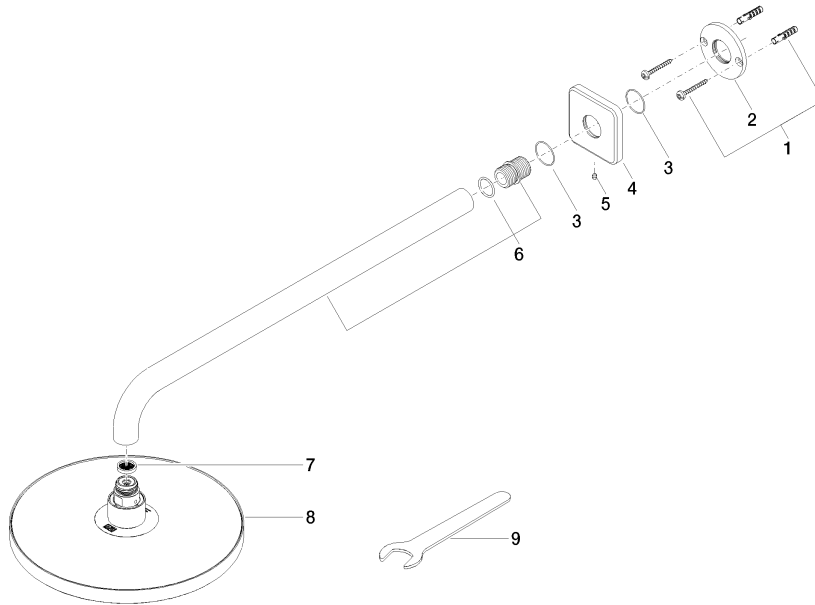

Rain shower with wall fixing 220 mm - Champagne (22kt Gold)

IMO

28 649 670

- 450mm projection
- rain shower Ø 220 mm
- PURE RAIN, max. flow rate 14 l/min (at 3 bar)
- Function from: 7 l/min
- rosette 65 x 65 mm
- 1/2" connection
- with anti-scale system
- quick clearing
- WRAS 1707033

Recommended miscellaneous

- Concealed wall elbow -** 35 085 970 90
- max. recess depth 163 mm
 - min. recess depth 90 mm

28 649 670

mm [inches]

Flow rate chart

Certificates

WRAS_2212012. LGA_38655.

28 649 670

Spare parts list

No.	Item Number	Name	Quantity used	Delivery time
1	04 30 31 032 00 90	fixing set	1	2
2	09 17 20 120 90	holder	1	2
3	09 14 10 150 90	seal	2	2
4	09 27 67 015-47	rosette	1	30
5	90 31 11 038 00 90	pin	1	2
6	90 11 03 070 00-47	pipe	1	30
7	09 23 01 075 90	insert	1	2
8	04 12 05 092 00-47	shower	1	60
9	90 30 09 069 00 90	key	1	2