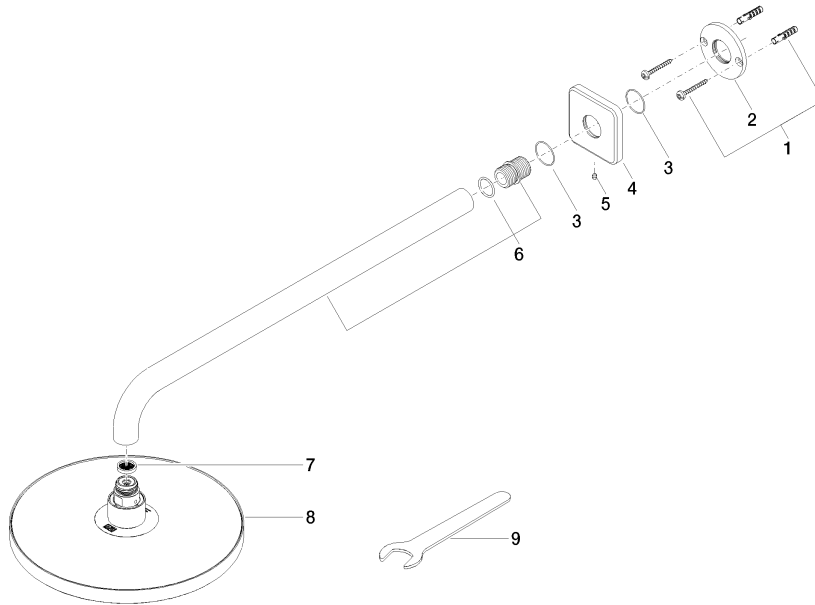

Rain shower with wall fixing 220 mm - Brushed Dark Platinum

IMO

28 649 670

- 450mm projection
- rain shower Ø 220 mm
- PURE RAIN, max. flow rate 14 l/min (at 3 bar)
- Function from: 7 l/min
- rosette 65 x 65 mm
- 1/2" connection
- with anti-scale system
- quick clearing
- WRAS 1707033

Recommended miscellaneous

- Concealed wall elbow -** 35 085 970 90
- max. recess depth 163 mm
 - min. recess depth 90 mm

28 649 670

mm [inches]

Flow rate chart

Certificates

WRAS_2212012. LGA_38655.

28 649 670

Spare parts list

No.	Item Number	Name	Quantity used	Delivery time
1	04 30 31 032 00 90	fixing set	1	2
2	09 17 20 120 90	holder	1	2
3	09 14 10 150 90	seal	2	2
4	09 27 67 015-99	rosette	1	30
5	90 31 11 038 00 90	pin	1	2
6	90 11 03 070 00-99	pipe	1	30
7	09 23 01 075 90	insert	1	2
8	04 12 05 092 00-99	shower	1	30
9	90 30 09 069 00 90	key	1	2