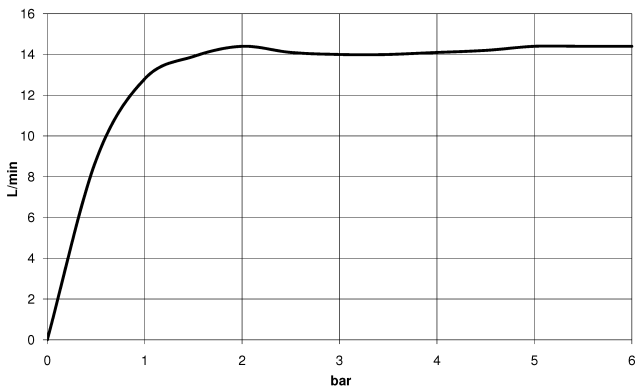

Rain shower with wall fixing 220 mm - Brushed Platinum

TARA

28 649 970

- 450mm projection
- rain shower Ø 220 mm
- PURE RAIN, max. flow rate 14 l/min (at 3 bar)
- Function from: 7 l/min
- rosette Ø 60 mm
- 1/2" connection
- with anti-scale system
- quick clearing
- WRAS 1707033

Recommended miscellaneous

- Concealed wall elbow -** 35 085 970 90
- max. recess depth 163 mm
 - min. recess depth 90 mm

28 649 970

mm [inches]

Flow rate chart

Certificates

WRAS_2212012.

DVGW_DW-
6517DN0118.