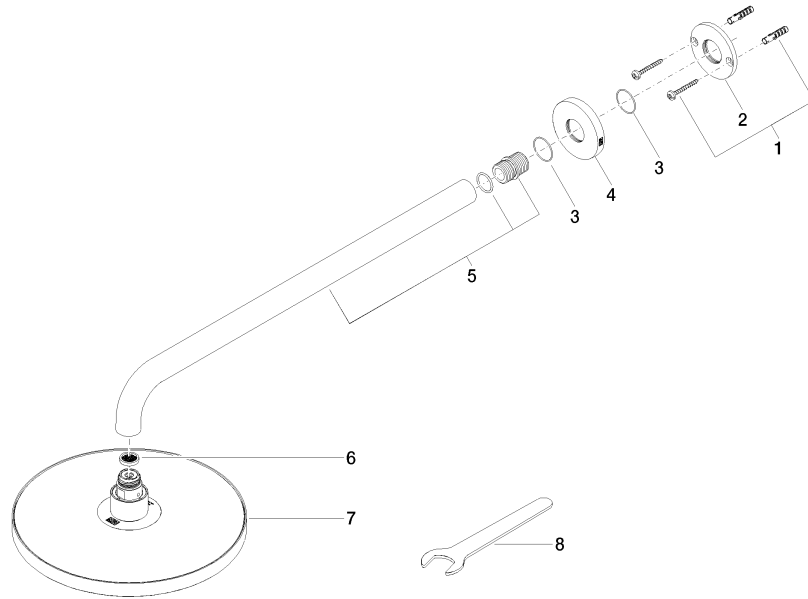

Rain shower with wall fixing 220 mm - Brushed Platinum

TARA

28 649 970

- 450mm projection
- rain shower Ø 220 mm
- PURE RAIN, max. flow rate 14 l/min (at 3 bar)
- Function from: 7 l/min
- rosette Ø 60 mm
- 1/2" connection
- with anti-scale system
- quick clearing
- WRAS 1707033

Fits: TARA, LISSÉ, VAIA, META

	Brushed Platinum	28 649 970-06
	Chrome	28 649 970-00
	Platinum	28 649 970-08
	Dark Chrome	28 649 970-19
	Light Gold	28 649 970-26
	Brushed Light Gold	28 649 970-27
	Brushed Durabrass (23kt Gold)	28 649 970-28
	Matte Black	28 649 970-33
	Brushed Bronze	28 649 970-42
	Brushed Champagne (22kt Gold)	28 649 970-46
	Champagne (22kt Gold)	28 649 970-47
	Brushed Chrome	28 649 970-93
	Brushed Dark Platinum	28 649 970-99

Recommended miscellaneous

- Concealed wall elbow -** 35 085 970 90
- max. recess depth 163 mm
 - min. recess depth 90 mm

28 649 970

mm [inches]

Flow rate chart

Certificates

WRAS_2212012.

DVGW_DW-
6517DN0118.

LGA_38655.

28 649 970

Spare parts list

No.	Item Number	Name	Quantity used	Delivery time
1	04 30 31 032 00 90	fixing set	1	2
2	09 17 20 120 90	holder	1	2
3	09 14 10 150 90	seal	2	2
4	09 27 97 015-06	rosette	1	10
5	90 11 03 070 00-06	pipe	1	10
6	09 23 01 075 90	insert	1	2
7	04 12 05 092 00-06	shower	1	10
8	90 30 09 069 00 90	key	1	2