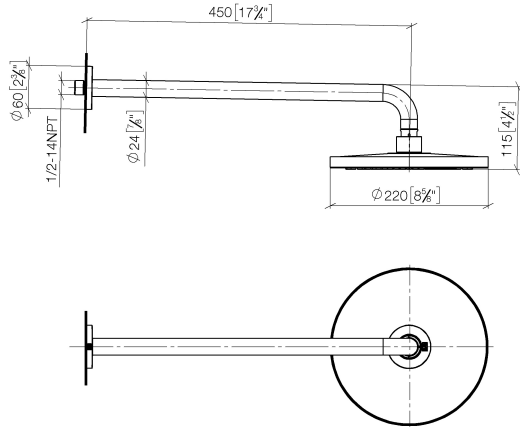

Rain shower with wall fixing 220 mm - Platinum

TARA

28 649 970

- 450mm projection
- rain shower Ø 220 mm
- PURE RAIN, max. flow rate 14 l/min (at 3 bar)
- Function from: 7 l/min
- rosette Ø 60 mm
- 1/2" connection
- with anti-scale system
- quick clearing
- WRAS 1707033

Fits: TARA, LISSÉ, VAIA, META

	Platinum	28 649 970-08
	Chrome	28 649 970-00
	Brushed Platinum	28 649 970-06
	Dark Chrome	28 649 970-19
	Light Gold	28 649 970-26
	Brushed Light Gold	28 649 970-27
	Brushed Durabrass (23kt Gold)	28 649 970-28
	Matte Black	28 649 970-33
	Brushed Bronze	28 649 970-42
	Brushed Champagne (22kt Gold)	28 649 970-46
	Champagne (22kt Gold)	28 649 970-47
	Brushed Chrome	28 649 970-93
	Brushed Dark Platinum	28 649 970-99

Recommended miscellaneous

- Concealed wall elbow -** 35 085 970 90
- max. recess depth 163 mm
 - min. recess depth 90 mm

28 649 970

mm [inches]

Flow rate chart

Certificates

WRAS_2212012.

DVGW_DW-
6517DN0118.

LGA_38655.

28 649 970

Spare parts list

No.	Item Number	Name	Quantity used	Delivery time
1	04 30 31 032 00 90	fixing set	1	2
2	09 17 20 120 90	holder	1	2
3	09 14 10 150 90	seal	2	2
4	09 27 97 015-08	rosette	1	40
5	90 11 03 070 00-08	pipe	1	40
6	09 23 01 075 90	insert	1	2
7	04 12 05 092 00-08	shower	1	40
8	90 30 09 069 00 90	key	1	2