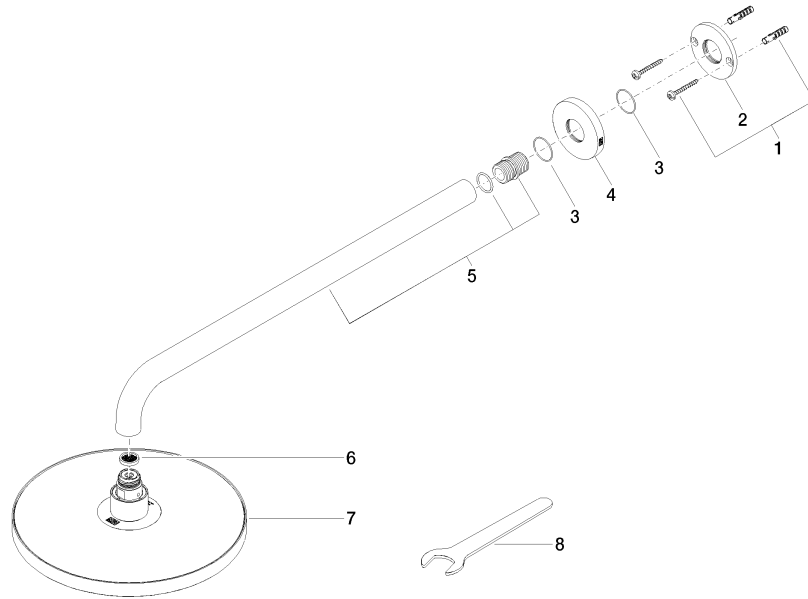

Rain shower with wall fixing 220 mm - Platinum

TARA

28 649 970

- 450mm projection
- rain shower Ø 220 mm
- PURE RAIN, max. flow rate 14 l/min (at 3 bar)
- Function from: 7 l/min
- rosette Ø 60 mm
- 1/2" connection
- with anti-scale system
- quick clearing
- WRAS 1707033

Fits: TARA, LISSÉ, VAIA, META

	Platinum	28 649 970-08
	Chrome	28 649 970-00
	Brushed Platinum	28 649 970-06
	Dark Chrome	28 649 970-19
	Light Gold	28 649 970-26
	Brushed Light Gold	28 649 970-27
	Brushed Durabrass (23kt Gold)	28 649 970-28
	Matte Black	28 649 970-33
	Brushed Bronze	28 649 970-42
	Brushed Champagne (22kt Gold)	28 649 970-46
	Champagne (22kt Gold)	28 649 970-47
	Brushed Chrome	28 649 970-93
	Brushed Dark Platinum	28 649 970-99

Recommended miscellaneous

- Concealed wall elbow -** 35 085 970 90
- max. recess depth 163 mm
 - min. recess depth 90 mm

28 649 970

mm [inches]

Flow rate chart

Certificates

WRAS_2212012.

DVGW_DW-
6517DN0118.

LGA_38655.

28 649 970

Spare parts list

No.	Item Number	Name	Quantity used	Delivery time
1	04 30 31 032 00 90	fixing set	1	2
2	09 17 20 120 90	holder	1	2
3	09 14 10 150 90	seal	2	2
4	09 27 97 015-08	rosette	1	40
5	90 11 03 070 00-08	pipe	1	40
6	09 23 01 075 90	insert	1	2
7	04 12 05 092 00-08	shower	1	40
8	90 30 09 069 00 90	key	1	2