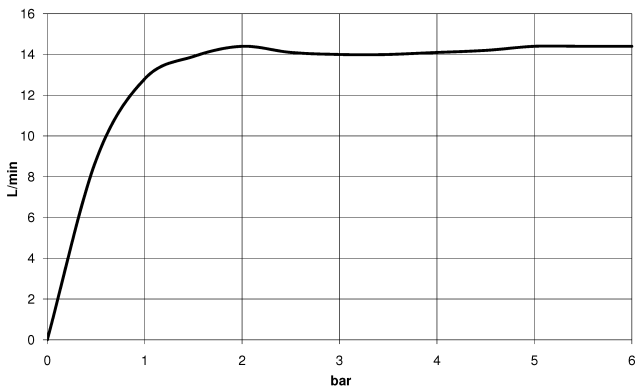

Rain shower with wall fixing 220 mm - Dark Chrome

TARA

28 649 970

- 450mm projection
- rain shower Ø 220 mm
- PURE RAIN, max. flow rate 14 l/min (at 3 bar)
- Function from: 7 l/min
- rosette Ø 60 mm
- 1/2" connection
- with anti-scale system
- quick clearing
- WRAS 1707033

Recommended miscellaneous

- Concealed wall elbow -** 35 085 970 90
- max. recess depth 163 mm
 - min. recess depth 90 mm

28 649 970

mm [inches]

Flow rate chart

Certificates

WRAS_2212012.

DVGW_DW-
6517DN0118.