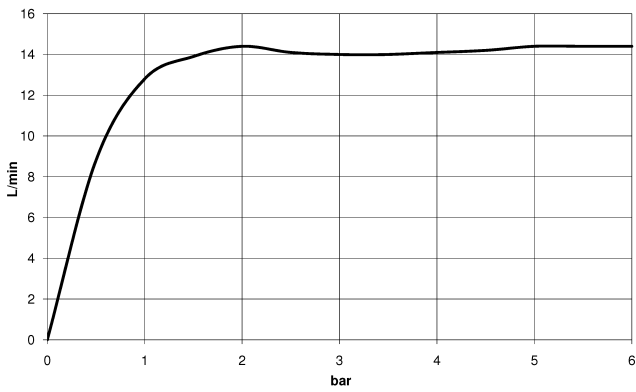

Rain shower with wall fixing 220 mm - Light Gold

TARA

28 649 970

- 450mm projection
- rain shower Ø 220 mm
- PURE RAIN, max. flow rate 14 l/min (at 3 bar)
- Function from: 7 l/min
- rosette Ø 60 mm
- 1/2" connection
- with anti-scale system
- quick clearing
- WRAS

Recommended miscellaneous

- Concealed wall elbow -** 35 085 970 90
- min. recess depth 90 mm
 - max. recess depth 163 mm

28 649 970

mm [inches]

Flow rate chart

Certificates

WRAS_2212012.

DVGW_DW-
6517DN0118.