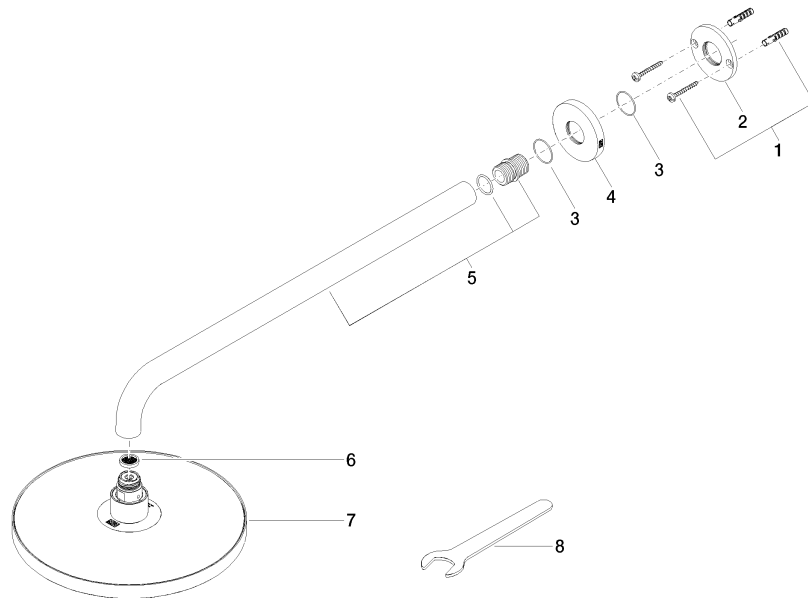

Rain shower with wall fixing 220 mm - Light Gold

TARA

28 649 970

- 450mm projection
- rain shower Ø 220 mm
- PURE RAIN, max. flow rate 14 l/min (at 3 bar)
- Function from: 7 l/min
- rosette Ø 60 mm
- 1/2" connection
- with anti-scale system
- quick clearing
- WRAS

Fits: TARA, LISSÉ, VAIA, META

	Light Gold	28 649 970-26
	Chrome	28 649 970-00
	Brushed Platinum	28 649 970-06
	Platinum	28 649 970-08
	Dark Chrome	28 649 970-19
	Brushed Light Gold	28 649 970-27
	Brushed Durabrass (23kt Gold)	28 649 970-28
	Matte Black	28 649 970-33
	Brushed Bronze	28 649 970-42
	Brushed Champagne (22kt Gold)	28 649 970-46
	Champagne (22kt Gold)	28 649 970-47
	Brushed Chrome	28 649 970-93
	Brushed Dark Platinum	28 649 970-99

Recommended miscellaneous

- Concealed wall elbow -** 35 085 970 90
- min. recess depth 90 mm
 - max. recess depth 163 mm

28 649 970

mm [inches]

Flow rate chart

Certificates

WRAS_2212012.

DVGW_DW-
6517DN0118.

LGA_38655.

28 649 970

Spare parts list

No.	Item Number	Name	Quantity used	Delivery time
1	04 30 31 032 00 90	fixing set	1	2
2	09 17 20 120 90	holder	1	2
3	09 14 10 150 90	seal	2	2
4	09 27 97 015-26	rosette	1	60
5	90 11 03 070 00-26	pipe	1	30
6	09 23 01 075 90	insert	1	2
7	04 12 05 092 00-26	shower	1	60
8	90 30 09 069 00 90	key	1	2