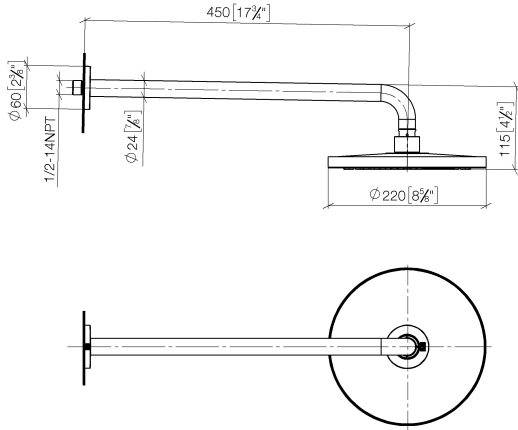

Rain shower with wall fixing 220 mm - Light Gold

TARA

28 649 970

- 450mm projection
- rain shower Ø 220 mm
- PURE RAIN, max. flow rate 14 l/min (at 3 bar)
- Function from: 7 l/min
- rosette Ø 60 mm
- 1/2" connection
- with anti-scale system
- quick clearing
- WRAS

Fits: TARA, LISSÉ, VAIA, META

	Light Gold	28 649 970-26
	Chrome	28 649 970-00
	Brushed Platinum	28 649 970-06
	Platinum	28 649 970-08
	Dark Chrome	28 649 970-19
	Brushed Light Gold	28 649 970-27
	Brushed Durabrass (23kt Gold)	28 649 970-28
	Matte Black	28 649 970-33
	Brushed Bronze	28 649 970-42
	Brushed Champagne (22kt Gold)	28 649 970-46
	Champagne (22kt Gold)	28 649 970-47
	Brushed Chrome	28 649 970-93
	Brushed Dark Platinum	28 649 970-99

Recommended miscellaneous

- Concealed wall elbow -** 35 085 970 90
- min. recess depth 90 mm
 - max. recess depth 163 mm

28 649 970

mm [inches]

Flow rate chart

Certificates

WRAS_2212012.

DVGW_DW-
6517DN0118.

LGA_38655.

28 649 970

Spare parts list

No.	Item Number	Name	Quantity used	Delivery time
1	04 30 31 032 00 90	fixing set	1	2
2	09 17 20 120 90	holder	1	2
3	09 14 10 150 90	seal	2	2
4	09 27 97 015-26	rosette	1	60
5	90 11 03 070 00-26	pipe	1	30
6	09 23 01 075 90	insert	1	2
7	04 12 05 092 00-26	shower	1	60
8	90 30 09 069 00 90	key	1	2