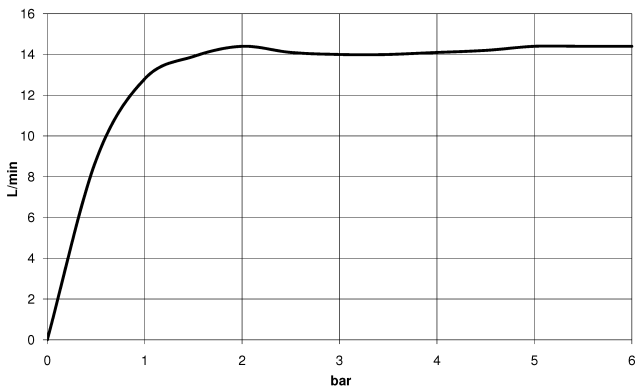

Rain shower with wall fixing 220 mm - Brushed Durabross (23kt Gold)

TARA

28 649 970

- 450mm projection
- rain shower Ø 220 mm
- PURE RAIN, max. flow rate 14 l/min (at 3 bar)
- Function from: 7 l/min
- rosette Ø 60 mm
- 1/2" connection
- with anti-scale system
- quick clearing
- WRAS 1707033

Recommended miscellaneous

Concealed wall elbow -

- max. recess depth 163 mm
- min. recess depth 90 mm

35 085 970 90

28 649 970

mm [inches]

Flow rate chart

Certificates