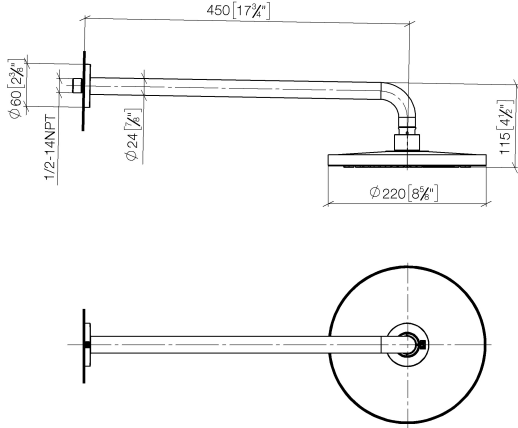

Rain shower with wall fixing 220 mm - Brushed Durabross (23kt Gold)

TARA

28 649 970

- 450mm projection
- rain shower Ø 220 mm
- PURE RAIN, max. flow rate 14 l/min (at 3 bar)
- Function from: 7 l/min
- rosette Ø 60 mm
- 1/2" connection
- with anti-scale system
- quick clearing
- WRAS 1707033

Recommended miscellaneous

Concealed wall elbow -

- max. recess depth 163 mm
- min. recess depth 90 mm

35 085 970 90

28 649 970

mm [inches]

Flow rate chart

Certificates

WRAS_2212012.

DVGW_DW-
6517DN0118.

LGA_38655.

28 649 970

Spare parts list

No.	Item Number	Name	Quantity used	Delivery time
1	04 30 31 032 00 90	fixing set	1	2
2	09 17 20 120 90	holder	1	2
3	09 14 10 150 90	seal	2	2
4	09 27 97 015-28	rosette	1	20
5	90 11 03 070 00-28	pipe	1	20
6	09 23 01 075 90	insert	1	2
7	04 12 05 092 00-28	shower	1	20
8	90 30 09 069 00 90	key	1	2