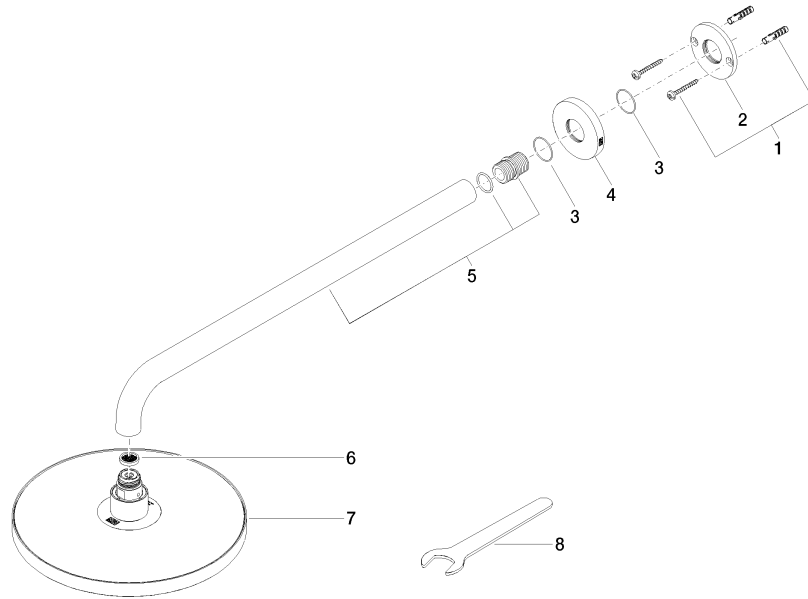

Rain shower with wall fixing 220 mm - Matte Black

TARA

28 649 970

- 450mm projection
- rain shower Ø 220 mm
- PURE RAIN, max. flow rate 14 l/min (at 3 bar)
- Function from: 7 l/min
- rosette Ø 60 mm
- 1/2" connection
- with anti-scale system
- quick clearing
- WRAS 1707033

Fits: TARA, LISSÉ, VAIA, META

	Matte Black	28 649 970-33
	Chrome	28 649 970-00
	Brushed Platinum	28 649 970-06
	Platinum	28 649 970-08
	Dark Chrome	28 649 970-19
	Light Gold	28 649 970-26
	Brushed Light Gold	28 649 970-27
	Brushed Durabronze (23kt Gold)	28 649 970-28
	Brushed Bronze	28 649 970-42
	Brushed Champagne (22kt Gold)	28 649 970-46
	Champagne (22kt Gold)	28 649 970-47
	Brushed Chrome	28 649 970-93
	Brushed Dark Platinum	28 649 970-99

Recommended miscellaneous

- Concealed wall elbow -** 35 085 970 90
- max. recess depth 163 mm
 - min. recess depth 90 mm

28 649 970

mm [inches]

Flow rate chart

Certificates

WRAS_2212012.

DVGW_DW-
6517DN0118.

LGA_38655.

28 649 970

Spare parts list

No.	Item Number	Name	Quantity used	Delivery time
1	04 30 31 032 00 90	fixing set	1	2
2	09 17 20 120 90	holder	1	2
3	09 14 10 150 90	seal	2	2
4	09 27 97 015-33	rosette	1	30
5	90 11 03 070 00-33	pipe	1	30
6	09 23 01 075 90	insert	1	2
7	04 12 05 092 00-33	shower	1	30
8	90 30 09 069 00 90	key	1	2