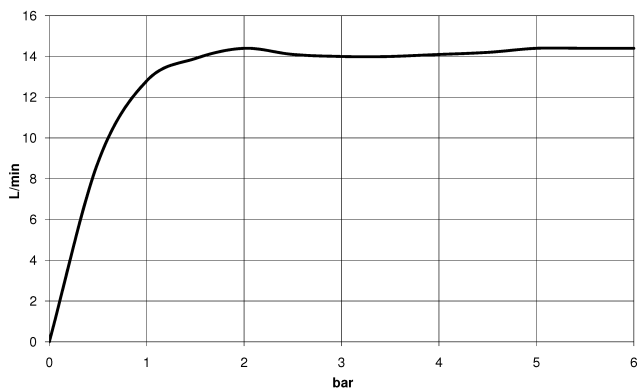

Rain shower with wall fixing 220 mm - Matte Black

TARA

28 649 970

- 450mm projection
- rain shower Ø 220 mm
- PURE RAIN, max. flow rate 14 l/min (at 3 bar)
- Function from: 7 l/min
- rosette Ø 60 mm
- 1/2" connection
- with anti-scale system
- quick clearing
- WRAS 1707033

Recommended miscellaneous

- Concealed wall elbow -** 35 085 970 90
- max. recess depth 163 mm
 - min. recess depth 90 mm

28 649 970

mm [inches]

Flow rate chart

Certificates

WRAS_2212012.

DVGW_DW-
6517DN0118.