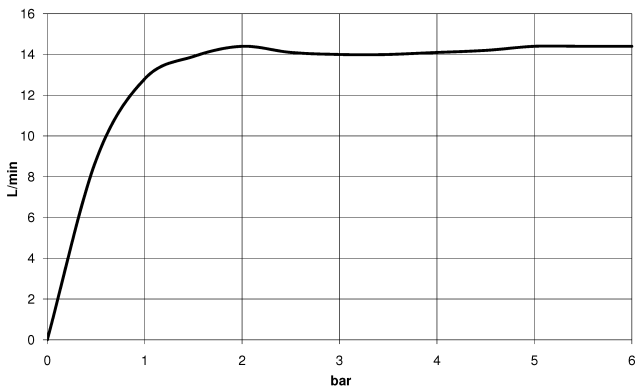

## Rain shower with wall fixing 220 mm - Brushed Bronze

TARA

28 649 970

- 450mm projection
- rain shower Ø 220 mm
- PURE RAIN, max. flow rate 14 l/min (at 3 bar)
- Function from: 7 l/min
- rosette Ø 60 mm
- 1/2" connection
- with anti-scale system
- quick clearing
- WRAS 1707033

### Recommended miscellaneous

- Concealed wall elbow -** 35 085 970 90
- min. recess depth 90 mm
  - max. recess depth 163 mm

28 649 970

mm [inches]

Flow rate chart

Certificates

WRAS\_2212012.

DVGW\_DW-  
6517DN0118.