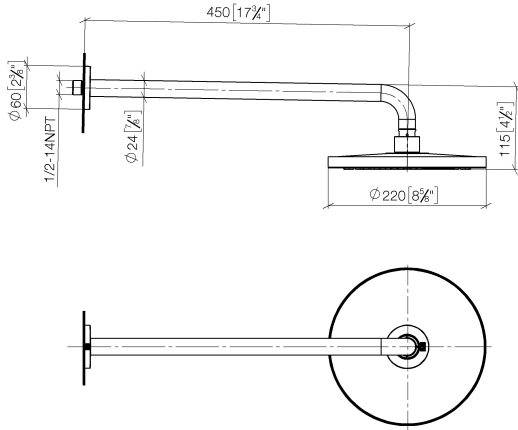

Rain shower with wall fixing 220 mm - Brushed Champagne (22kt Gold)

TARA

28 649 970

- 450mm projection
- rain shower Ø 220 mm
- PURE RAIN, max. flow rate 14 l/min (at 3 bar)
- Function from: 7 l/min
- rosette Ø 60 mm
- 1/2" connection
- with anti-scale system
- quick clearing
- WRAS 1707033

Fits: TARA, LISSÉ, VAIA, META

	Brushed Champagne (22kt Gold)	28 649 970-46
	Chrome	28 649 970-00
	Brushed Platinum	28 649 970-06
	Platinum	28 649 970-08
	Dark Chrome	28 649 970-19
	Light Gold	28 649 970-26
	Brushed Light Gold	28 649 970-27
	Brushed Durabrass (23kt Gold)	28 649 970-28
	Matte Black	28 649 970-33
	Brushed Bronze	28 649 970-42
	Champagne (22kt Gold)	28 649 970-47
	Brushed Chrome	28 649 970-93
	Brushed Dark Platinum	28 649 970-99

Recommended miscellaneous

- Concealed wall elbow -** 35 085 970 90
- max. recess depth 163 mm
 - min. recess depth 90 mm

28 649 970

mm [inches]

Flow rate chart

Certificates

WRAS_2212012.

DVGW_DW-
6517DN0118.

LGA_38655.

28 649 970

Spare parts list

No.	Item Number	Name	Quantity used	Delivery time
1	04 30 31 032 00 90	fixing set	1	2
2	09 17 20 120 90	holder	1	2
3	09 14 10 150 90	seal	2	2
4	09 27 97 015-46	rosette	1	30
5	90 11 03 070 00-46	pipe	1	30
6	09 23 01 075 90	insert	1	2
7	04 12 05 092 00-46	shower	1	60
8	90 30 09 069 00 90	key	1	2