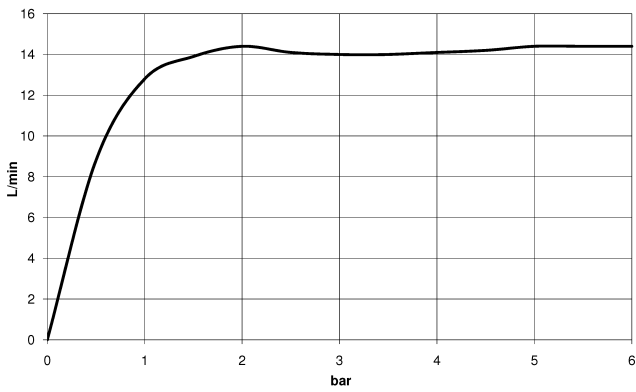

Rain shower with wall fixing 220 mm - Brushed Champagne (22kt Gold)

TARA

28 649 970

- 450mm projection
- rain shower Ø 220 mm
- PURE RAIN, max. flow rate 14 l/min (at 3 bar)
- Function from: 7 l/min
- rosette Ø 60 mm
- 1/2" connection
- with anti-scale system
- quick clearing
- WRAS 1707033

Recommended miscellaneous

- Concealed wall elbow -** 35 085 970 90
- max. recess depth 163 mm
 - min. recess depth 90 mm

28 649 970

mm [inches]

Flow rate chart

Certificates

WRAS_2212012.

DVGW_DW-
6517DN0118.