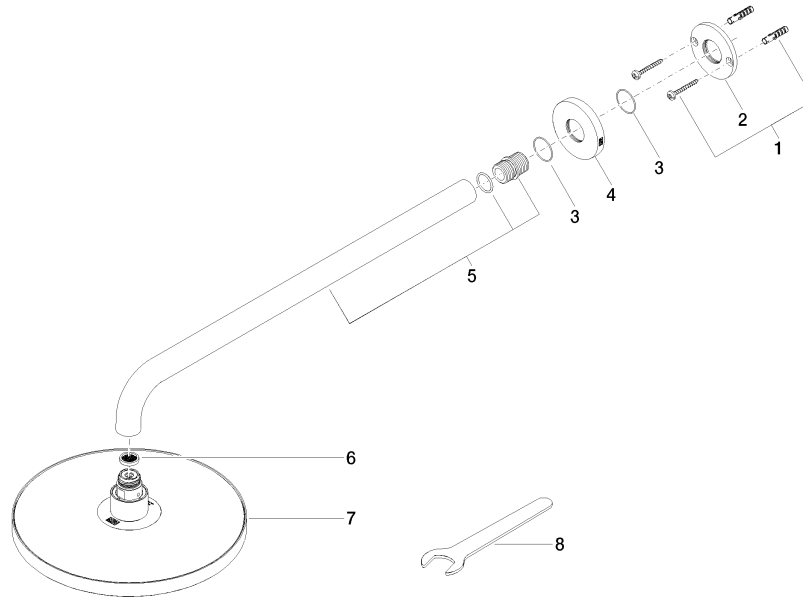

Rain shower with wall fixing 220 mm - Brushed Champagne (22kt Gold)

TARA

28 649 970

- 450mm projection
- rain shower Ø 220 mm
- PURE RAIN, max. flow rate 14 l/min (at 3 bar)
- Function from: 7 l/min
- rosette Ø 60 mm
- 1/2" connection
- with anti-scale system
- quick clearing
- WRAS 1707033

Fits: TARA, LISSÉ, VAIA, META

	Brushed Champagne (22kt Gold)	28 649 970-46
	Chrome	28 649 970-00
	Brushed Platinum	28 649 970-06
	Platinum	28 649 970-08
	Dark Chrome	28 649 970-19
	Light Gold	28 649 970-26
	Brushed Light Gold	28 649 970-27
	Brushed Durabrass (23kt Gold)	28 649 970-28
	Matte Black	28 649 970-33
	Brushed Bronze	28 649 970-42
	Champagne (22kt Gold)	28 649 970-47
	Brushed Chrome	28 649 970-93
	Brushed Dark Platinum	28 649 970-99

Recommended miscellaneous

- Concealed wall elbow -** 35 085 970 90
- max. recess depth 163 mm
 - min. recess depth 90 mm

28 649 970

mm [inches]

Flow rate chart

Certificates

WRAS_2212012.

DVGW_DW-
6517DN0118.

LGA_38655.

28 649 970

Spare parts list

No.	Item Number	Name	Quantity used	Delivery time
1	04 30 31 032 00 90	fixing set	1	2
2	09 17 20 120 90	holder	1	2
3	09 14 10 150 90	seal	2	2
4	09 27 97 015-46	rosette	1	30
5	90 11 03 070 00-46	pipe	1	30
6	09 23 01 075 90	insert	1	2
7	04 12 05 092 00-46	shower	1	60
8	90 30 09 069 00 90	key	1	2