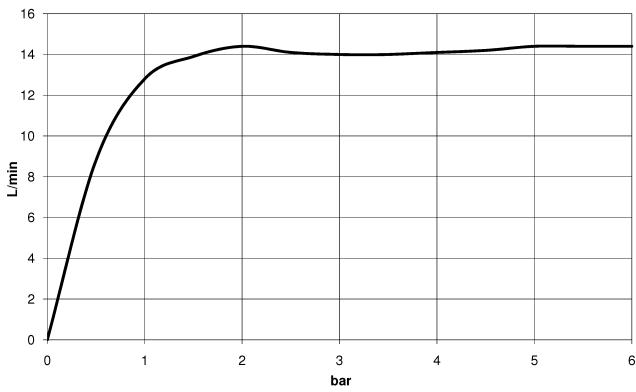

Rain shower with wall fixing 220 mm - Champagne (22kt Gold)

TARA

28 649 970

- 450mm projection
- rain shower Ø 220 mm
- PURE RAIN, max. flow rate 14 l/min (at 3 bar)
- Function from: 7 l/min
- rosette Ø 60 mm
- 1/2" connection
- with anti-scale system
- quick clearing
- WRAS 1707033

Recommended miscellaneous

- Concealed wall elbow -** 35 085 970 90
- max. recess depth 163 mm
 - min. recess depth 90 mm

28 649 970

mm [inches]

Flow rate chart

Certificates

WRAS_2212012.

DVGW_DW-
6517DN0118.