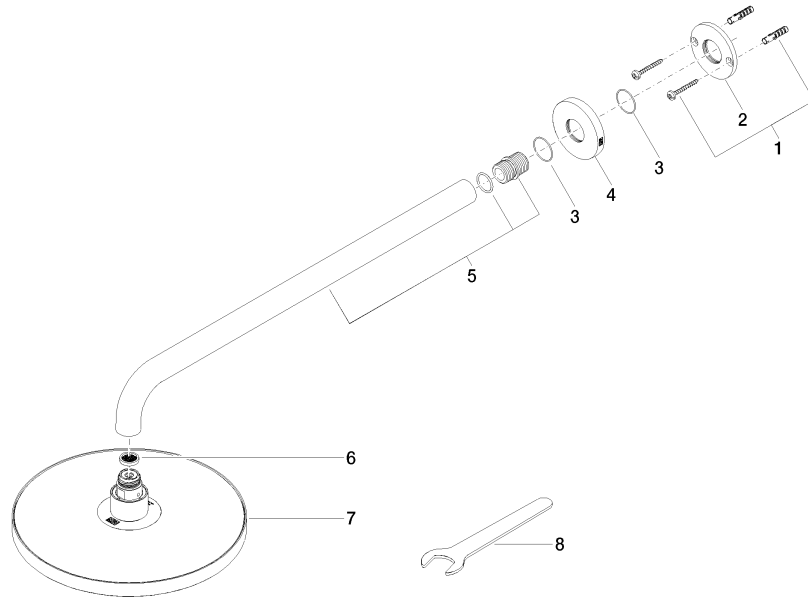

Rain shower with wall fixing 220 mm - Champagne (22kt Gold)

TARA

28 649 970

- 450mm projection
- rain shower Ø 220 mm
- PURE RAIN, max. flow rate 14 l/min (at 3 bar)
- Function from: 7 l/min
- rosette Ø 60 mm
- 1/2" connection
- with anti-scale system
- quick clearing
- WRAS 1707033

Fits: TARA, LISSÉ, VAIA, META

	Champagne (22kt Gold)	28 649 970-47
	Chrome	28 649 970-00
	Brushed Platinum	28 649 970-06
	Platinum	28 649 970-08
	Dark Chrome	28 649 970-19
	Light Gold	28 649 970-26
	Brushed Light Gold	28 649 970-27
	Brushed Durabronze (23kt Gold)	28 649 970-28
	Matte Black	28 649 970-33
	Brushed Bronze	28 649 970-42
	Brushed Champagne (22kt Gold)	28 649 970-46
	Brushed Chrome	28 649 970-93
	Brushed Dark Platinum	28 649 970-99

Recommended miscellaneous

- Concealed wall elbow -** 35 085 970 90
- max. recess depth 163 mm
 - min. recess depth 90 mm

28 649 970

mm [inches]

Flow rate chart

Certificates

WRAS_2212012.

DVGW_DW-
6517DN0118.

LGA_38655.

28 649 970

Spare parts list

No.	Item Number	Name	Quantity used	Delivery time
1	04 30 31 032 00 90	fixing set	1	2
2	09 17 20 120 90	holder	1	2
3	09 14 10 150 90	seal	2	2
4	09 27 97 015-47	rosette	1	30
5	90 11 03 070 00-47	pipe	1	30
6	09 23 01 075 90	insert	1	2
7	04 12 05 092 00-47	shower	1	60
8	90 30 09 069 00 90	key	1	2