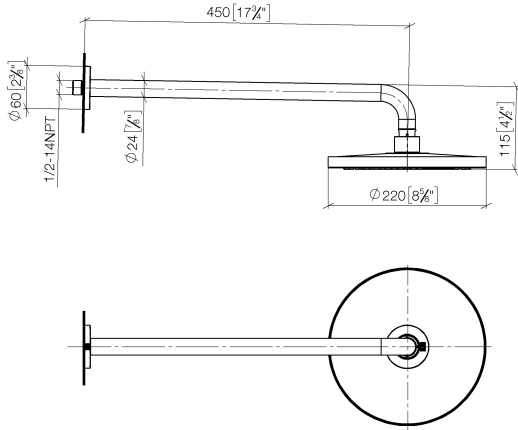

Rain shower with wall fixing 220 mm - Champagne (22kt Gold)

TARA

28 649 970

- 450mm projection
- rain shower Ø 220 mm
- PURE RAIN, max. flow rate 14 l/min (at 3 bar)
- Function from: 7 l/min
- rosette Ø 60 mm
- 1/2" connection
- with anti-scale system
- quick clearing
- WRAS 1707033

Fits: TARA, LISSÉ, VAIA, META

	Champagne (22kt Gold)	28 649 970-47
	Chrome	28 649 970-00
	Brushed Platinum	28 649 970-06
	Platinum	28 649 970-08
	Dark Chrome	28 649 970-19
	Light Gold	28 649 970-26
	Brushed Light Gold	28 649 970-27
	Brushed Durabronze (23kt Gold)	28 649 970-28
	Matte Black	28 649 970-33
	Brushed Bronze	28 649 970-42
	Brushed Champagne (22kt Gold)	28 649 970-46
	Brushed Chrome	28 649 970-93
	Brushed Dark Platinum	28 649 970-99

Recommended miscellaneous

- Concealed wall elbow -** 35 085 970 90
- max. recess depth 163 mm
 - min. recess depth 90 mm

28 649 970

mm [inches]

Flow rate chart

Certificates

WRAS_2212012.

DVGW_DW-
6517DN0118.

LGA_38655.

28 649 970

Spare parts list

No.	Item Number	Name	Quantity used	Delivery time
1	04 30 31 032 00 90	fixing set	1	2
2	09 17 20 120 90	holder	1	2
3	09 14 10 150 90	seal	2	2
4	09 27 97 015-47	rosette	1	30
5	90 11 03 070 00-47	pipe	1	30
6	09 23 01 075 90	insert	1	2
7	04 12 05 092 00-47	shower	1	60
8	90 30 09 069 00 90	key	1	2