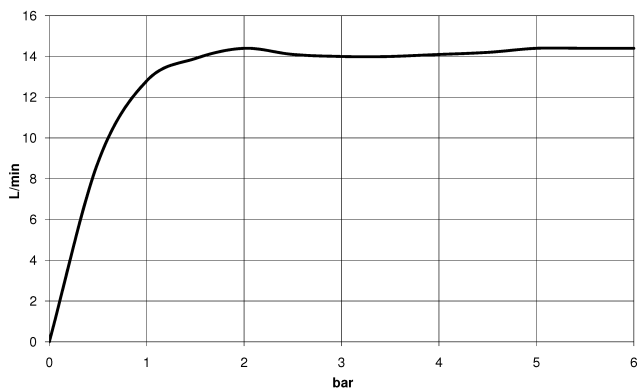

Rain shower with wall fixing 220 mm - Brushed Chrome

TARA

28 649 970

- 450mm projection
- rain shower Ø 220 mm
- PURE RAIN, max. flow rate 14 l/min (at 3 bar)
- Function from: 7 l/min
- rosette Ø 60 mm
- 1/2" connection
- with anti-scale system
- quick clearing
- WRAS 1707033

Recommended miscellaneous

- Concealed wall elbow -** 35 085 970 90
- max. recess depth 163 mm
 - min. recess depth 90 mm

28 649 970

mm [inches]

Flow rate chart

Certificates

WRAS_2212012. DVGW_DW- LGA_38655.
6517DN0118.