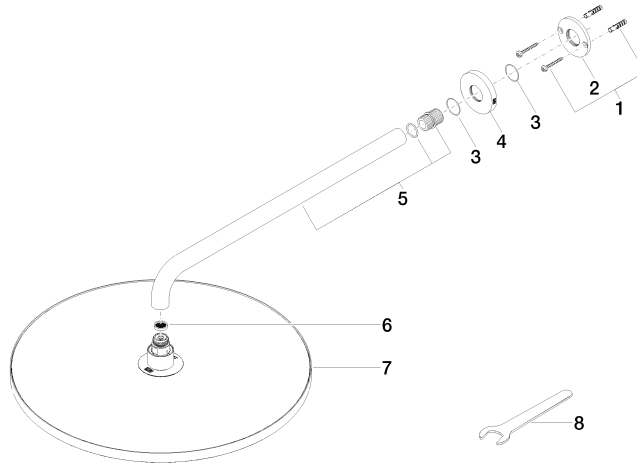

28 658 970

Fits: TARA, LISSÉ, VAIA, META

- 450mm projection
- rain shower Ø 400 mm
- PURE RAIN, max. flow rate 12 l/min (at 3 bar)
- Function from: 12 l/min
- rosette Ø 60 mm
- 1/2" connection
- with anti-scale system
- WRAS
- This product can help a building meet the requirements of Green Building Rating Systems, e.g. LEED®, BREEAM®, DGNB

To be provided by the customer. Zigbee Gateway!

	Brushed Platinum	28 658 970-06
	Chrome	28 658 970-00
	Platinum	28 658 970-08
	Dark Chrome	28 658 970-19
	Light Gold	28 658 970-26
	Brushed Light Gold	28 658 970-27
	Brushed Durabrass (23kt Gold)	28 658 970-28
	Matte Black	28 658 970-33
	Brushed Bronze	28 658 970-42
	Brushed Champagne (22kt Gold)	28 658 970-46
	Champagne (22kt Gold)	28 658 970-47
	Brushed Chrome	28 658 970-93
	Brushed Dark Platinum	28 658 970-99

28 658 970

Flow rate chart

Certificates

LGA_38661.

28 658 970

Parts for other finishes can be found here: [Chrome](#)

Spare parts list

No.	Item Number	Name	Quantity used	Delivery time
1	04 30 31 032 00 90	fixing set	1	2
2	09 17 20 120 90	holder	1	2
3	09 14 10 150 90	seal	2	2
4	09 27 97 015-06	rosette	1	10
5	90 11 03 070 00-06	pipe	1	10
6	09 23 01 075 90	insert	1	2
7	90 12 05 090 20-06	shower	1	10
8	90 30 09 069 00 90	key	1	2