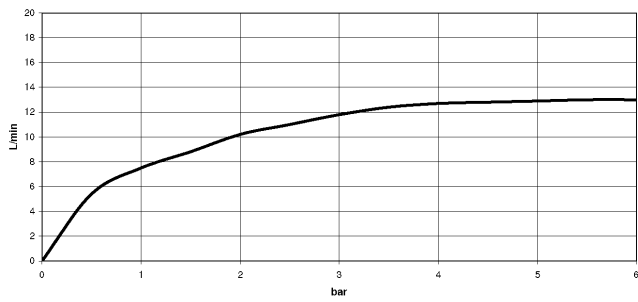

Flow rate chart

Certificates

LGA_38661.