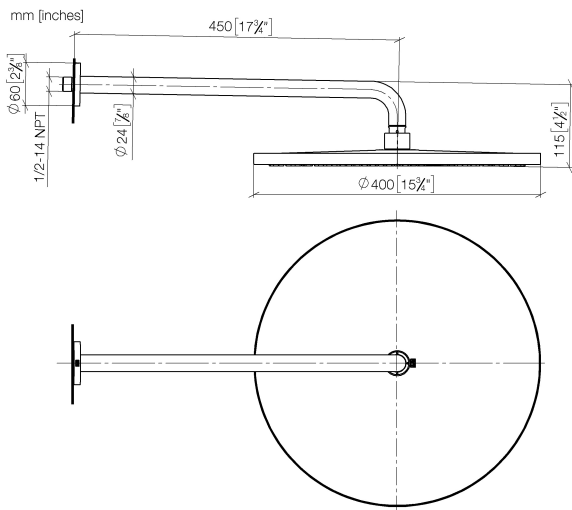

28 658 970

Fits: TARA, LISSÉ, VAIA, META

- 450mm projection
- rain shower Ø 400 mm
- PURE RAIN, max. flow rate 12 l/min (at 3 bar)
- Function from: 12 l/min
- rosette Ø 60 mm
- 1/2" connection
- with anti-scale system
- WRAS
- This product can help a building meet the requirements of Green Building Rating Systems, e.g. LEED®, BREEAM®, DGNB

To be provided by the customer. Zigbee Gateway!

	Brushed Platinum	28 658 970-06
	Chrome	28 658 970-00
	Platinum	28 658 970-08
	Dark Chrome	28 658 970-19
	Light Gold	28 658 970-26
	Brushed Light Gold	28 658 970-27
	Brushed Durabrass (23kt Gold)	28 658 970-28
	Matte Black	28 658 970-33
	Brushed Bronze	28 658 970-42
	Brushed Champagne (22kt Gold)	28 658 970-46
	Champagne (22kt Gold)	28 658 970-47
	Brushed Chrome	28 658 970-93
	Brushed Dark Platinum	28 658 970-99

28 658 970

Flow rate chart

Certificates

LGA_38661.

28 658 970

Parts for other finishes can be found here: [Chrome](#)

Spare parts list

No.	Item Number	Name	Quantity used	Delivery time
1	04 30 31 032 00 90	fixing set	1	2
2	09 17 20 120 90	holder	1	2
3	09 14 10 150 90	seal	2	2
4	09 27 97 015-06	rosette	1	10
5	90 11 03 070 00-06	pipe	1	10
6	09 23 01 075 90	insert	1	2
7	90 12 05 090 20-06	shower	1	10
8	90 30 09 069 00 90	key	1	2