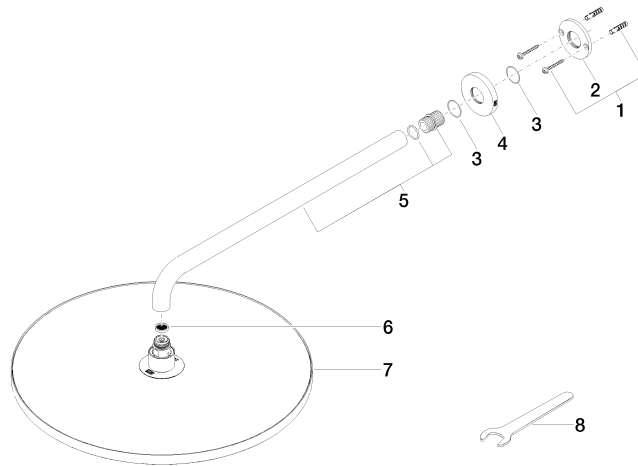

Rain shower with wall fixing FlowReduce 400 mm - Platinum

TARA

28 658 970

Fits: TARA, LISSÉ, VAIA, META

- 450mm projection
- rain shower Ø 400 mm
- PURE RAIN, max. flow rate 12 l/min (at 3 bar)
- Function from: 12 l/min
- rosette Ø 60 mm
- 1/2" connection
- with anti-scale system
- WRAS
- This product can help a building meet the requirements of Green Building Rating Systems, e.g. LEED®, BREEAM®, DGNB

To be provided by the customer. Zigbee Gateway!

	Platinum	28 658 970-08
	Chrome	28 658 970-00
	Brushed Platinum	28 658 970-06
	Dark Chrome	28 658 970-19
	Light Gold	28 658 970-26
	Brushed Light Gold	28 658 970-27
	Brushed Durabronze (23kt Gold)	28 658 970-28
	Matte Black	28 658 970-33
	Brushed Bronze	28 658 970-42
	Brushed Champagne (22kt Gold)	28 658 970-46
	Champagne (22kt Gold)	28 658 970-47
	Brushed Chrome	28 658 970-93
	Brushed Dark Platinum	28 658 970-99

28 658 970

Flow rate chart

Certificates

LGA_38661.

28 658 970

Parts for other finishes can be found here: [Chrome](#)

Spare parts list

No.	Item Number	Name	Quantity used	Delivery time
1	04 30 31 032 00 90	fixing set	1	2
2	09 17 20 120 90	holder	1	2
3	09 14 10 150 90	seal	2	2
4	09 27 97 015-08	rosette	1	40
5	90 11 03 070 00-08	pipe	1	40
6	09 23 01 075 90	insert	1	2
7	90 12 05 090 20-08	shower	1	40
8	90 30 09 069 00 90	key	1	2