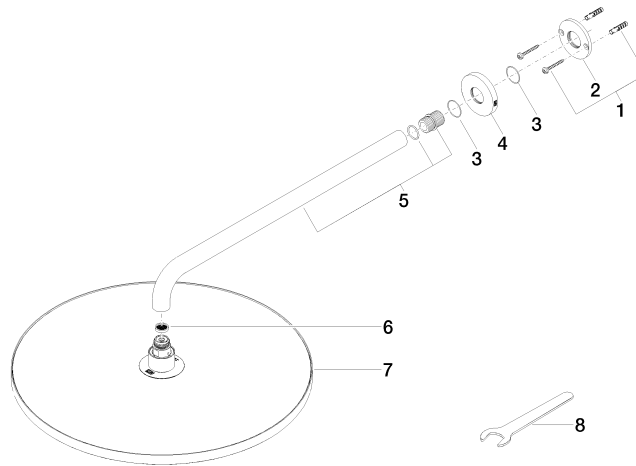

28 658 970

Fits: TARA, LISSÉ, VAIA, META

- 450mm projection
- rain shower Ø 400 mm
- PURE RAIN, max. flow rate 12 l/min (at 3 bar)
- Function from: 12 l/min
- rosette Ø 60 mm
- 1/2" connection
- with anti-scale system
- WRAS
- This product can help a building meet the requirements of Green Building Rating Systems, e.g. LEED®, BREEAM®, DGNB

To be provided by the customer. Zigbee Gateway!

	Dark Chrome	28 658 970-19
	Chrome	28 658 970-00
	Brushed Platinum	28 658 970-06
	Platinum	28 658 970-08
	Light Gold	28 658 970-26
	Brushed Light Gold	28 658 970-27
	Brushed Durabronze (23kt Gold)	28 658 970-28
	Matte Black	28 658 970-33
	Brushed Bronze	28 658 970-42
	Brushed Champagne (22kt Gold)	28 658 970-46
	Champagne (22kt Gold)	28 658 970-47
	Brushed Chrome	28 658 970-93
	Brushed Dark Platinum	28 658 970-99

28 658 970

Flow rate chart

Certificates

LGA_38661.

28 658 970

Parts for other finishes can be found here: [Chrome](#)

Spare parts list

No.	Item Number	Name	Quantity used	Delivery time
1	04 30 31 032 00 90	fixing set	1	2
2	09 17 20 120 90	holder	1	2
3	09 14 10 150 90	seal	2	2
4	09 27 97 015-19	rosette	1	20
5	90 11 03 070 00-19	pipe	1	20
6	09 23 01 075 90	insert	1	2
7	90 12 05 090 20-19	shower	1	20
8	90 30 09 069 00 90	key	1	2