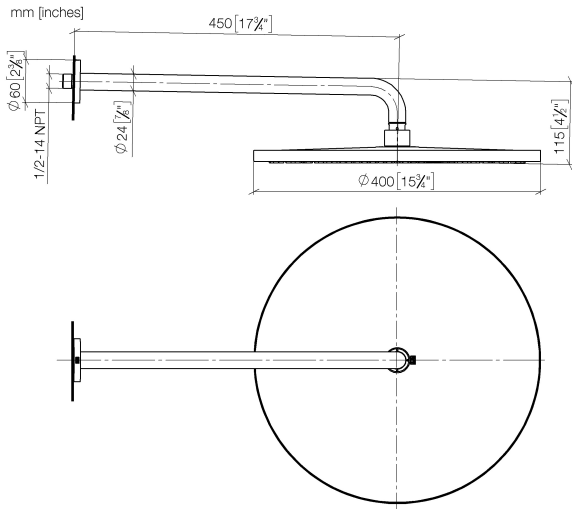

28 658 970

Fits: TARA, LISSÉ, VAIA, META

- 450mm projection
- rain shower Ø 400 mm
- PURE RAIN, max. flow rate 12 l/min (at 3 bar)
- Function from: 12 l/min
- rosette Ø 60 mm
- 1/2" connection
- with anti-scale system
- WRAS
- This product can help a building meet the requirements of Green Building Rating Systems, e.g. LEED®, BREEAM®, DGNB

To be provided by the customer. Zigbee Gateway!

	Light Gold	28 658 970-26
	Chrome	28 658 970-00
	Brushed Platinum	28 658 970-06
	Platinum	28 658 970-08
	Dark Chrome	28 658 970-19
	Brushed Light Gold	28 658 970-27
	Brushed Durabronze (23kt Gold)	28 658 970-28
	Matte Black	28 658 970-33
	Brushed Bronze	28 658 970-42
	Brushed Champagne (22kt Gold)	28 658 970-46
	Champagne (22kt Gold)	28 658 970-47
	Brushed Chrome	28 658 970-93
	Brushed Dark Platinum	28 658 970-99

28 658 970

Flow rate chart

Certificates

LGA_38661.

28 658 970

Parts for other
finishes can be found
here: [Chrome](#)