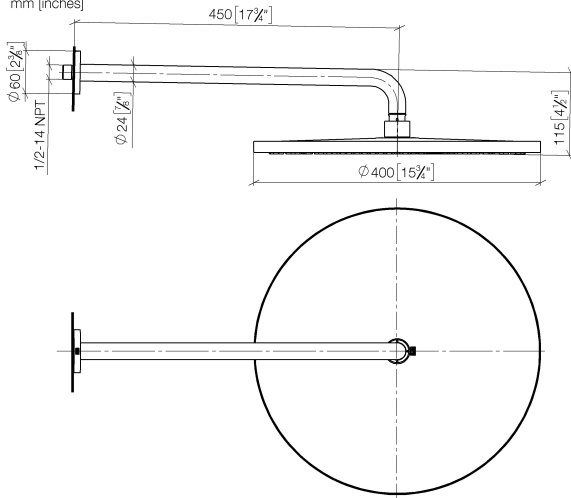

**Rain shower with wall fixing FlowReduce 400 mm - Brushed Durabronze (23kt Gold)**

TARA

28 658 970

- 450mm projection
- rain shower Ø 400 mm
- PURE RAIN, max. flow rate 12 l/min (at 3 bar)
- Function from: 12 l/min
- rosette Ø 60 mm
- 1/2" connection
- with anti-scale system
- WRAS
- This product can help a building meet the requirements of Green Building Rating Systems, e.g. LEED®, BREEAM®, DGNB

Fits: TARA, LISSÉ, VAIA, META

To be provided by the customer. Zigbee Gateway!

	Brushed Durabronze (23kt Gold)	28 658 970-28
	Chrome	28 658 970-00
	Brushed Platinum	28 658 970-06
	Platinum	28 658 970-08
	Dark Chrome	28 658 970-19
	Light Gold	28 658 970-26
	Brushed Light Gold	28 658 970-27
	Matte Black	28 658 970-33
	Brushed Bronze	28 658 970-42
	Brushed Champagne (22kt Gold)	28 658 970-46
	Champagne (22kt Gold)	28 658 970-47
	Brushed Chrome	28 658 970-93
	Brushed Dark Platinum	28 658 970-99

Rain shower with wall fixing FlowReduce 400 mm - Brushed Durabron (23kt Gold)

TARA

28 658 970  
mm [inches]

Flow rate chart

Certificates

LGA\_38661.

28 658 970  
Parts for other  
finishes can be found  
here: Chrome

### Spare parts list

No.	Item Number	Name	Quantity used	Delivery time
1	04 30 31 032 00 90	fixing set	1	2
2	09 17 20 120 90	holder	1	2
3	09 14 10 150 90	seal	2	2
4	09 27 97 015-28	rosette	1	20
5	90 11 03 070 00-28	pipe	1	20
6	09 23 01 075 90	insert	1	2
7	90 12 05 090 20-28	shower	1	20
8	90 30 09 069 00 90	key	1	2