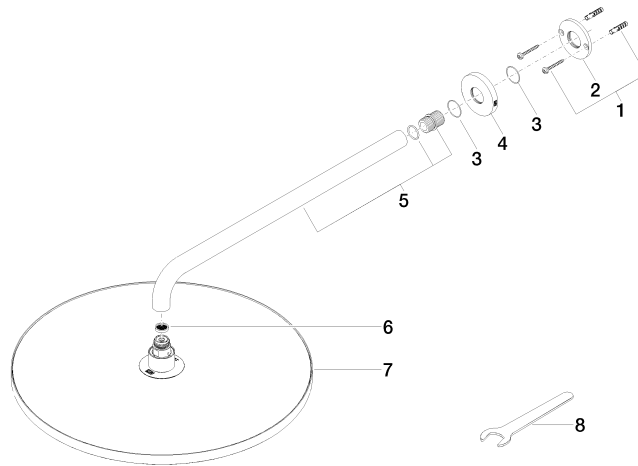

**Rain shower with wall fixing FlowReduce 400 mm - Brushed Durabronze (23kt Gold)**

TARA

28 658 970

- 450mm projection
- rain shower Ø 400 mm
- PURE RAIN, max. flow rate 12 l/min (at 3 bar)
- Function from: 12 l/min
- rosette Ø 60 mm
- 1/2" connection
- with anti-scale system
- WRAS
- This product can help a building meet the requirements of Green Building Rating Systems, e.g. LEED®, BREEAM®, DGNB

Fits: TARA, LISSÉ, VAIA, META

To be provided by the customer. Zigbee Gateway!

	Brushed Durabronze (23kt Gold)	28 658 970-28
	Chrome	28 658 970-00
	Brushed Platinum	28 658 970-06
	Platinum	28 658 970-08
	Dark Chrome	28 658 970-19
	Light Gold	28 658 970-26
	Brushed Light Gold	28 658 970-27
	Matte Black	28 658 970-33
	Brushed Bronze	28 658 970-42
	Brushed Champagne (22kt Gold)	28 658 970-46
	Champagne (22kt Gold)	28 658 970-47
	Brushed Chrome	28 658 970-93
	Brushed Dark Platinum	28 658 970-99

Rain shower with wall fixing FlowReduce 400 mm - Brushed Durabron (23kt Gold)

TARA

28 658 970  
mm [inches]

Flow rate chart

Certificates

LGA\_38661.

28 658 970  
Parts for other  
finishes can be found  
here: Chrome

### Spare parts list

No.	Item Number	Name	Quantity used	Delivery time
1	04 30 31 032 00 90	fixing set	1	2
2	09 17 20 120 90	holder	1	2
3	09 14 10 150 90	seal	2	2
4	09 27 97 015-28	rosette	1	20
5	90 11 03 070 00-28	pipe	1	20
6	09 23 01 075 90	insert	1	2
7	90 12 05 090 20-28	shower	1	20
8	90 30 09 069 00 90	key	1	2