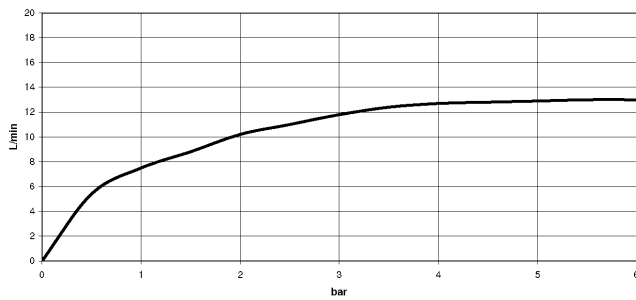

**Rain shower with wall fixing FlowReduce 400 mm - Brushed Durabronze (23kt Gold)**

TARA

28 658 970

- 450mm projection
- rain shower Ø 400 mm
- PURE RAIN, max. flow rate 12 l/min (at 3 bar)
- Function from: 12 l/min
- rosette Ø 60 mm
- 1/2" connection
- with anti-scale system
- WRAS
- This product can help a building meet the requirements of Green Building Rating Systems, e.g. LEED®, BREEAM®, DGNB

Fits: TARA, LISSÉ, VAIA, META

To be provided by the customer. Zigbee Gateway!

	Brushed Durabronze (23kt Gold)	28 658 970-28
	Chrome	28 658 970-00
	Brushed Platinum	28 658 970-06
	Platinum	28 658 970-08
	Dark Chrome	28 658 970-19
	Light Gold	28 658 970-26
	Brushed Light Gold	28 658 970-27
	Matte Black	28 658 970-33
	Brushed Bronze	28 658 970-42
	Brushed Champagne (22kt Gold)	28 658 970-46
	Champagne (22kt Gold)	28 658 970-47
	Brushed Chrome	28 658 970-93
	Brushed Dark Platinum	28 658 970-99

Rain shower with wall fixing FlowReduce 400 mm - Brushed Durabron (23kt Gold)

TARA

28 658 970  
mm [inches]

Flow rate chart

Certificates

LGA\_38661.

28 658 970  
Parts for other  
finishes can be found  
here: Chrome