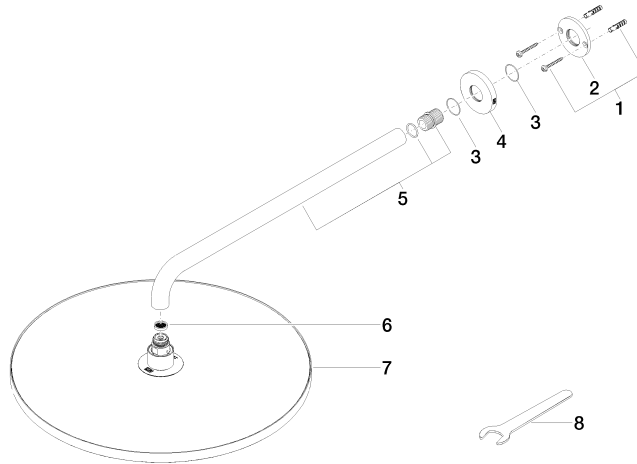

28 658 970

Fits: TARA, LISSÉ, VAIA, META

- 450mm projection
- rain shower Ø 400 mm
- PURE RAIN, max. flow rate 12 l/min (at 3 bar)
- Function from: 12 l/min
- rosette Ø 60 mm
- 1/2" connection
- with anti-scale system
- WRAS
- This product can help a building meet the requirements of Green Building Rating Systems, e.g. LEED®, BREEAM®, DGNB

To be provided by the customer. Zigbee Gateway!

	Matte Black	28 658 970-33
	Chrome	28 658 970-00
	Brushed Platinum	28 658 970-06
	Platinum	28 658 970-08
	Dark Chrome	28 658 970-19
	Light Gold	28 658 970-26
	Brushed Light Gold	28 658 970-27
	Brushed Durabronze (23kt Gold)	28 658 970-28
	Brushed Bronze	28 658 970-42
	Brushed Champagne (22kt Gold)	28 658 970-46
	Champagne (22kt Gold)	28 658 970-47
	Brushed Chrome	28 658 970-93
	Brushed Dark Platinum	28 658 970-99

28 658 970

Flow rate chart

Certificates

LGA\_38661.

28 658 970

Parts for other finishes can be found here: [Chrome](#)

### Spare parts list

No.	Item Number	Name	Quantity used	Delivery time
1	04 30 31 032 00 90	fixing set	1	2
2	09 17 20 120 90	holder	1	2
3	09 14 10 150 90	seal	2	2
4	09 27 97 015-33	rosette	1	30
5	90 11 03 070 00-33	pipe	1	30
6	09 23 01 075 90	insert	1	2
7	90 12 05 090 20-33	shower	1	30
8	90 30 09 069 00 90	key	1	2