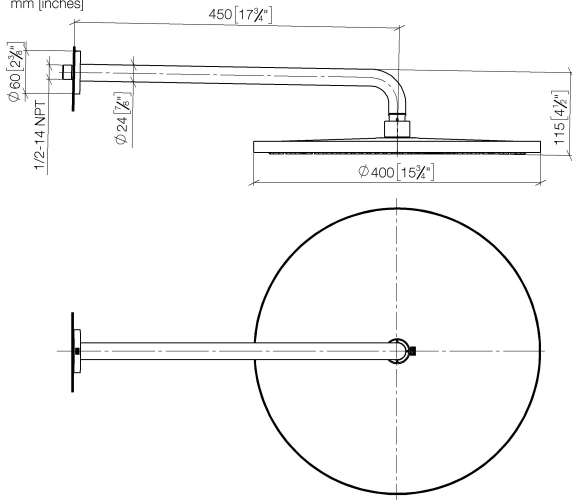

Rain shower with wall fixing FlowReduce 400 mm - Brushed Champagne (22kt Gold)

TARA

28 658 970

- 450mm projection
- rain shower Ø 400 mm
- PURE RAIN, max. flow rate 12 l/min (at 3 bar)
- Function from: 12 l/min
- rosette Ø 60 mm
- 1/2" connection
- with anti-scale system
- WRAS
- This product can help a building meet the requirements of Green Building Rating Systems, e.g. LEED®, BREEAM®, DGNB

Fits: TARA, LISSÉ, VAIA, META

To be provided by the customer. Zigbee Gateway!

	Brushed Champagne (22kt Gold)	28 658 970-46
	Chrome	28 658 970-00
	Brushed Platinum	28 658 970-06
	Platinum	28 658 970-08
	Dark Chrome	28 658 970-19
	Light Gold	28 658 970-26
	Brushed Light Gold	28 658 970-27
	Brushed Durabrass (23kt Gold)	28 658 970-28
	Matte Black	28 658 970-33
	Brushed Bronze	28 658 970-42
	Champagne (22kt Gold)	28 658 970-47
	Brushed Chrome	28 658 970-93
	Brushed Dark Platinum	28 658 970-99

Rain shower with wall fixing FlowReduce 400 mm - Brushed Champagne (22kt Gold)

TARA

28 658 970  
mm [inches]

Flow rate chart

Certificates

LGA\_38661.

28 658 970  
Parts for other  
finishes can be found  
here: Chrome

### Spare parts list

No.	Item Number	Name	Quantity used	Delivery time
1	04 30 31 032 00 90	fixing set	1	2
2	09 17 20 120 90	holder	1	2
3	09 14 10 150 90	seal	2	2
4	09 27 97 015-46	rosette	1	30
5	90 11 03 070 00-46	pipe	1	30
6	09 23 01 075 90	insert	1	2
7	90 12 05 090 20-46	shower	1	30
8	90 30 09 069 00 90	key	1	2