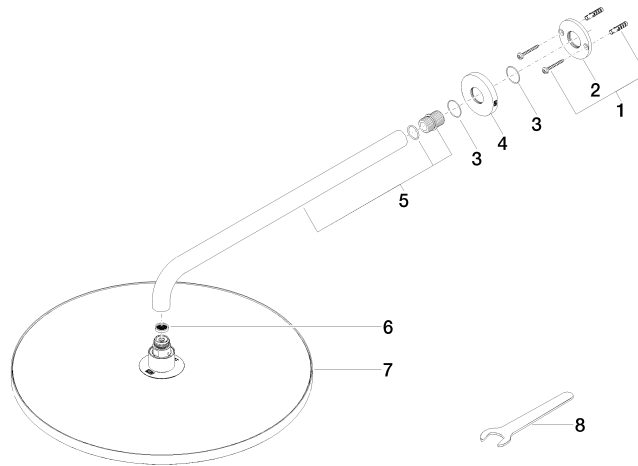

Rain shower with wall fixing FlowReduce 400 mm - Brushed Champagne (22kt Gold)

TARA

28 658 970

- 450mm projection
- rain shower Ø 400 mm
- PURE RAIN, max. flow rate 12 l/min (at 3 bar)
- Function from: 12 l/min
- rosette Ø 60 mm
- 1/2" connection
- with anti-scale system
- WRAS
- This product can help a building meet the requirements of Green Building Rating Systems, e.g. LEED®, BREEAM®, DGNB

Fits: TARA, LISSÉ, VAIA, META

To be provided by the customer. Zigbee Gateway!

	Brushed Champagne (22kt Gold)	28 658 970-46
	Chrome	28 658 970-00
	Brushed Platinum	28 658 970-06
	Platinum	28 658 970-08
	Dark Chrome	28 658 970-19
	Light Gold	28 658 970-26
	Brushed Light Gold	28 658 970-27
	Brushed Durabrass (23kt Gold)	28 658 970-28
	Matte Black	28 658 970-33
	Brushed Bronze	28 658 970-42
	Champagne (22kt Gold)	28 658 970-47
	Brushed Chrome	28 658 970-93
	Brushed Dark Platinum	28 658 970-99

Rain shower with wall fixing FlowReduce 400 mm - Brushed Champagne (22kt Gold)

TARA

28 658 970  
mm [inches]

Flow rate chart

Certificates

LGA\_38661.

28 658 970  
Parts for other  
finishes can be found  
here: Chrome

### Spare parts list

No.	Item Number	Name	Quantity used	Delivery time
1	04 30 31 032 00 90	fixing set	1	2
2	09 17 20 120 90	holder	1	2
3	09 14 10 150 90	seal	2	2
4	09 27 97 015-46	rosette	1	30
5	90 11 03 070 00-46	pipe	1	30
6	09 23 01 075 90	insert	1	2
7	90 12 05 090 20-46	shower	1	30
8	90 30 09 069 00 90	key	1	2