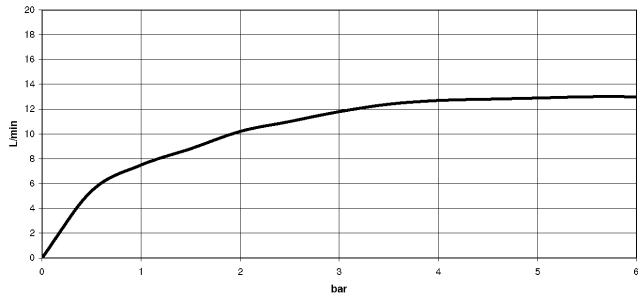

Rain shower with wall fixing FlowReduce 400 mm - Brushed Champagne (22kt Gold)

TARA

28 658 970

- 450mm projection
- rain shower Ø 400 mm
- PURE RAIN, max. flow rate 12 l/min (at 3 bar)
- Function from: 12 l/min
- rosette Ø 60 mm
- 1/2" connection
- with anti-scale system
- WRAS
- This product can help a building meet the requirements of Green Building Rating Systems, e.g. LEED®, BREEAM®, DGNB

Fits: TARA, LISSÉ, VAIA, META

To be provided by the customer. Zigbee Gateway!

	Brushed Champagne (22kt Gold)	28 658 970-46
	Chrome	28 658 970-00
	Brushed Platinum	28 658 970-06
	Platinum	28 658 970-08
	Dark Chrome	28 658 970-19
	Light Gold	28 658 970-26
	Brushed Light Gold	28 658 970-27
	Brushed Durabrass (23kt Gold)	28 658 970-28
	Matte Black	28 658 970-33
	Brushed Bronze	28 658 970-42
	Champagne (22kt Gold)	28 658 970-47
	Brushed Chrome	28 658 970-93
	Brushed Dark Platinum	28 658 970-99

Rain shower with wall fixing FlowReduce 400 mm - Brushed Champagne (22kt Gold)

TARA

28 658 970  
mm [inches]

Flow rate chart

Certificates

LGA\_38661.

28 658 970  
Parts for other  
finishes can be found  
here: Chrome