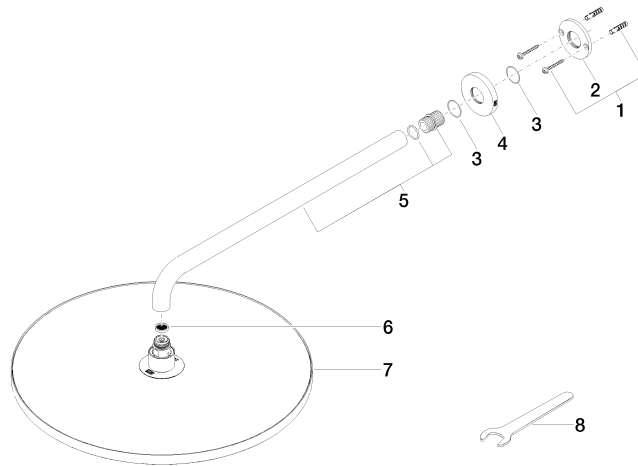

28 658 970

Fits: TARA, LISSÉ, VAIA, META

- 450mm projection
- rain shower Ø 400 mm
- PURE RAIN, max. flow rate 12 l/min (at 3 bar)
- Function from: 12 l/min
- rosette Ø 60 mm
- 1/2" connection
- with anti-scale system
- WRAS
- This product can help a building meet the requirements of Green Building Rating Systems, e.g. LEED®, BREEAM®, DGNB

28 658 970

Flow rate chart

Certificates

LGA\_38661.

28 658 970

Parts for other finishes can be found here: [Chrome](#)

### Spare parts list

No.	Item Number	Name	Quantity used	Delivery time
1	04 30 31 032 00 90	fixing set	1	2
2	09 17 20 120 90	holder	1	2
3	09 14 10 150 90	seal	2	2
4	09 27 97 015-47	rosette	1	30
5	90 11 03 070 00-47	pipe	1	30
6	09 23 01 075 90	insert	1	2
7	90 12 05 090 20-47	shower	1	30
8	90 30 09 069 00 90	key	1	2