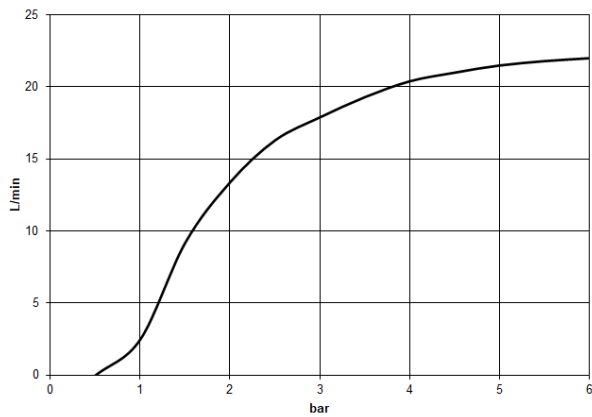

Rain shower with wall fixing 400 mm - Chrome

TARA

28 659 970

- 450mm projection
- rain shower Ø 400 mm
- PURE RAIN, max. flow rate 20 l/min (at 3 bar)
- Function from: 12 l/min
- rosette Ø 60 mm
- 1/2" connection
- with anti-scale system
- WRAS 2212012

Recommended miscellaneous

- Concealed wall elbow -** 35 085 970 90
- max. recess depth 163 mm
 - min. recess depth 90 mm

28 659 970

Flow rate chart

Certificates

LGA_29237.

LGA_29238.

WRAS_2212012.