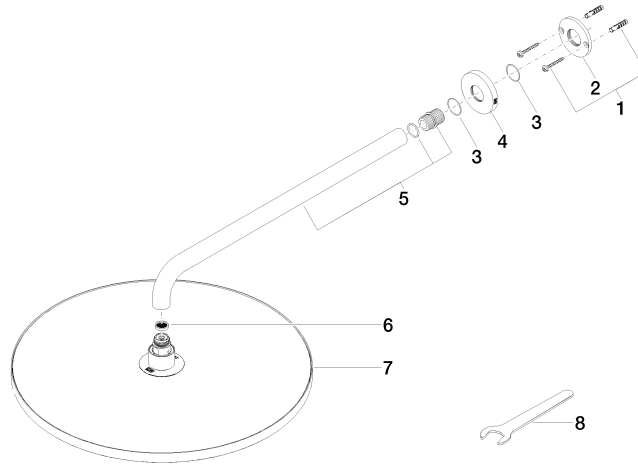

Rain shower with wall fixing 400 mm - Chrome

TARA

28 659 970

- 450mm projection
- rain shower Ø 400 mm
- PURE RAIN, max. flow rate 20 l/min (at 3 bar)
- Function from: 12 l/min
- rosette Ø 60 mm
- 1/2" connection
- with anti-scale system
- WRAS 2212012

Product change as of 1st April 2024: max. flow 20l/min

Fits: TARA, LISSÉ, VAIA, META

	Chrome	28 659 970-00
	Brushed Platinum	28 659 970-06
	Platinum	28 659 970-08
	Dark Chrome	28 659 970-19
	Light Gold	28 659 970-26
	Brushed Light Gold	28 659 970-27
	Brushed Durabrass (23kt Gold)	28 659 970-28
	Matte Black	28 659 970-33
	Brushed Bronze	28 659 970-42
	Brushed Champagne (22kt Gold)	28 659 970-46
	Champagne (22kt Gold)	28 659 970-47
	Brushed Chrome	28 659 970-93
	Brushed Dark Platinum	28 659 970-99

Recommended miscellaneous

- Concealed wall elbow -** 35 085 970 90
- max. recess depth 163 mm
 - min. recess depth 90 mm

28 659 970

Flow rate chart

Certificates

LGA_29237.

LGA_29238.

WRAS_2212012.

DVGW_DW-6517DN0118.

28 659 970

Spare parts list

No.	Item Number	Name	Quantity used	Delivery time
1	04 30 31 032 00 90	fixing set	1	2
2	09 17 20 120 90	holder	1	2
3	09 14 10 150 90	seal	2	2
4	09 27 97 015-00	rosette	1	10
5	90 11 03 070 00-00	pipe	1	10
6	09 23 01 075 90	insert	1	2
7	04 12 05 090 00-00	shower	1	10
8	90 30 09 069 00 90	key	1	2