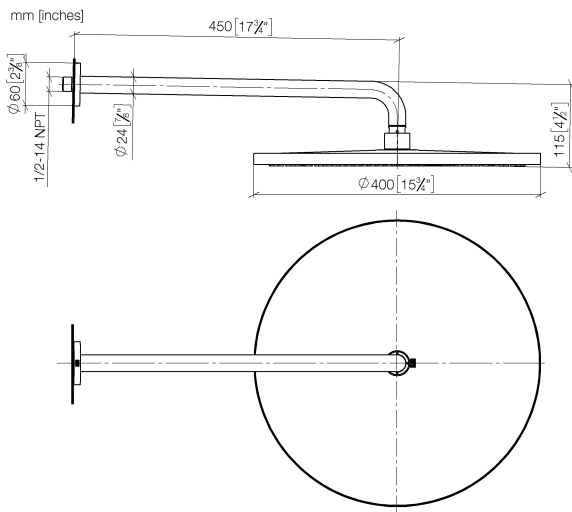

Rain shower with wall fixing 400 mm - Chrome

TARA

28 659 970

- 450mm projection
- rain shower Ø 400 mm
- PURE RAIN, max. flow rate 20 l/min (at 3 bar)
- Function from: 12 l/min
- rosette Ø 60 mm
- 1/2" connection
- with anti-scale system
- WRAS 2212012

Product change as of 1st April 2024: max. flow 20l/min

Fits: TARA, LISSÉ, VAIA, META

	Chrome	28 659 970-00
	Brushed Platinum	28 659 970-06
	Platinum	28 659 970-08
	Dark Chrome	28 659 970-19
	Light Gold	28 659 970-26
	Brushed Light Gold	28 659 970-27
	Brushed Durabrass (23kt Gold)	28 659 970-28
	Matte Black	28 659 970-33
	Brushed Bronze	28 659 970-42
	Brushed Champagne (22kt Gold)	28 659 970-46
	Champagne (22kt Gold)	28 659 970-47
	Brushed Chrome	28 659 970-93
	Brushed Dark Platinum	28 659 970-99

Recommended miscellaneous

- Concealed wall elbow -** 35 085 970 90
- max. recess depth 163 mm
 - min. recess depth 90 mm

28 659 970

Flow rate chart

Certificates

LGA_29237.

LGA_29238.

WRAS_2212012.

DVGW_DW-6517DN0118.

28 659 970

Spare parts list

No.	Item Number	Name	Quantity used	Delivery time
1	04 30 31 032 00 90	fixing set	1	2
2	09 17 20 120 90	holder	1	2
3	09 14 10 150 90	seal	2	2
4	09 27 97 015-00	rosette	1	10
5	90 11 03 070 00-00	pipe	1	10
6	09 23 01 075 90	insert	1	2
7	04 12 05 090 00-00	shower	1	10
8	90 30 09 069 00 90	key	1	2