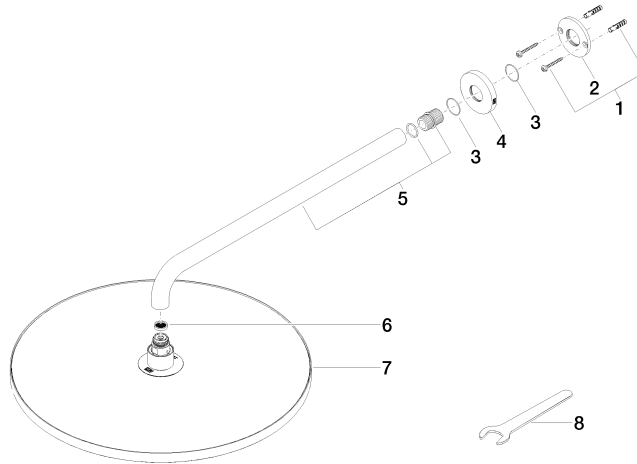

Rain shower with wall fixing 400 mm - Brushed Platinum

TARA

28 659 970

- 450mm projection
- rain shower Ø 400 mm
- PURE RAIN, max. flow rate 20 l/min (at 3 bar)
- Function from: 12 l/min
- rosette Ø 60 mm
- 1/2" connection
- with anti-scale system
- WRAS 1707033

Product change as of 1st April 2024: max. flow 20l/min

Fits: TARA, LISSÉ, VAIA, META

	Brushed Platinum	28 659 970-06
	Chrome	28 659 970-00
	Platinum	28 659 970-08
	Dark Chrome	28 659 970-19
	Light Gold	28 659 970-26
	Brushed Light Gold	28 659 970-27
	Brushed Durabrass (23kt Gold)	28 659 970-28
	Matte Black	28 659 970-33
	Brushed Bronze	28 659 970-42
	Brushed Champagne (22kt Gold)	28 659 970-46
	Champagne (22kt Gold)	28 659 970-47
	Brushed Chrome	28 659 970-93
	Brushed Dark Platinum	28 659 970-99

Recommended miscellaneous

- Concealed wall elbow -** 35 085 970 90
- max. recess depth 163 mm
 - min. recess depth 90 mm

28 659 970

Flow rate chart

Certificates

LGA_29237.

LGA_29238.

WRAS_2212012.

DVGW_DW-6517DN0118.

28 659 970

Spare parts list

No.	Item Number	Name	Quantity used	Delivery time
1	04 30 31 032 00 90	fixing set	1	2
2	09 17 20 120 90	holder	1	2
3	09 14 10 150 90	seal	2	2
4	09 27 97 015-06	rosette	1	10
5	90 11 03 070 00-06	pipe	1	10
6	09 23 01 075 90	insert	1	2
7	04 12 05 090 00-06	shower	1	10
8	90 30 09 069 00 90	key	1	2