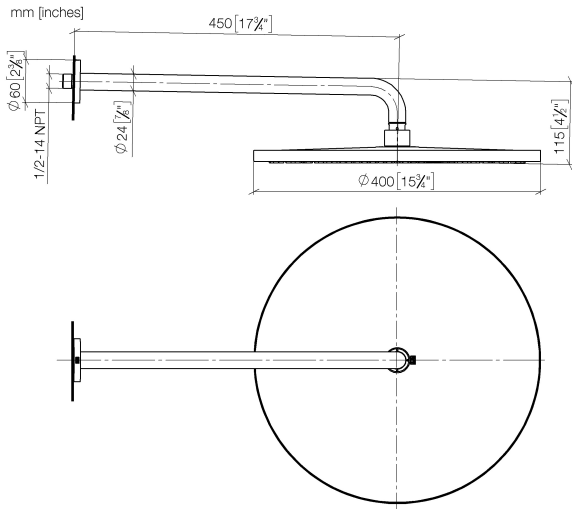

Rain shower with wall fixing 400 mm - Brushed Platinum

TARA

28 659 970

- 450mm projection
- rain shower Ø 400 mm
- PURE RAIN, max. flow rate 20 l/min (at 3 bar)
- Function from: 12 l/min
- rosette Ø 60 mm
- 1/2" connection
- with anti-scale system
- WRAS 1707033

Product change as of 1st April 2024: max. flow 20l/min

Fits: TARA, LISSÉ, VAIA, META

	Brushed Platinum	28 659 970-06
	Chrome	28 659 970-00
	Platinum	28 659 970-08
	Dark Chrome	28 659 970-19
	Light Gold	28 659 970-26
	Brushed Light Gold	28 659 970-27
	Brushed Durabrass (23kt Gold)	28 659 970-28
	Matte Black	28 659 970-33
	Brushed Bronze	28 659 970-42
	Brushed Champagne (22kt Gold)	28 659 970-46
	Champagne (22kt Gold)	28 659 970-47
	Brushed Chrome	28 659 970-93
	Brushed Dark Platinum	28 659 970-99

Recommended miscellaneous

- Concealed wall elbow -** 35 085 970 90
- max. recess depth 163 mm
 - min. recess depth 90 mm

28 659 970

Flow rate chart

Certificates

LGA_29237.

LGA_29238.

WRAS_2212012.

DVGW_DW-6517DN0118.

28 659 970

Spare parts list

No.	Item Number	Name	Quantity used	Delivery time
1	04 30 31 032 00 90	fixing set	1	2
2	09 17 20 120 90	holder	1	2
3	09 14 10 150 90	seal	2	2
4	09 27 97 015-06	rosette	1	10
5	90 11 03 070 00-06	pipe	1	10
6	09 23 01 075 90	insert	1	2
7	04 12 05 090 00-06	shower	1	10
8	90 30 09 069 00 90	key	1	2