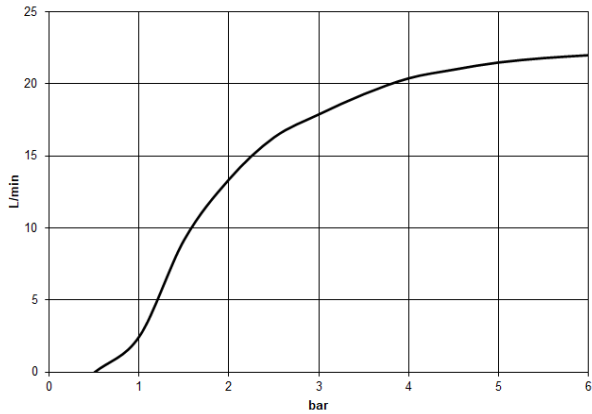

Rain shower with wall fixing 400 mm - Brushed Platinum

TARA

28 659 970

- 450mm projection
- rain shower Ø 400 mm
- PURE RAIN, max. flow rate 20 l/min (at 3 bar)
- Function from: 12 l/min
- rosette Ø 60 mm
- 1/2" connection
- with anti-scale system
- WRAS 1707033

Recommended miscellaneous

- Concealed wall elbow -** 35 085 970 90
- max. recess depth 163 mm
 - min. recess depth 90 mm

28 659 970

Flow rate chart

Certificates

LGA_29237.

LGA_29238.

WRAS_2212012.