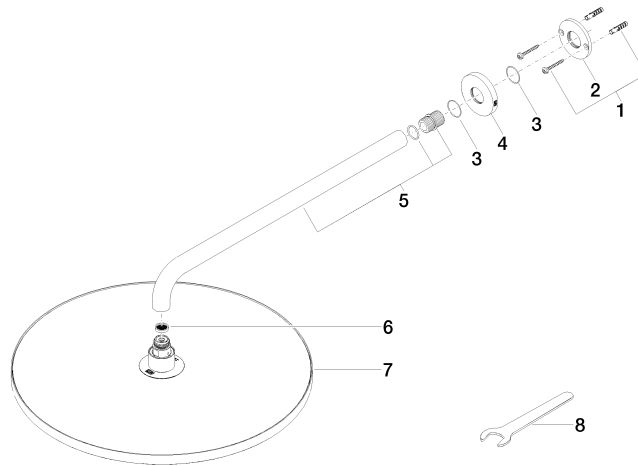

Rain shower with wall fixing 400 mm - Platinum

TARA

28 659 970

- 450mm projection
- rain shower Ø 400 mm
- PURE RAIN, max. flow rate 20 l/min (at 3 bar)
- Function from: 12 l/min
- rosette Ø 60 mm
- 1/2" connection
- with anti-scale system
- WRAS 1707033

Product change as of 1st April 2024: max. flow 20l/min

Fits: TARA, LISSÉ, VAIA, META

	Platinum	28 659 970-08
	Chrome	28 659 970-00
	Brushed Platinum	28 659 970-06
	Dark Chrome	28 659 970-19
	Light Gold	28 659 970-26
	Brushed Light Gold	28 659 970-27
	Brushed Durabronze (23kt Gold)	28 659 970-28
	Matte Black	28 659 970-33
	Brushed Bronze	28 659 970-42
	Brushed Champagne (22kt Gold)	28 659 970-46
	Champagne (22kt Gold)	28 659 970-47
	Brushed Chrome	28 659 970-93
	Brushed Dark Platinum	28 659 970-99

Recommended miscellaneous

- Concealed wall elbow -** 35 085 970 90
- max. recess depth 163 mm
 - min. recess depth 90 mm

28 659 970

Flow rate chart

Certificates

LGA_29237.

LGA_29238.

WRAS_2212012.

DVGW_DW-6517DN0118.

28 659 970

Spare parts list

No.	Item Number	Name	Quantity used	Delivery time
1	04 30 31 032 00 90	fixing set	1	2
2	09 17 20 120 90	holder	1	2
3	09 14 10 150 90	seal	2	2
4	09 27 97 015-08	rosette	1	40
5	90 11 03 070 00-08	pipe	1	40
6	09 23 01 075 90	insert	1	2
7	04 12 05 090 00-08	shower	1	40
8	90 30 09 069 00 90	key	1	2