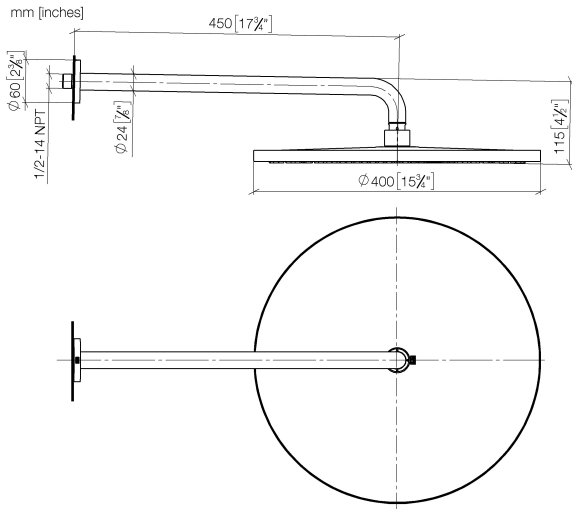

Rain shower with wall fixing 400 mm - Platinum

TARA

28 659 970

- 450mm projection
- rain shower Ø 400 mm
- PURE RAIN, max. flow rate 20 l/min (at 3 bar)
- Function from: 12 l/min
- rosette Ø 60 mm
- 1/2" connection
- with anti-scale system
- WRAS 1707033

Product change as of 1st April 2024: max. flow 20l/min

Fits: TARA, LISSÉ, VAIA, META

	Platinum	28 659 970-08
	Chrome	28 659 970-00
	Brushed Platinum	28 659 970-06
	Dark Chrome	28 659 970-19
	Light Gold	28 659 970-26
	Brushed Light Gold	28 659 970-27
	Brushed Durabronze (23kt Gold)	28 659 970-28
	Matte Black	28 659 970-33
	Brushed Bronze	28 659 970-42
	Brushed Champagne (22kt Gold)	28 659 970-46
	Champagne (22kt Gold)	28 659 970-47
	Brushed Chrome	28 659 970-93
	Brushed Dark Platinum	28 659 970-99

Recommended miscellaneous

- Concealed wall elbow -** 35 085 970 90
- max. recess depth 163 mm
 - min. recess depth 90 mm

28 659 970

Flow rate chart

Certificates

LGA_29237.

LGA_29238.

WRAS_2212012.

DVGW_DW-6517DN0118.

28 659 970

Spare parts list

No.	Item Number	Name	Quantity used	Delivery time
1	04 30 31 032 00 90	fixing set	1	2
2	09 17 20 120 90	holder	1	2
3	09 14 10 150 90	seal	2	2
4	09 27 97 015-08	rosette	1	40
5	90 11 03 070 00-08	pipe	1	40
6	09 23 01 075 90	insert	1	2
7	04 12 05 090 00-08	shower	1	40
8	90 30 09 069 00 90	key	1	2