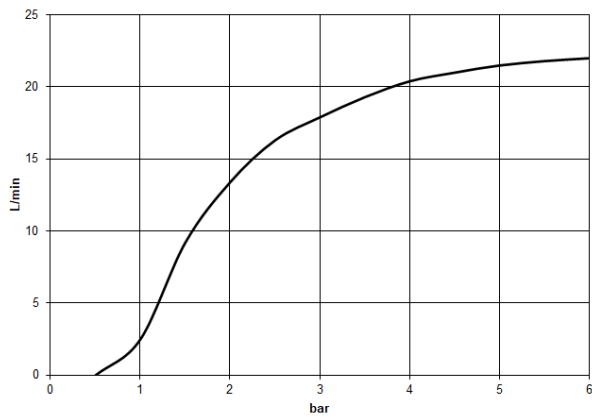

Rain shower with wall fixing 400 mm - Platinum

TARA

28 659 970

- 450mm projection
- rain shower Ø 400 mm
- PURE RAIN, max. flow rate 20 l/min (at 3 bar)
- Function from: 12 l/min
- rosette Ø 60 mm
- 1/2" connection
- with anti-scale system
- WRAS 1707033

Recommended miscellaneous

- Concealed wall elbow -** 35 085 970 90
- max. recess depth 163 mm
 - min. recess depth 90 mm

28 659 970

Flow rate chart

Certificates

LGA_29237.

LGA_29238.

WRAS_2212012.