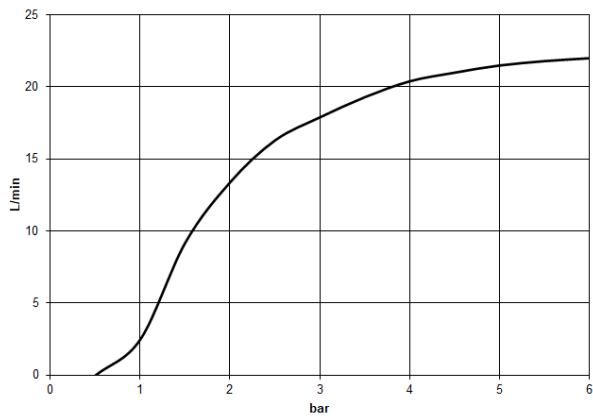

Rain shower with wall fixing 400 mm - Dark Chrome

TARA

28 659 970

- 450mm projection
- rain shower Ø 400 mm
- PURE RAIN, max. flow rate 20 l/min (at 3 bar)
- Function from: 12 l/min
- rosette Ø 60 mm
- 1/2" connection
- with anti-scale system
- WRAS 1707033

Recommended miscellaneous

- Concealed wall elbow -** 35 085 970 90
- max. recess depth 163 mm
 - min. recess depth 90 mm

28 659 970

Flow rate chart

Certificates

LGA_29237.

LGA_29238.

WRAS_2212012.