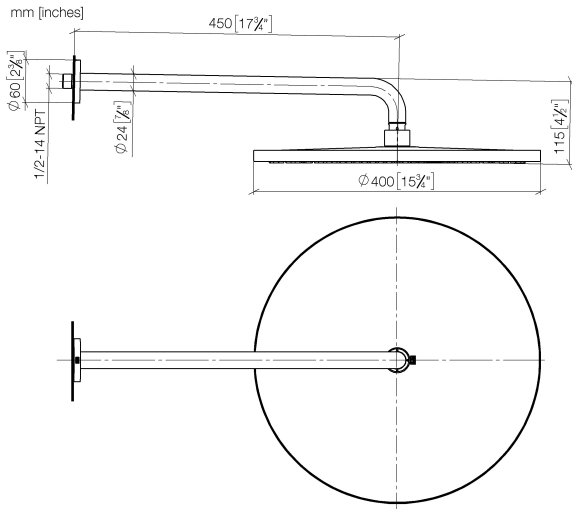

Rain shower with wall fixing 400 mm - Light Gold

TARA

28 659 970

- 450mm projection
- rain shower Ø 400 mm
- PURE RAIN, max. flow rate 20 l/min (at 3 bar)
- Function from: 12 l/min
- rosette Ø 60 mm
- 1/2" connection
- with anti-scale system
- WRAS

Product change as of 1st April 2024: max. flow 20l/min

Fits: TARA, LISSÉ, VAIA, META

| | | |
|---|-------------------------------|---------------|
|  | Light Gold | 28 659 970-26 |
|  | Chrome | 28 659 970-00 |
|  | Brushed Platinum | 28 659 970-06 |
|  | Platinum | 28 659 970-08 |
|  | Dark Chrome | 28 659 970-19 |
|  | Brushed Light Gold | 28 659 970-27 |
|  | Brushed Durabrass (23kt Gold) | 28 659 970-28 |
|  | Matte Black | 28 659 970-33 |
|  | Brushed Bronze | 28 659 970-42 |
|  | Brushed Champagne (22kt Gold) | 28 659 970-46 |
|  | Champagne (22kt Gold) | 28 659 970-47 |
|  | Brushed Chrome | 28 659 970-93 |
|  | Brushed Dark Platinum | 28 659 970-99 |

Recommended miscellaneous

- Concealed wall elbow -** 35 085 970 90
- min. recess depth 90 mm
 - max. recess depth 163 mm

28 659 970

Flow rate chart

Certificates

LGA_29237.

LGA_29238.

WRAS_2212012.

DVGW_DW-6517DN0118.

28 659 970

Spare parts list

| No. | Item Number | Name | Quantity used | Delivery time |
|-----|--------------------|------------|---------------|---------------|
| 1 | 04 30 31 032 00 90 | fixing set | 1 | 2 |
| 2 | 09 17 20 120 90 | holder | 1 | 2 |
| 3 | 09 14 10 150 90 | seal | 2 | 2 |
| 4 | 09 27 97 015-26 | rosette | 1 | 60 |
| 5 | 90 11 03 070 00-26 | pipe | 1 | 30 |
| 6 | 09 23 01 075 90 | insert | 1 | 2 |
| 7 | 04 12 05 090 00-26 | shower | 1 | 60 |
| 8 | 90 30 09 069 00 90 | key | 1 | 2 |