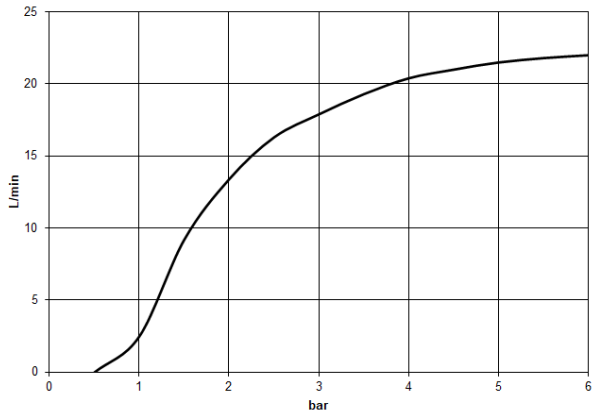

Rain shower with wall fixing 400 mm - Light Gold

TARA

28 659 970

- 450mm projection
- rain shower Ø 400 mm
- PURE RAIN, max. flow rate 20 l/min (at 3 bar)
- Function from: 12 l/min
- rosette Ø 60 mm
- 1/2" connection
- with anti-scale system
- WRAS

Product change as of 1st April 2024: max. flow 20l/min

Fits: TARA, LISSÉ, VAIA, META

| | | |
|---|-------------------------------|---------------|
|  | Light Gold | 28 659 970-26 |
|  | Chrome | 28 659 970-00 |
|  | Brushed Platinum | 28 659 970-06 |
|  | Platinum | 28 659 970-08 |
|  | Dark Chrome | 28 659 970-19 |
|  | Brushed Light Gold | 28 659 970-27 |
|  | Brushed Durabrass (23kt Gold) | 28 659 970-28 |
|  | Matte Black | 28 659 970-33 |
|  | Brushed Bronze | 28 659 970-42 |
|  | Brushed Champagne (22kt Gold) | 28 659 970-46 |
|  | Champagne (22kt Gold) | 28 659 970-47 |
|  | Brushed Chrome | 28 659 970-93 |
|  | Brushed Dark Platinum | 28 659 970-99 |

Recommended miscellaneous

- Concealed wall elbow -** 35 085 970 90
- min. recess depth 90 mm
 - max. recess depth 163 mm

28 659 970

Flow rate chart

Certificates

LGA_29237.

LGA_29238.

WRAS_2212012.