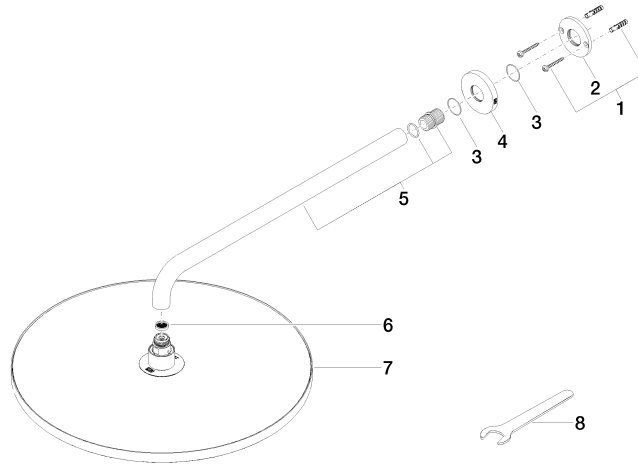

Rain shower with wall fixing 400 mm - Light Gold

TARA

28 659 970

- 450mm projection
- rain shower Ø 400 mm
- PURE RAIN, max. flow rate 20 l/min (at 3 bar)
- Function from: 12 l/min
- rosette Ø 60 mm
- 1/2" connection
- with anti-scale system
- WRAS

Product change as of 1st April 2024: max. flow 20l/min

Fits: TARA, LISSÉ, VAIA, META

| | | |
|---|-------------------------------|---------------|
|  | Light Gold | 28 659 970-26 |
|  | Chrome | 28 659 970-00 |
|  | Brushed Platinum | 28 659 970-06 |
|  | Platinum | 28 659 970-08 |
|  | Dark Chrome | 28 659 970-19 |
|  | Brushed Light Gold | 28 659 970-27 |
|  | Brushed Durabrass (23kt Gold) | 28 659 970-28 |
|  | Matte Black | 28 659 970-33 |
|  | Brushed Bronze | 28 659 970-42 |
|  | Brushed Champagne (22kt Gold) | 28 659 970-46 |
|  | Champagne (22kt Gold) | 28 659 970-47 |
|  | Brushed Chrome | 28 659 970-93 |
|  | Brushed Dark Platinum | 28 659 970-99 |

Recommended miscellaneous

- Concealed wall elbow -** 35 085 970 90
- min. recess depth 90 mm
 - max. recess depth 163 mm

28 659 970

Flow rate chart

Certificates

LGA_29237.

LGA_29238.

WRAS_2212012.

DVGW_DW-6517DN0118.

28 659 970

Spare parts list

| No. | Item Number | Name | Quantity used | Delivery time |
|-----|--------------------|------------|---------------|---------------|
| 1 | 04 30 31 032 00 90 | fixing set | 1 | 2 |
| 2 | 09 17 20 120 90 | holder | 1 | 2 |
| 3 | 09 14 10 150 90 | seal | 2 | 2 |
| 4 | 09 27 97 015-26 | rosette | 1 | 60 |
| 5 | 90 11 03 070 00-26 | pipe | 1 | 30 |
| 6 | 09 23 01 075 90 | insert | 1 | 2 |
| 7 | 04 12 05 090 00-26 | shower | 1 | 60 |
| 8 | 90 30 09 069 00 90 | key | 1 | 2 |