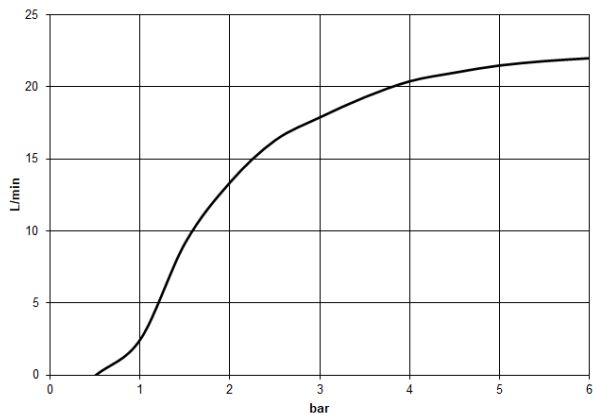

Rain shower with wall fixing 400 mm - Brushed Durabronze (23kt Gold)

TARA

28 659 970

- 450mm projection
- rain shower Ø 400 mm
- PURE RAIN, max. flow rate 20 l/min (at 3 bar)
- Function from: 12 l/min
- rosette Ø 60 mm
- 1/2" connection
- with anti-scale system
- WRAS 1707033

Product change as of 1st April 2024: max. flow 20l/min

Fits: TARA, LISSÉ, VAIA, META

	Brushed Durabronze (23kt Gold)	28 659 970-28
	Chrome	28 659 970-00
	Brushed Platinum	28 659 970-06
	Platinum	28 659 970-08
	Dark Chrome	28 659 970-19
	Light Gold	28 659 970-26
	Brushed Light Gold	28 659 970-27
	Matte Black	28 659 970-33
	Brushed Bronze	28 659 970-42
	Brushed Champagne (22kt Gold)	28 659 970-46
	Champagne (22kt Gold)	28 659 970-47
	Brushed Chrome	28 659 970-93
	Brushed Dark Platinum	28 659 970-99

Recommended miscellaneous

	Concealed wall elbow - •max. recess depth 163 mm •min. recess depth 90 mm	35 085 970 90
--	--	---------------

28 659 970

Flow rate chart

Certificates

LGA_29237.

LGA_29238.

WRAS_2212012.