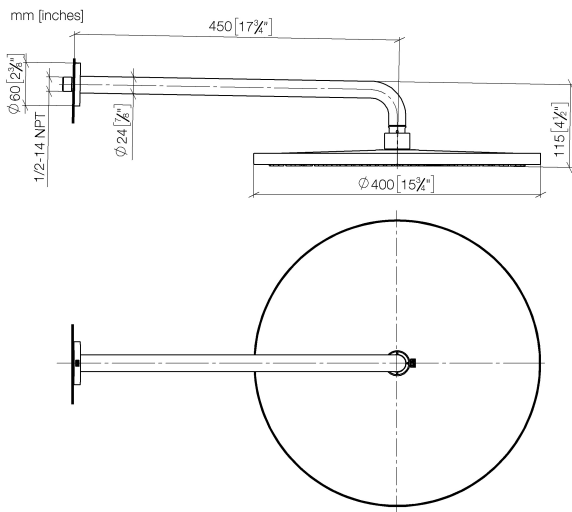

Rain shower with wall fixing 400 mm - Brushed Durabronze (23kt Gold)

TARA

28 659 970

- 450mm projection
- rain shower Ø 400 mm
- PURE RAIN, max. flow rate 20 l/min (at 3 bar)
- Function from: 12 l/min
- rosette Ø 60 mm
- 1/2" connection
- with anti-scale system
- WRAS 1707033

Product change as of 1st April 2024: max. flow 20l/min

Fits: TARA, LISSÉ, VAIA, META

	Brushed Durabronze (23kt Gold)	28 659 970-28
	Chrome	28 659 970-00
	Brushed Platinum	28 659 970-06
	Platinum	28 659 970-08
	Dark Chrome	28 659 970-19
	Light Gold	28 659 970-26
	Brushed Light Gold	28 659 970-27
	Matte Black	28 659 970-33
	Brushed Bronze	28 659 970-42
	Brushed Champagne (22kt Gold)	28 659 970-46
	Champagne (22kt Gold)	28 659 970-47
	Brushed Chrome	28 659 970-93
	Brushed Dark Platinum	28 659 970-99

Recommended miscellaneous

	Concealed wall elbow - •max. recess depth 163 mm •min. recess depth 90 mm	35 085 970 90
--	--	---------------

28 659 970

Flow rate chart

Certificates

LGA_29237.

LGA_29238.

WRAS_2212012.

DVGW_DW-6517DN0118.

28 659 970

Spare parts list

No.	Item Number	Name	Quantity used	Delivery time
1	04 30 31 032 00 90	fixing set	1	2
2	09 17 20 120 90	holder	1	2
3	09 14 10 150 90	seal	2	2
4	09 27 97 015-28	rosette	1	20
5	90 11 03 070 00-28	pipe	1	20
6	09 23 01 075 90	insert	1	2
7	04 12 05 090 00-28	shower	1	20
8	90 30 09 069 00 90	key	1	2