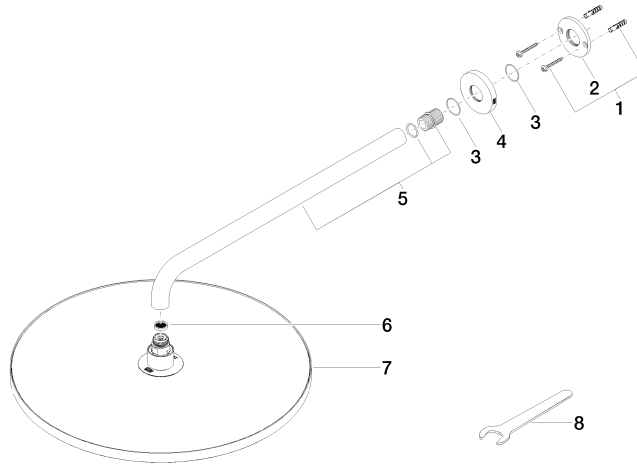

Rain shower with wall fixing 400 mm - Brushed Durabronze (23kt Gold)

TARA

28 659 970

- 450mm projection
- rain shower Ø 400 mm
- PURE RAIN, max. flow rate 20 l/min (at 3 bar)
- Function from: 12 l/min
- rosette Ø 60 mm
- 1/2" connection
- with anti-scale system
- WRAS 1707033

Product change as of 1st April 2024: max. flow 20l/min

Fits: TARA, LISSÉ, VAIA, META

	Brushed Durabronze (23kt Gold)	28 659 970-28
	Chrome	28 659 970-00
	Brushed Platinum	28 659 970-06
	Platinum	28 659 970-08
	Dark Chrome	28 659 970-19
	Light Gold	28 659 970-26
	Brushed Light Gold	28 659 970-27
	Matte Black	28 659 970-33
	Brushed Bronze	28 659 970-42
	Brushed Champagne (22kt Gold)	28 659 970-46
	Champagne (22kt Gold)	28 659 970-47
	Brushed Chrome	28 659 970-93
	Brushed Dark Platinum	28 659 970-99

Recommended miscellaneous

	Concealed wall elbow - •max. recess depth 163 mm •min. recess depth 90 mm	35 085 970 90
--	--	---------------

28 659 970

Flow rate chart

Certificates

LGA_29237.

LGA_29238.

WRAS_2212012.

DVGW_DW-6517DN0118.

28 659 970

Spare parts list

No.	Item Number	Name	Quantity used	Delivery time
1	04 30 31 032 00 90	fixing set	1	2
2	09 17 20 120 90	holder	1	2
3	09 14 10 150 90	seal	2	2
4	09 27 97 015-28	rosette	1	20
5	90 11 03 070 00-28	pipe	1	20
6	09 23 01 075 90	insert	1	2
7	04 12 05 090 00-28	shower	1	20
8	90 30 09 069 00 90	key	1	2